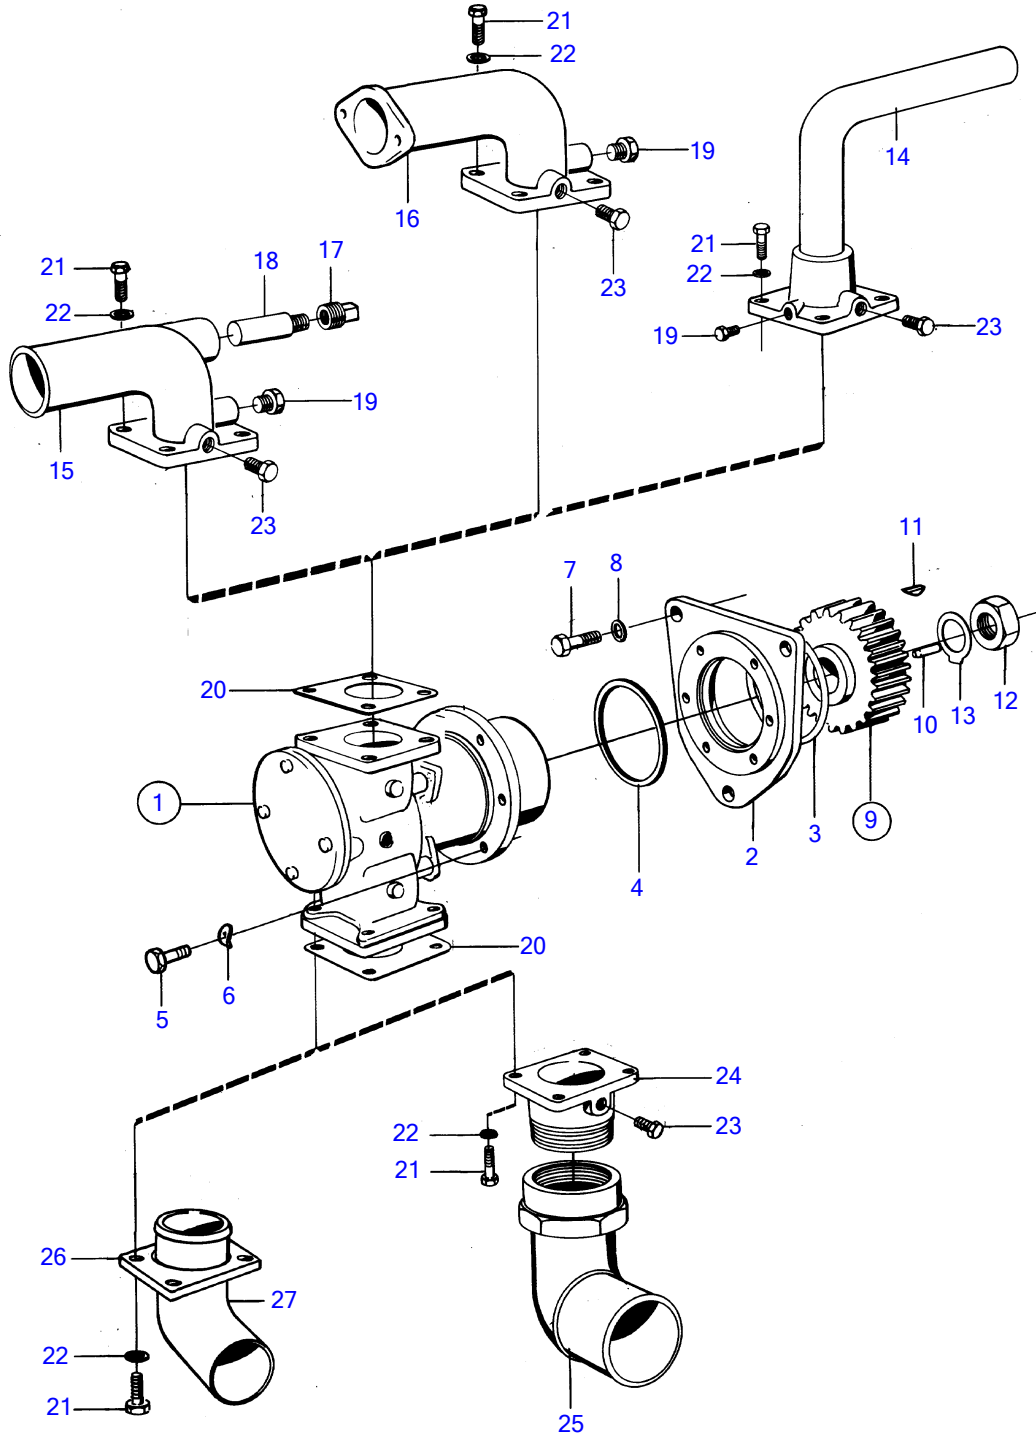

MD120A

5481

MD120A

REF	PART NO.	QTY	DESCRIPTION	SEE SEC.	NOTES
1	822787	1	Sea water pump		
			•	14511	
			•	14513	
2	820695	1	Spacer		
3	925095	1	O-ring		
4	413619	1	Gasket		
5	940114	3	Hexagon screw		
6	942336	3	Spring washer		
7	955576	3	Hexagon screw		
8	941911	3	Spring washer		
9	820957	1	Gear		Replaced by 1ea 843563,1ea 823499., See group 2A
10	950564	1	• Pin		See group 2A
11	942406	1	Woodruff key		
12	955860	1	Hexagon nut		
13	942735	1	Tab washer		
14	(822626)	1	Coolant pipe	14488	Obsolete part
19	180759	1	Plug		
20	820877	2	Gasket		
21	940114	8	Hexagon screw		
22	942336	8	Spring washer		
23	192134	1	Plug		
24		1	flange		Early type D70B spec. 867055.
25		1	hose union		Early type D70B spec. 867055.
26	842029	1	Flange		
27	842028	1	Hose attachment		