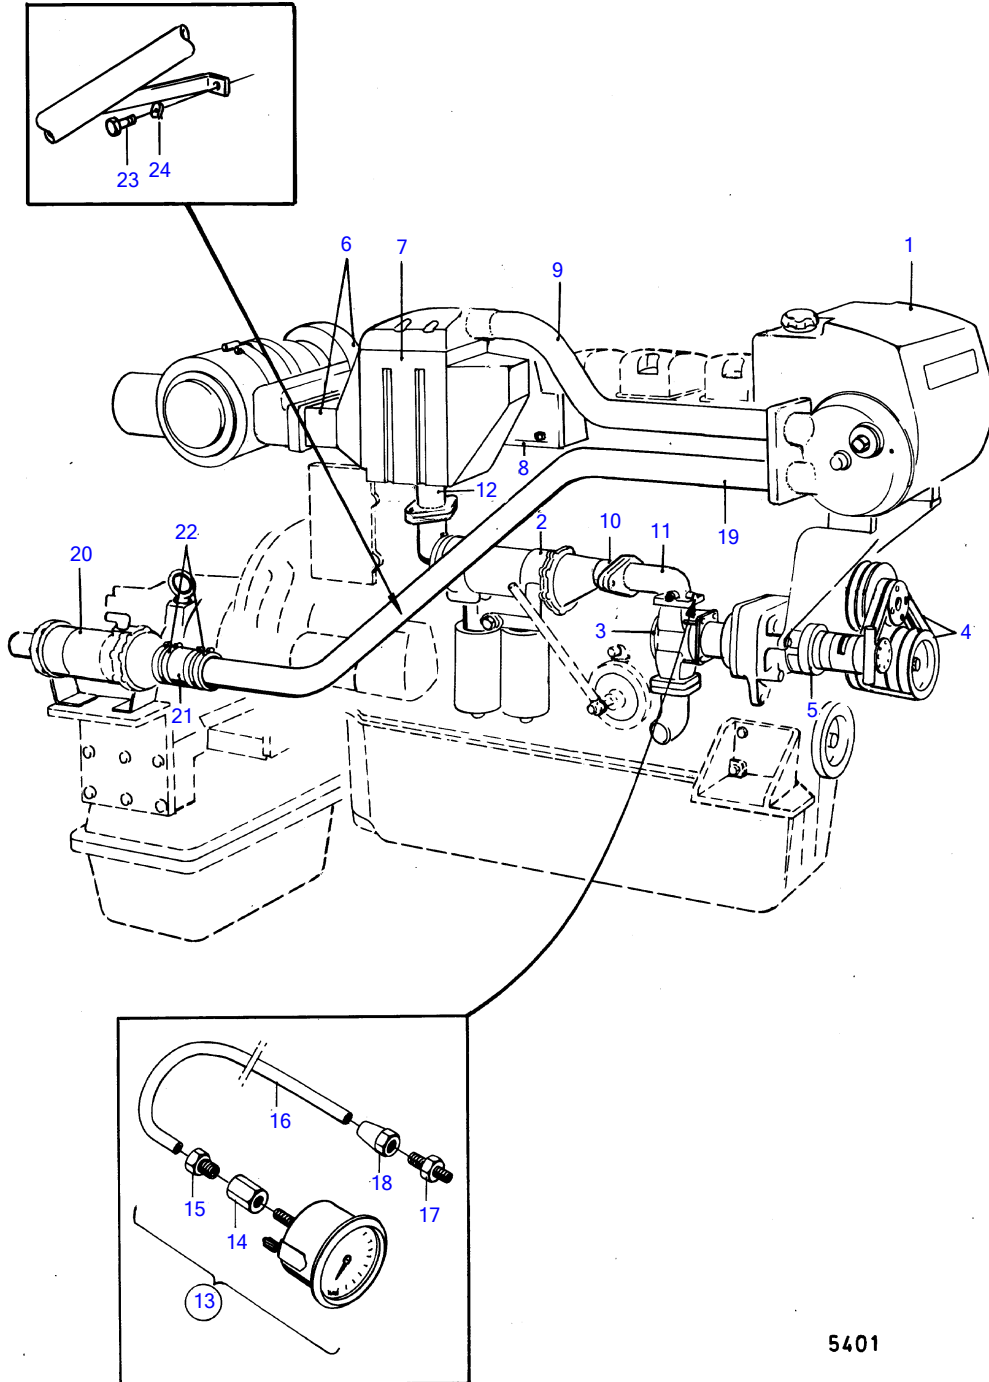

TAMD120B

5401

TAMD120B

REF	PART NO.	QTY	DESCRIPTION	SEE SEC.	NOTES
1			heat exchanger and thermostat with installation components	14503	
2			oil cooler with installation components	14507	
3			sea water pump with installation components	14509	
4			circulation pump and drive device with installation components	14514	
5			bilge pump with installation components		See group 9
6			induction and exhaust system	14490	
7			after cooler with installation components	14495	
8			starting heater		See group 3
9	843587	1	Coolant pipe		
10	843565	1	Pipe connection	14507	
11	842866	1	Riser	14509	
12	843565	1	Pipe connection, pipe connection	14495	
				14507	
13	(819815)	1	Pressure gauge kit		Obsolete part
14	(809410)	1	• Nut		Obsolete part
15	87698	1	• Fitting screw		
16	(954303)	X	• Tube		L=5000mm, Obsolete part
17	(954334)	1	Nipple		Obsolete part
18	954320	1	Fitting nut		
19	(844762)	1	Coolant pipe		See group 4A, Obsolete part
20	837099	1	Oil cooler		See group 4A
21	943372	X	Rubber hose		See group 4A L=190mm
22	943480	4	Hose clamp		See group 4A
23	955523	1	Hexagon screw		
24	941907	1	Spring washer