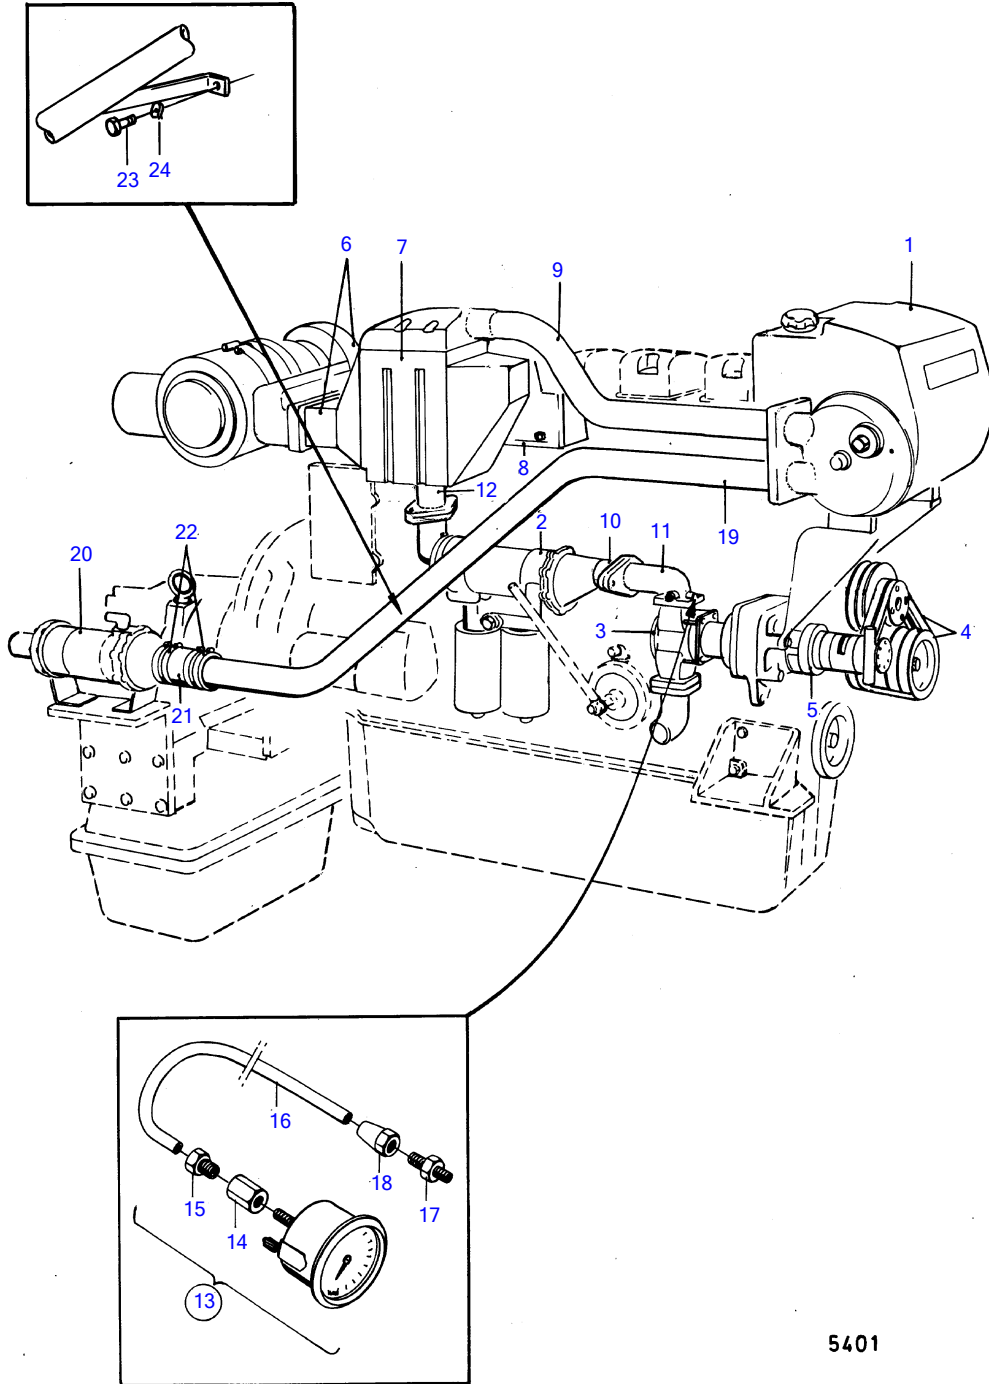

TAMD120B

5401

TAMD120B

REF	PART NO.	QTY	DESCRIPTION	SEE SEC.	NOTES
1			heat exchanger and thermostat with installation components	14503	
2			oil cooler with installation components	14507	
3			sea water pump with installation components	14509	
4			circulation pump and drive device with installation components	14514	
5			bilge pump with installation components		See group 9
6			induction and exhaust system	14490	
7			after cooler with installation components	14495	
8			starting heater		See group 3
9	843587	1	Coolant pipe		
10	843565	1	Pipe connection	14507	
11	842866	1	Riser	14509	
12	843565	1	Pipe connection, pipe connection	14495	
				14507	
13	(819815)	1	Pressure gauge kit		Obsolete part
14	(809410)	1	• Nut		Obsolete part
15	87698	1	• Fitting screw		
16	(954303)	X	• Tube		L=5000mm, Obsolete part
17	(954334)	1	Nipple		Obsolete part
18	954320	1	Fitting nut		
19	(844762)	1	Coolant pipe		See group 4A, Obsolete part
20	837099	1	Oil cooler		See group 4A
21	943372	X	Rubber hose		See group 4A L=190mm
22	943480	4	Hose clamp		See group 4A
23	955523	1	Hexagon screw		
24	941907	1	Spring washer