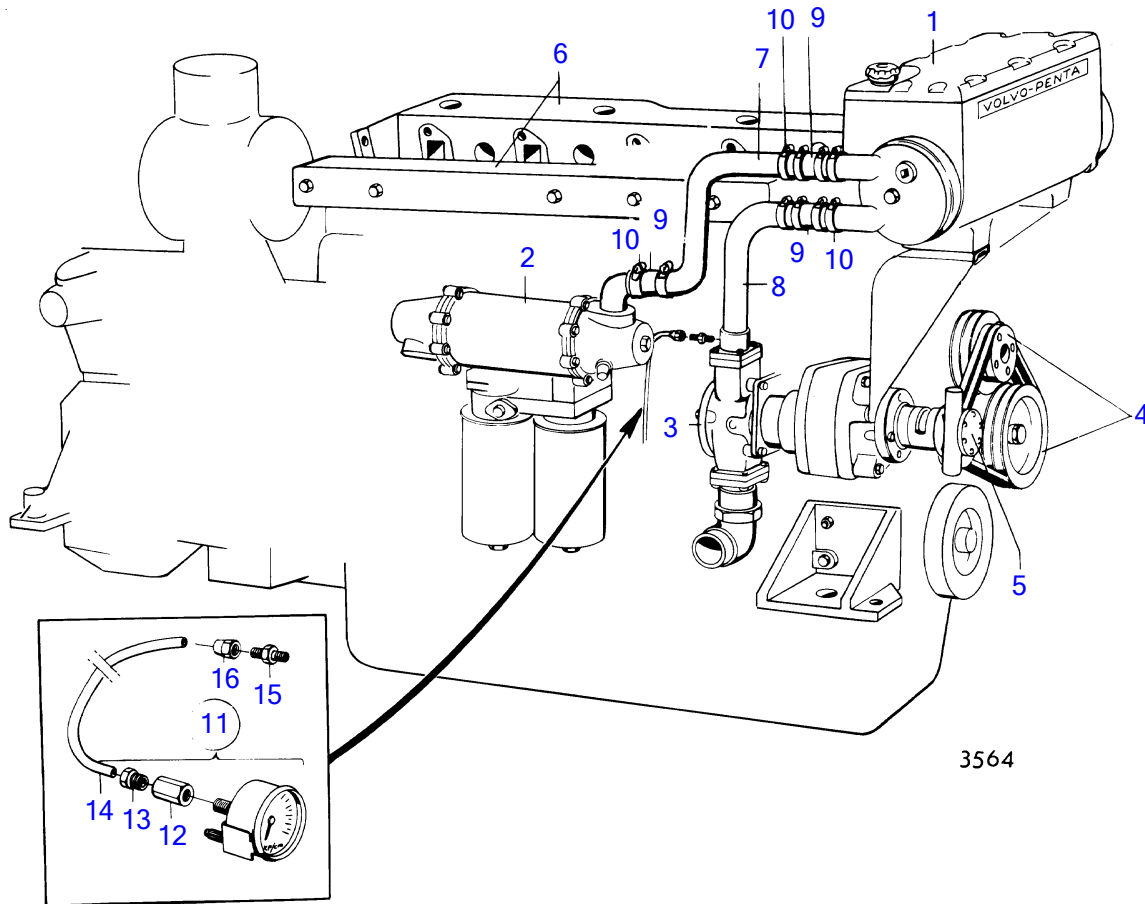

TMD120A

3564

TMD120A

REF	PART NO.	QTY	DESCRIPTION	SEE SEC.	NOTES
6		1	induction and exhaust system	14517	
7		1	cooling water pipe		Alternator, mounted high., MO-XXXX/3456
	(837000)	1	Tube		MOXXXX/3457-, Obsolete part
8	(822626)	1	Coolant pipe	14509	Obsolete part
9	949478	X	Rubber hose		L=110mm
10	943477	12	Hose clamp		(951793)
11	(819815)	1	Pressure gauge kit		Obsolete part
12	(809410)	1	• Nut		Obsolete part
13	87698	1	• Fitting screw		
14	(954303)	X	• Tube		L=5000mm, Obsolete part
15	(954334)	1	Nipple		Obsolete part
16	954320	1	Fitting nut		