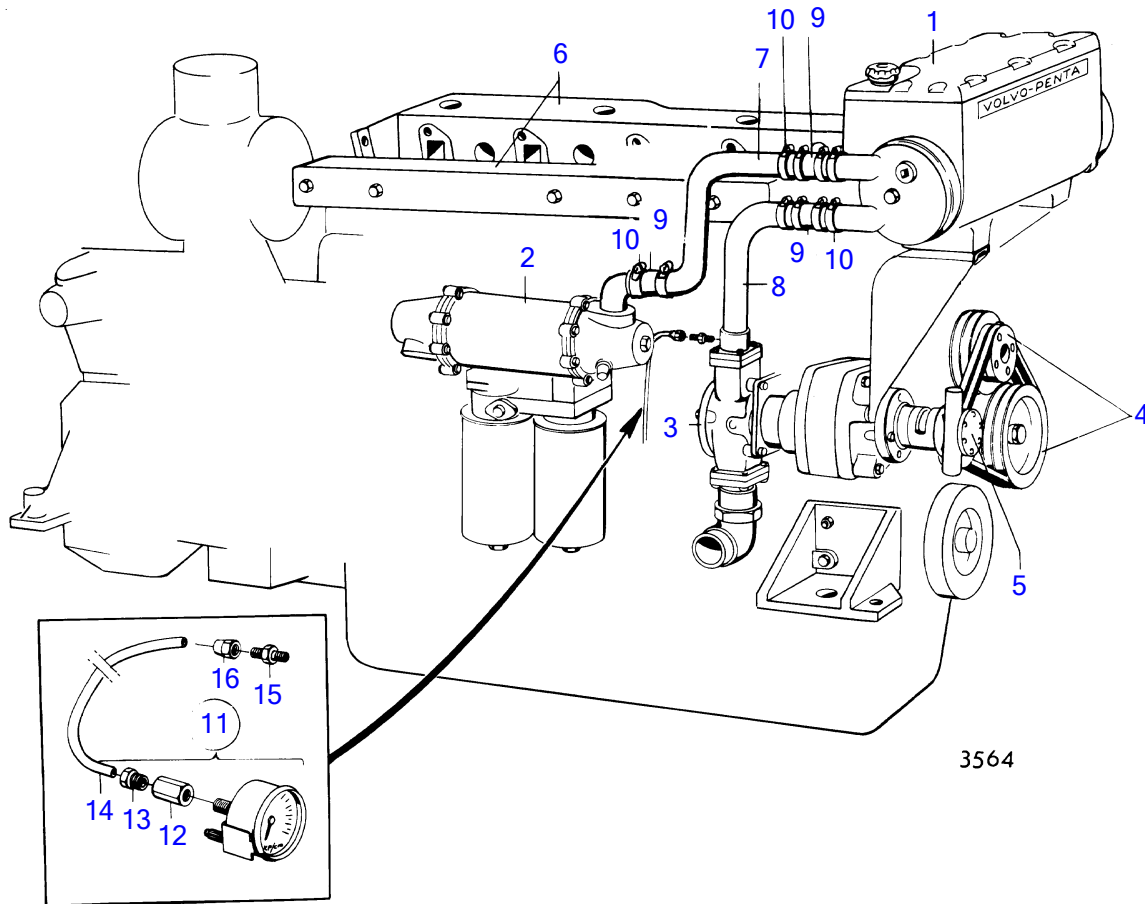

MD120A

3564

## MD120A

REF	PART NO.	QTY	DESCRIPTION	SEE SEC.	NOTES
1			heat exchanger and thermostat with installation components	14502	
2			oil cooler with installation components	14505	
3			sea water pump with installation components	14509	
4			circulation pump and drive device with installation components	14514	
5			bilge pump with installation components		See group 9
6		1	induction and exhaust system	14516	
7		1	cooling water pipe		Alternator, mounted high., MO-XXXX/3456
	(837000)	1	Tube		MOXXXX/3457-, Obsolete part
8	(822626)	1	Coolant pipe	14509	Obsolete part
9	949478	X	Rubber hose		L=110mm
10	943477	12	Hose clamp		(951793)
11	(819815)	1	Pressure gauge kit		Obsolete part
12	(809410)	1	• Nut		Obsolete part
13	87698	1	• Fitting screw		
14	(954303)	X	• Tube		L=5000mm, Obsolete part
15	(954334)	1	Nipple		Obsolete part
16	954320	1	Fitting nut		
			keel cooling system		See group 9