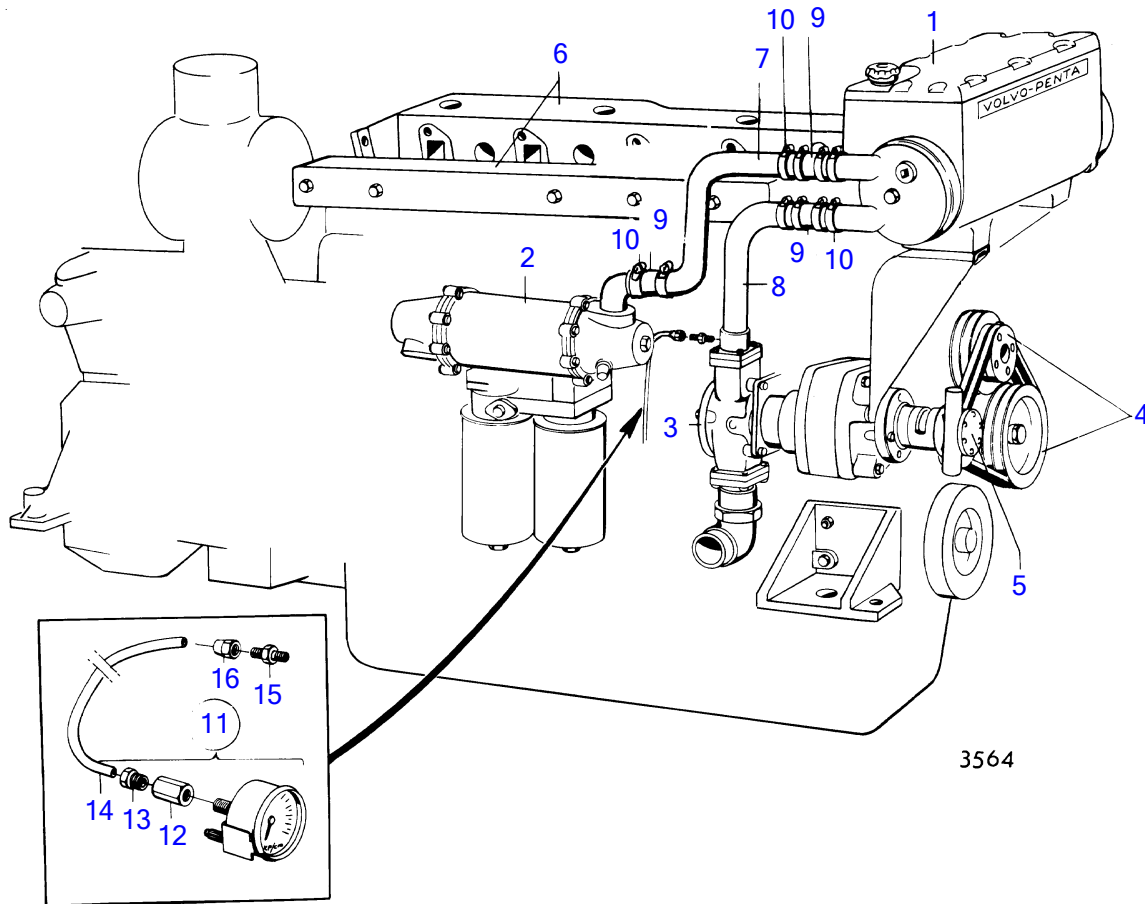

MD120A

3564

MD120A

REF	PART NO.	QTY	DESCRIPTION	SEE SEC.	NOTES
1			heat exchanger and thermostat with installation components	14502	
2			oil cooler with installation components	14505	
3			sea water pump with installation components	14509	
4			circulation pump and drive device with installation components	14514	
5			bilge pump with installation components		See group 9
6		1	induction and exhaust system	14516	
7		1	cooling water pipe		Alternator, mounted high., MO-XXXX/3456
	(837000)	1	Tube		MOXXXX/3457-, Obsolete part
8	(822626)	1	Coolant pipe	14509	Obsolete part
9	949478	X	Rubber hose		L=110mm
10	943477	12	Hose clamp		(951793)
11	(819815)	1	Pressure gauge kit		Obsolete part
12	(809410)	1	• Nut		Obsolete part
13	87698	1	• Fitting screw		
14	(954303)	X	• Tube		L=5000mm, Obsolete part
15	(954334)	1	Nipple		Obsolete part
16	954320	1	Fitting nut		
			keel cooling system		See group 9