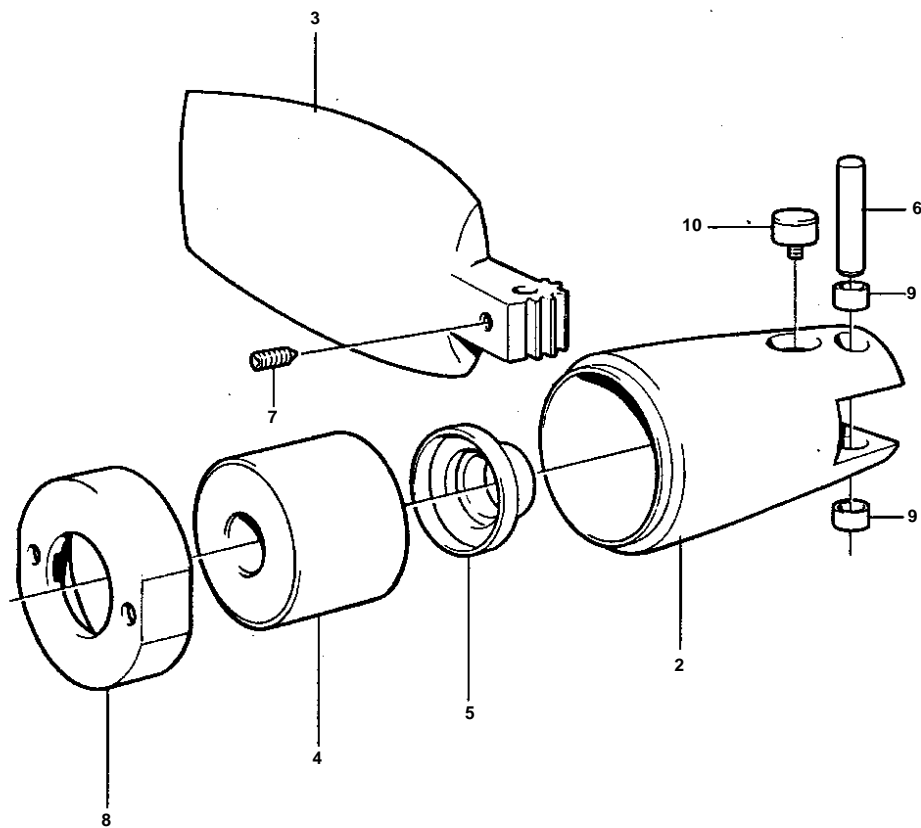

①

5920

REF	PART NO.	QTY	DESCRIPTION	NOTES
1	851563	1	Propeller	14X6
2		1	• PROPELLER HUB	
3	850348	1	• Propeller blade	
4		1	• BUSHING	
5		1	• ATTACHMENT	
6	839511	2	• Shaft	
7	947904	2	• Set screw	
8	839513	1	• Zink ring	
9	850856	4	• Bushing	WITHOUT FLANGE.
	852153	4	• Bushing	WITH FLANGE.
10	852019	2	• Zinc anode kit	(851466)