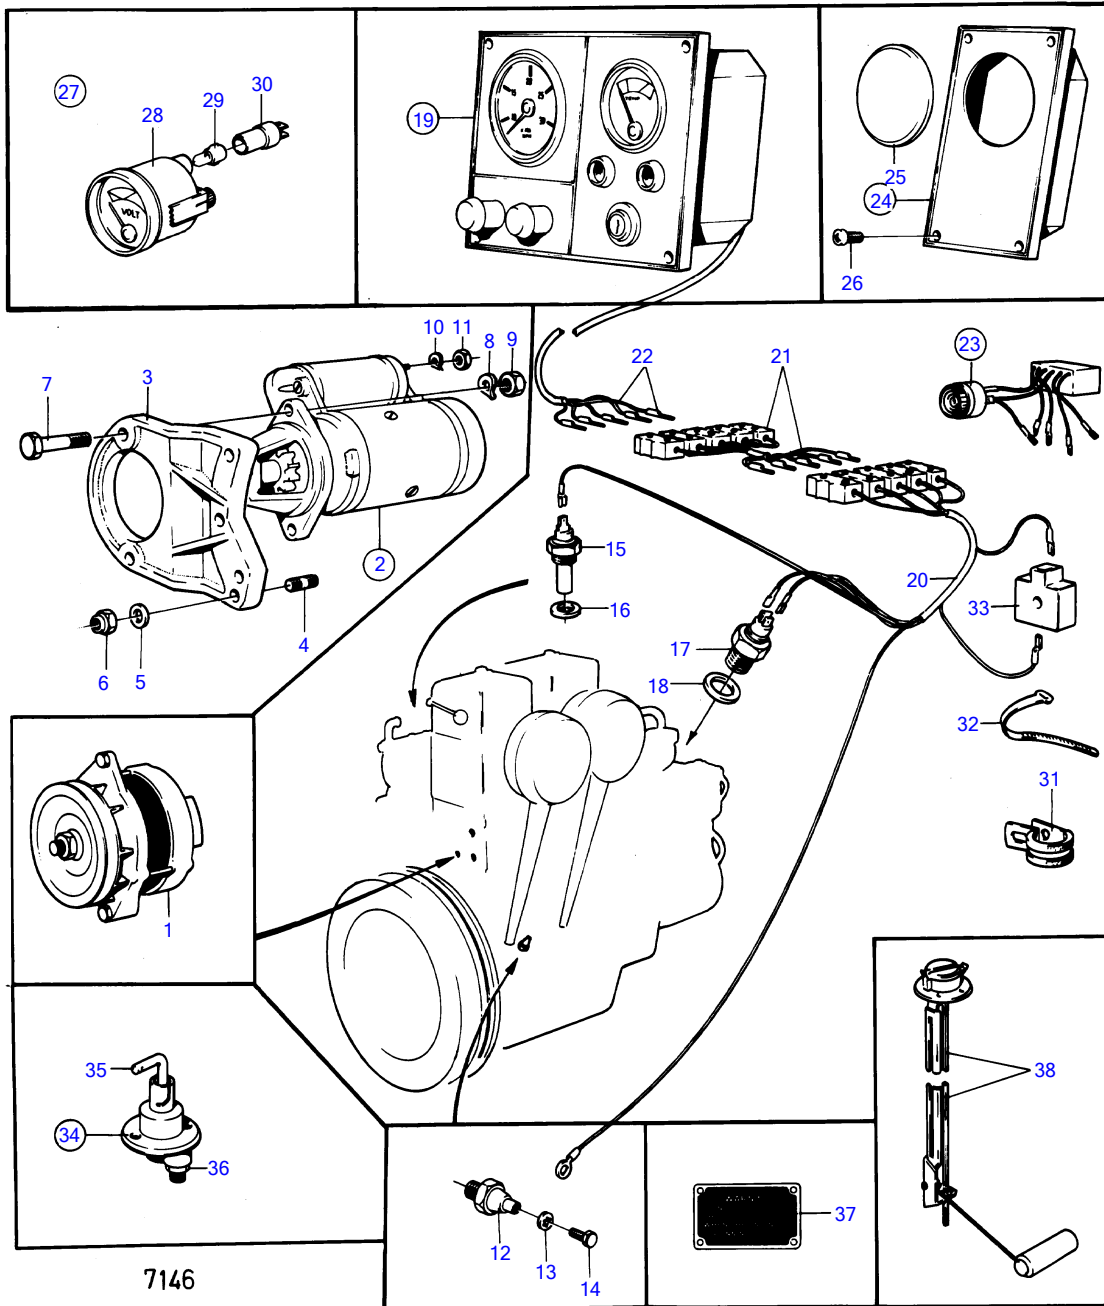

MD11D

MD11D

REF	PART NO.	QTY	DESCRIPTION	SEE SEC.	NOTES
1		1	ALTERNATOR AND INSTALLATION COMPONENTS		
2	833669	1	Starter motor		MD11D/HD-HEAT EX.
	3803073	1	Starter motor, exch, exch		MD11D/HD-HEAT EX.
	838060	1	Starter motor		MO 41791-
	3803077	1	Starter motor, exch, exch		MO 41791-
3	833335	1	Bracket		OBSOLETE PART
4	946928	1	Stud		SEE GROUP 2A, OBSOLETE PART
5	946075	1	Washer		
6	963107	1	Lock nut		
7	955344	2	Hexagon screw		
8	940280	2	Spring washer		
9	955784	2	Hexagon nut		
10	941907	1	Spring washer		
11	955782	1	Hexagon nut		
12	829587	1	Switch		
13	955945	1	Toothed washer		
14	190663	1	Screw		
15	840074	1	Temperature sensor		
	827151	1	Temperature sensor		MD11C/HD-HE SPEC 867577. MD11D/HD-HE SPEC 867677, -678.
16	18840	1	Gasket		
17	1502028	1	Tachometer sensor		
18	957181	1	Gasket		
19	840529	1	Instrument panel		MO 55700-, OBSOLETE PART
20	829926	1	Cable trunk		FOR ENGINE WITH ALTERNATOR AND STARTER MOTOR, SPEC 867421, -498, -499, -540., MO 52481-, OBSOLETE PART
21	833618	X	Extension cable'verl		L = 2000 MM, OBSOLETE PART
	833619	X	Extension cable'verl		L = 5000 MM, OBSOLETE PART
22		X	CABLES AND TERMINALS	15139	
23	827940	1	Alarm kit		SEE GROUP 9
24	840013	1	Instrument panel		OBSOLETE PART
25	839128	1	• Plastic plug		
26	944540	4	• Screw		
27	834397	1	Voltmeter		OBSOLETE PART
28	834374	1	• Voltmeter		OBSOLETE PART
29	19923	1	• Bulb		
30	808175	1	• Lamp socket		
31	941950	1	Clamp		
32	948210	X	Cable tie		(827353)
33	824823	1	Fuse box		
34	870980	1	Main switch		
35	243700	1	• Handle		
36	955783	2	• Hexagon nut		
37	821042	1	Sign		OBSOLETE PART
38	834400	1	Tank gauge		OBSOLETE PART