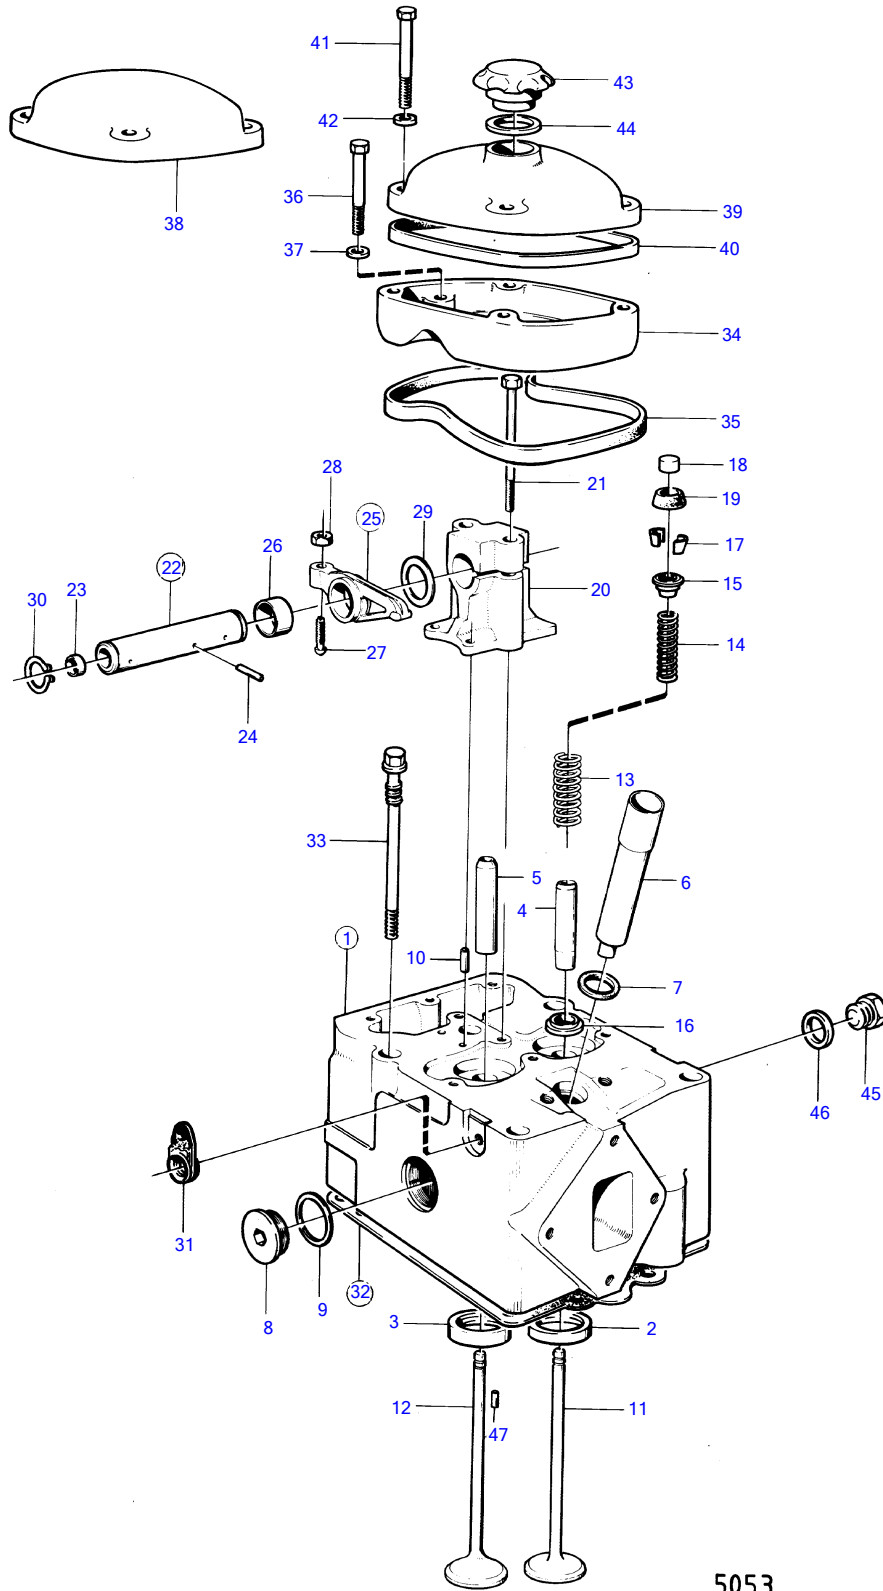

MD100A

MD100A

| REF | PART NO. | QTY | DESCRIPTION | NOTES |
|-----|----------|-----|------------------------|--|
| 1 | | 6 | Cylinder head | MO-19031/XXXX, Replaced by 467712 and 275551. |
| | | 6 | Cylinder head | MO-93405/XXXX, MO120796/XXXX-123640/XXXX., Replaced by 467712. |
| | 3803037 | 6 | Cylinder head, exch | MO93406/XXXX- excl MO120796/XXXX-123640/XXXX, (467712) |
| 2 | 422011 | 6 | • Valve seat, intake | Std D, MO-93405/XXXX, MO120796/XXXX-123640/XXXX. |
| | 467474 | 6 | • Valve seat, intake | Std D, MO93406/XXXX- excl MO120796/XXXX-123640/XXXX |
| | (422299) | 6 | • Valve seat, intake | Obsolete part, 0,20mm over size, MO-93405/XXXX, MO120796/XXXX-123640/XXXX. |
| | 467590 | 6 | • Valve seat, intake | 0,20mm over size, MO93406/XXXX- excl MO120796/XXXX-123640/XXXX |
| 3 | 422012 | 6 | • Valve seat, exhaust | Std D, MO-93405/XXXX, MO120796/XXXX-123640/XXXX. |
| | 467475 | 6 | • Valve seat, exhaust | Std D, MO93406/XXXX- excl MO120796/XXXX-123640/XXXX |
| | (422296) | 6 | • Valve seat, exhaust | Obsolete part, 0,20mm over size, MO-93405/XXXX, MO120796/XXXX-123640/XXXX. |
| | (467591) | 6 | • Valve seat, exhaust | Obsolete part, 0,20mm over size, MO93406/XXXX- excl MO120796/XXXX-123640/XXXX |
| 4 | 422320 | 6 | • Valve guide, intake | |
| 5 | 1545135 | 6 | • Valve guide, exhaust | (421297) |
| 6 | 467417 | 6 | • Copper sleeve kit | |
| 7 | 469205 | 6 | • Sealing ring | |
| 8 | 467365 | 12 | • Plug | MO-93405/XXXX, MO120796/XXXX-123640/XXXX. |
| | 467365 | 12 | • Plug | MO93406/XXXX- excl MO120796/XXXX-123640/XXXX, (467714) |
| 9 | 468461 | 12 | • Gasket | |
| 10 | 950543 | 12 | • Pin | |
| 11 | 422016 | 6 | • Inlet valve | MO-124039/XXXX, Replaced by 467502 valve, 468305 valve lock and 467506 washer. |
| | 1545290 | 6 | • Inlet valve | (467502) MO124040/XXXX |
| 12 | | 6 | • Exhaust valve | MO-124039/XXXX, Replaced by 467682 valve, 468305 valve lock and 467506 washer. |
| | 467682 | 6 | • Exhaust valve | MO124040/XXXX- |
| 13 | 467334 | 12 | Valve spring | 1pce 467334, 1pce 467335, 1pce 467336 and 1pce 467337 replaces earlier production consisting of 1pce 422038 (valve spring) and 1pce 423211 (washer). |
| 14 | 467335 | 12 | Valve spring | 1pce 467334, 1pce 467335, 1pce 467336 and 1pce 467337 replaces earlier production consisting of 1pce 422038 (valve spring) and 1pce 423211 (washer). |
| 15 | (467336) | 12 | Washer, upper | Obsolete part, MO-124039/XXXX-, 1pce 467334, 1pce 467335, 1pce 467336 and 1pce 467337 replaces earlier production consisting of 1pce 422038 (valve spring) and 1pce 423211 (washer). |
| | 467506 | 12 | Washer, upper | MO124040/XXXX- |
| 16 | 467337 | 12 | Washer, lower | MO-123640/XXXX, 1pce 467334, 1pce 467335, 1pce 467336 and 1pce 467337 replaces earlier production consisting of 1pce 422038 (valve spring) and 1pce 423211 (washer). |
| 17 | 402418 | 24 | Valve cotter | MO-124039/XXXX |
| | 468305 | 24 | Valve cotter | MO124040/XXXX- |
| 18 | 469365 | 12 | Valve cap | (417133) |
| 19 | 469456 | 12 | Protecting ring | MO-93405/XXXX, MO120796/XXXX-123640/XXXX., (466932) |
| 20 | 422018 | 6 | Bearing bracket | |
| 21 | 422428 | 12 | Flange screw | |
| 22 | 422019 | 6 | Rocker arm shaft | |
| 23 | 946778 | 12 | • Cap plug | |
| 24 | 950499 | 6 | • Pin | |
| 25 | 422063 | 12 | Rocker arm | |
| 26 | 422066 | 12 | • Bushing | |
| 27 | 423058 | 12 | • Ball stud | |
| 28 | 940175 | 12 | • Hexagon nut | |
| 29 | 941488 | 12 | Washer | |
| 30 | 914459 | 12 | Snap ring | |
| 31 | 423139 | 6 | Sealing ring | |
| 32 | 275490 | 6 | Gasket kit | For cylinder head 422275. |
| | 275551 | 6 | Cylinder head gasket | |
| | 422415 | 12 | • Sealing ring | D=18mm |
| | 422414 | 12 | • Sealing ring | D=32mm |
| | 422413 | 6 | • Sealing ring | D=11mm |
| 33 | 467918 | 24 | Flange screw | (422086) |
| 34 | 423142 | 6 | Cover, lower | |
| 35 | 423145 | 6 | Gasket | |
| 36 | 940159 | 12 | Hexagon screw | |