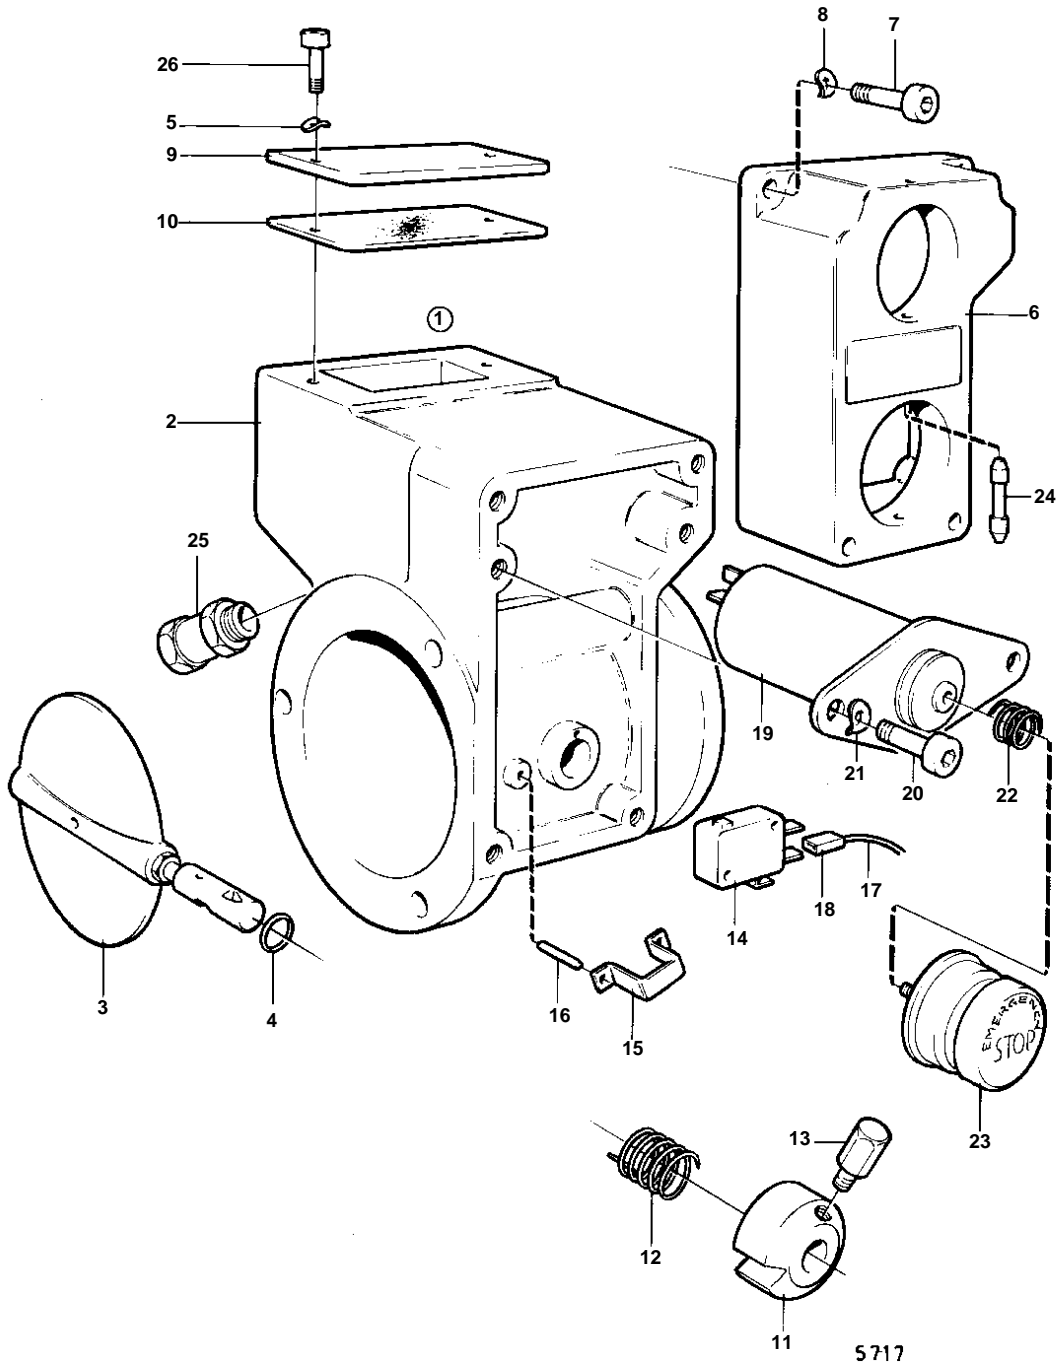

TMD100A,MD100B,TAMD120A,TAMD120B

TMD100A,MD100B,TAMD120A,TAMD120B

REF	PART NO.	QTY	DESCRIPTION	SEE SEC.	NOTES
1	845590	1	Shutter housing		
2		1	· HOUSING		
3		1	· SHUTTER		
4	925053	1	· O-ring		
5	941905	2	Spring washer		
6	842893	1	Cover		
7	959190	4	Screw		
8	941905	4	Spring washer		
9	843696	1	Cover		
10	843697	1	Gasket		
11	842899	1	Sleeve		
12	842898	1	Spring		
13	842903	1	Knob		
14	850200	1	Switch		
15	844574	1	Spring		
16	951938	2	Spring pin		
17			CABLES		CAN'T BE USED ON ALTERNATOR 841765.
18			CABLE TERMINALS	030-1950	
19	842894	1	Magnet		
20	942001	2	Screw		
21	941906	2	Spring washer		
22	842900	1	Spring		
23	842897	1	Stop device		
24	842902	1	Piston		
25	844576	1	Cable union		
26	941460	2	Screw		