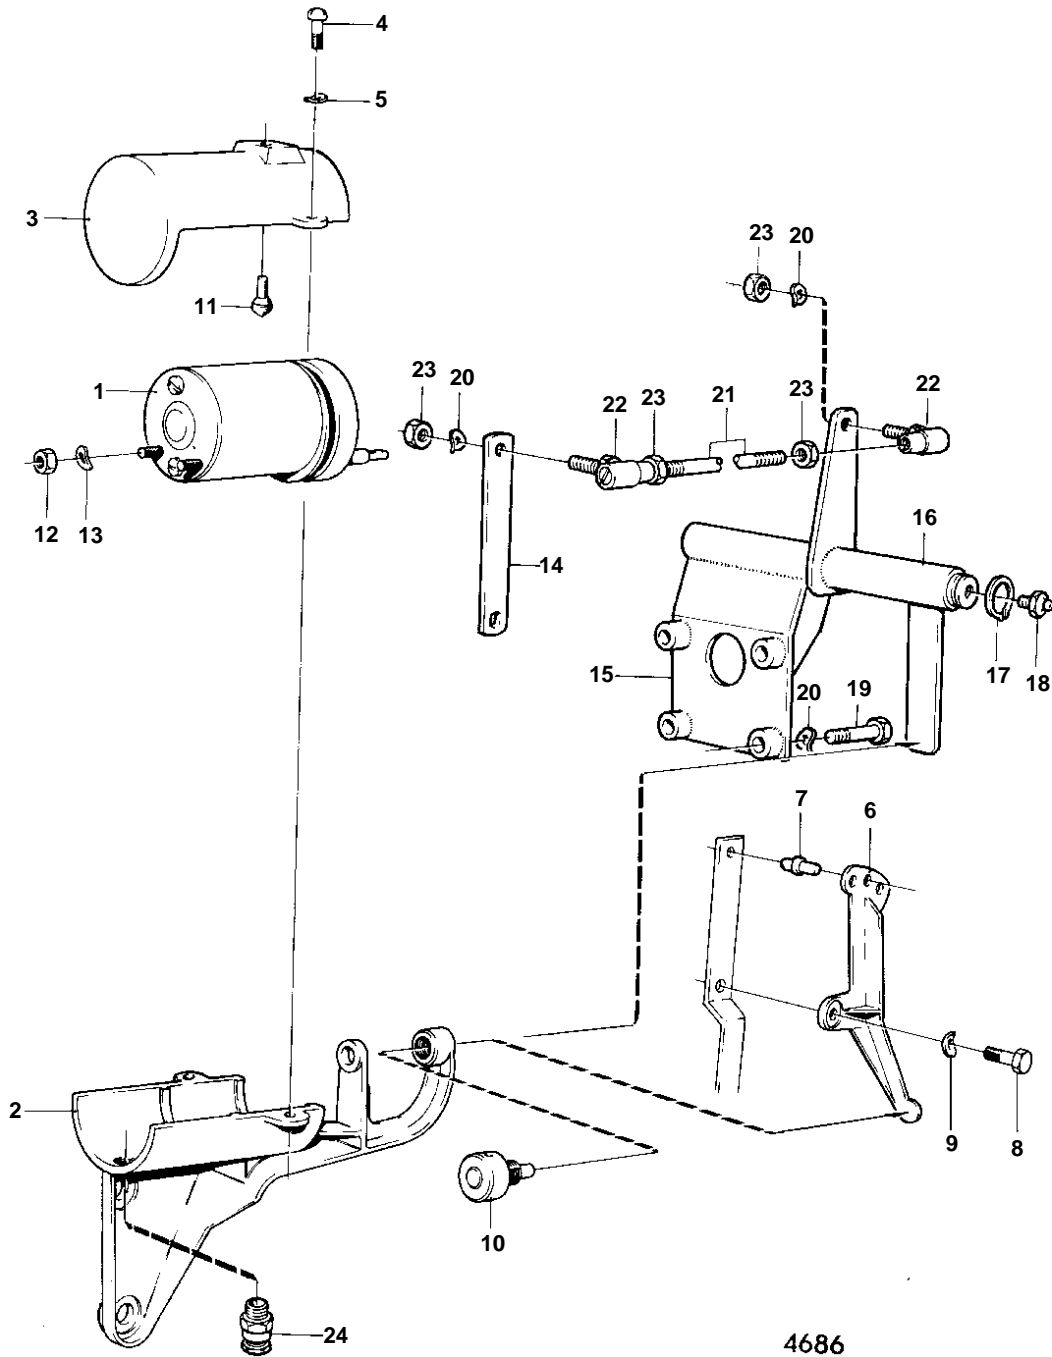

TMD100A,MD100B

4686

**TMD100A,MD100B**

REF	PART NO.	QTY	DESCRIPTION	NOTES
1	837941	1	Engine	SPEC. 867055, 867132.
			COMPONENTS	SPEC. 867055, 867132.
2	842078	1	Bracket	SPEC. 867055, 867132.
3	842079	1	Cover	SPEC. 867055, 867132.
4	956094	2	Screw	SPEC. 867055, 867132.
5	941906	2	Spring washer	SPEC. 867055, 867132.
6		1	CONTROL ARM	MO-XXXX/23958. SPEC. 867055, 867132.. D70B SPEC. 867060, TD70B SPEC. 867066.
7		1	PIN	MO-XXXX/23958. SPEC. 867055, 867132.. D70B SPEC. 867060, TD70B SPEC. 867066.
8	955272	1	Screw	MO-XXXX/23958. SPEC. 867055, 867132.
9	941906	1	Spring washer	MO-XXXX/23958. SPEC. 867055, 867132.
10	837427	1	Slip clutch	SPEC. 867055, 867132.
11	655545	1	Rubber button	SPEC. 867055, 867132.
12	955779	2	Nut	SPEC. 867055, 867132.
13	941904	2	Spring washer	SPEC. 867055, 867132.
14	822733	1	Lever	MOXXXX/23959-. SPEC. 867055, 867132.
15	843382	1	Bracket	MOXXXX/23959-. SPEC. 867055, 867132.
16	843381	1	Lever	MOXXXX/23959-. SPEC. 867055, 867132.
17	914446	1	Lock ring	MOXXXX/23959-. SPEC. 867055, 867132.
18	951739	1	Lubricating nipple	MOXXXX/23959-. SPEC. 867055, 867132.
19	949096	4	Screw	MOXXXX/23959-. SPEC. 867055, 867132.
20	941906	6	Spring washer	MOXXXX/23959-. SPEC. 867055, 867132.
21	953932	1	Control rod	MOXXXX/23959-. SPEC. 867055, 867132.
22	10844	2	Ball joint	MOXXXX/23959-. SPEC. 867055, 867132.
23	955856	4	Nut	MOXXXX/23959-. SPEC. 867055, 867132.
24	822327	1	Cable union	SPEC. 867055, 867132.