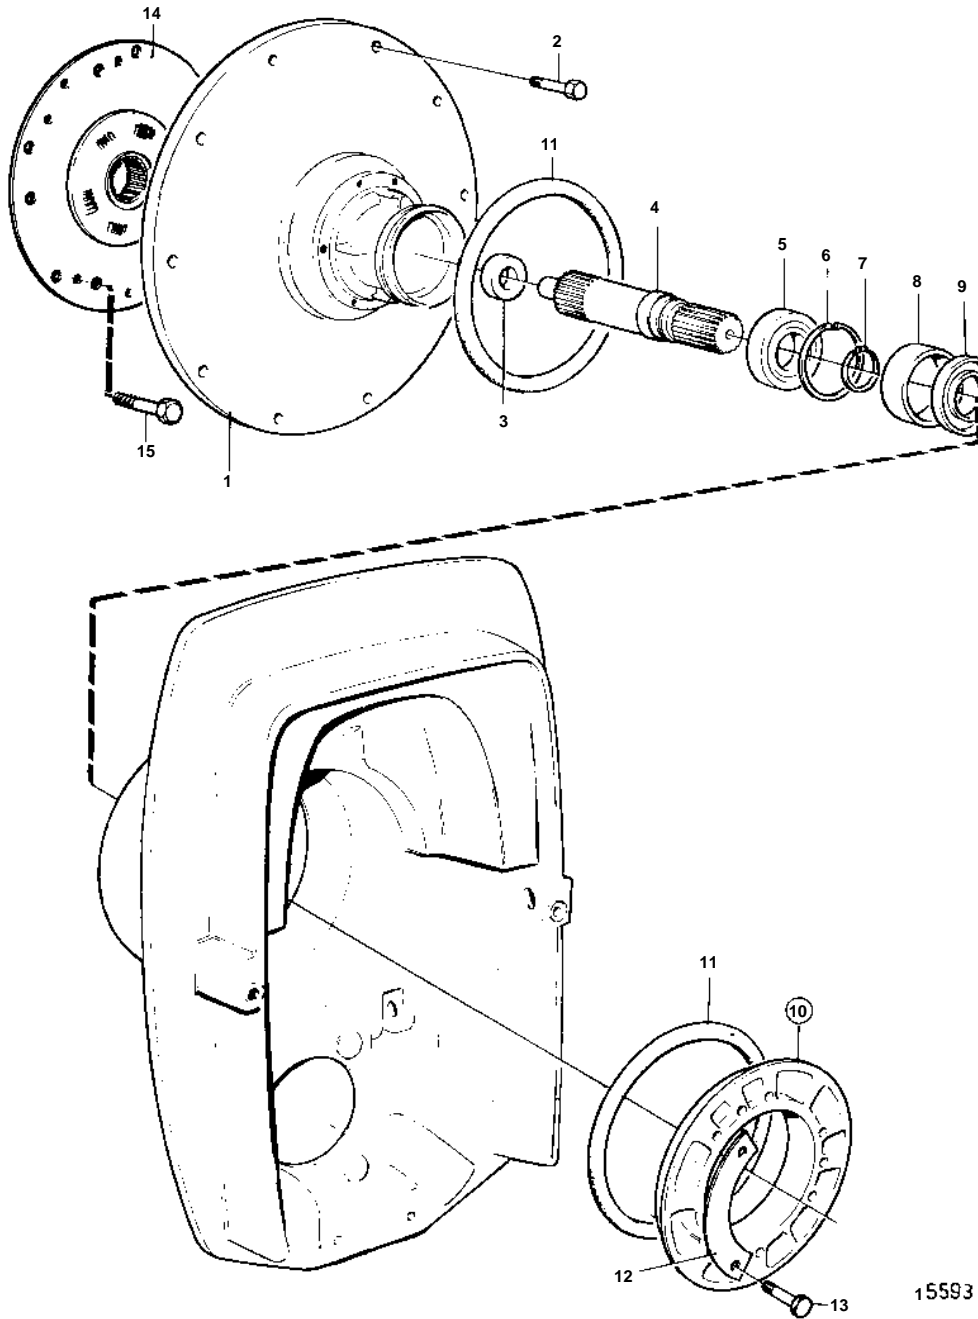

DP-D1, DPX

DP-D1, DPX

REF	PART NO.	QTY	DESCRIPTION	NOTES
1	872836	1	Flywheel housing	
2	946752	10	Flange screw	L=35mm
	946752	9	Flange screw	L=35mm, ALT AD31
	965185	1	Flange screw	L=40mm, ALT AD31
3	872761	1	Bushing	
4	873013	1	Primary shaft	
5	1544092	1	Ball bearing	
6	914533	1	Snap ring	
7	914462	1	Lock ring	
8	872991	1	Bushing	
9	958860	1	Sealing ring	
10	854317	1	Clamping ring kit	
11	813967	2	· Rubber ring	
12	806624	3	· Striker plate	
13	191844	6	· Screw	
14	855389	1	Absorber	D31-32
	855617	1	Vibration damper	D41-44
15	946173	6	Flange screw	