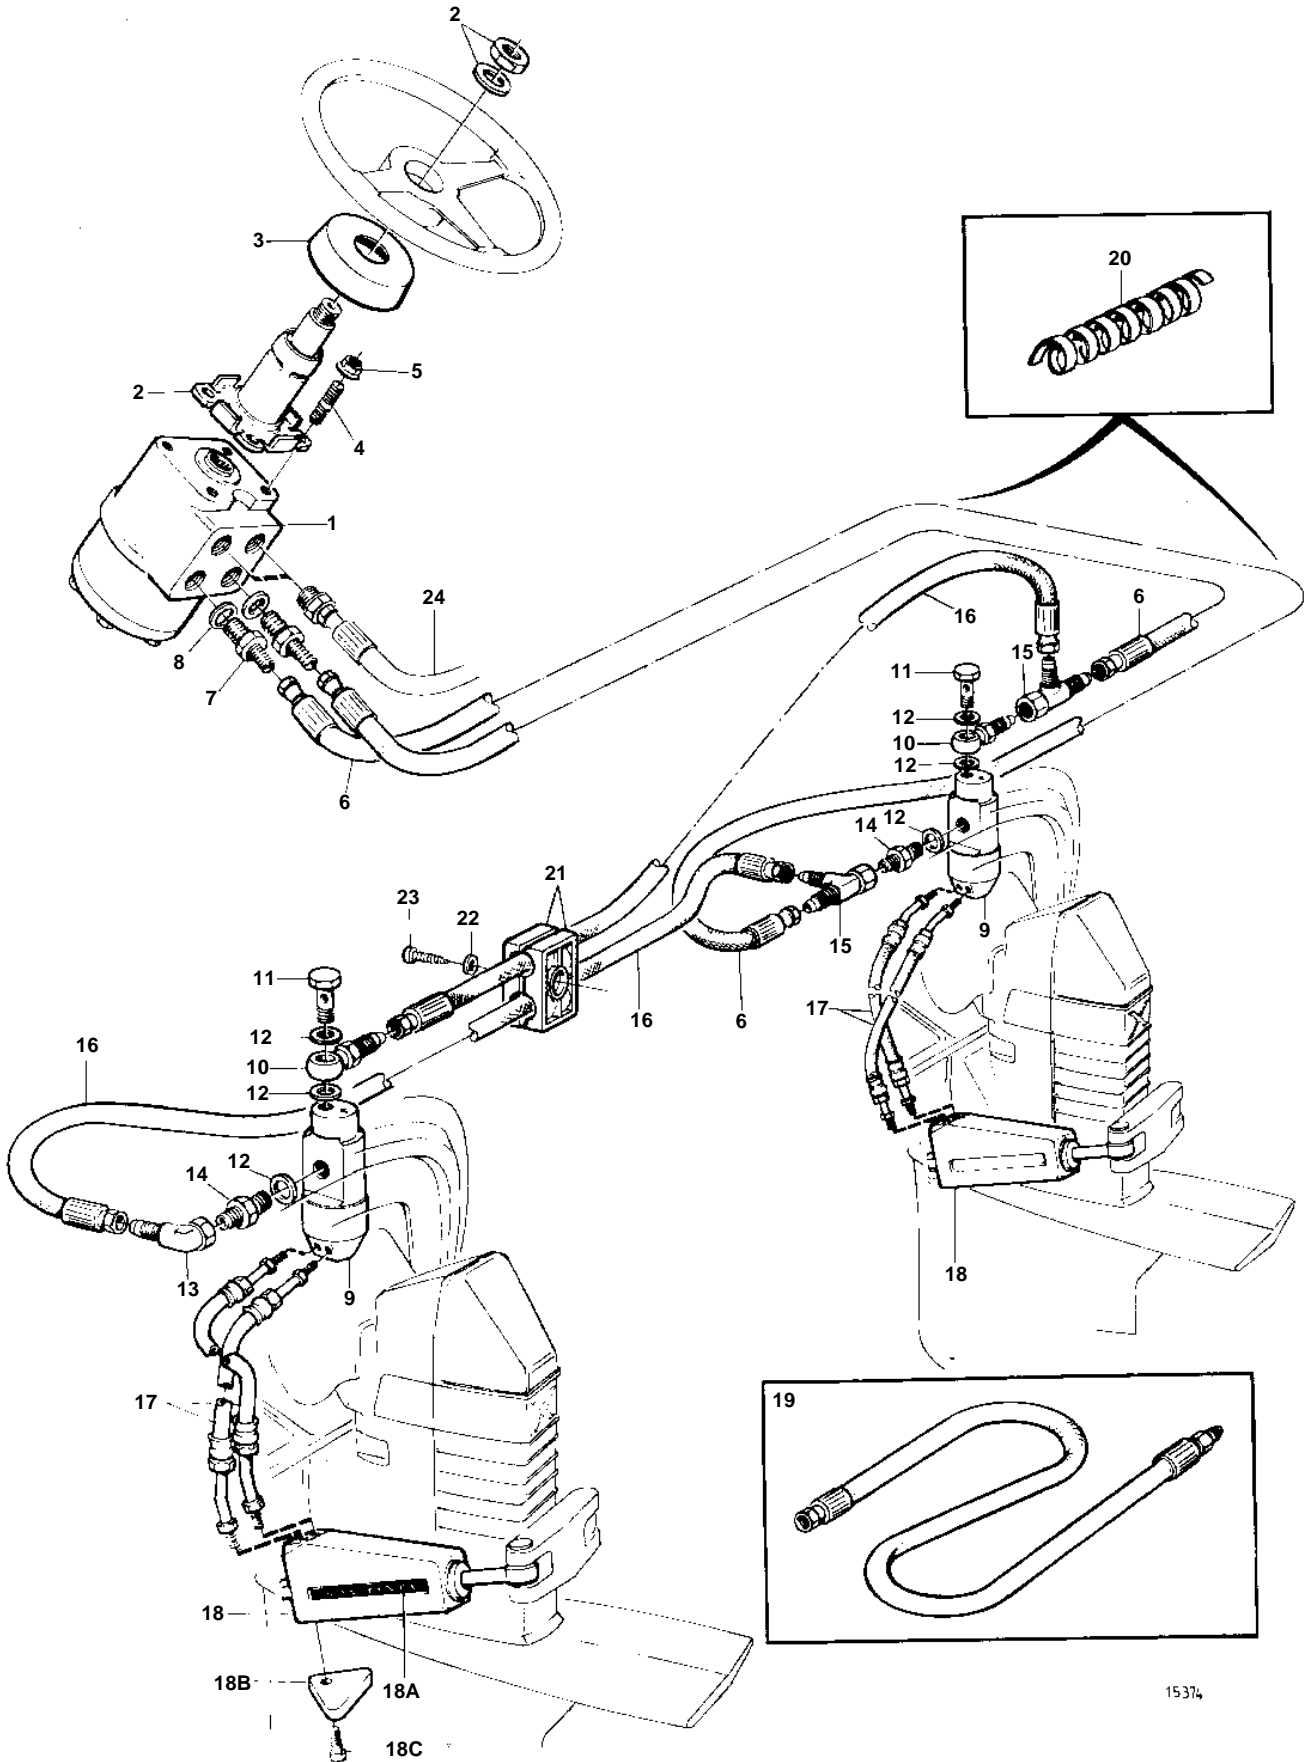

DPX

DPX

REF	PART NO.	QTY	DESCRIPTION	SEE SEC.	NOTES
1	872156	1	Control unit		
2	872157	1	Retainer		
3	873357	1	Cover		
4	924085	4	Stud		
5	971095	4	Nut		
6	872158	2	Hose		L=6,0m
7	873340	2	Nipple		
8	873341	2	Washer		
9	872956	2	Grommet		
10	873325	2	Banjo nipple		
11	873326	2	Hollow screw		
12	873327	6	Washer		
13	873328	2	Elbow nipple		
14	873329	2	Nipple		
15	873330	2	T-nipple		
16	872166	2	Hose		L=1,2m
17	872593	8	Hose		
18	873231	4	Steering cylinder		Mounted on interm. housing of the drive unit and connected to the hook up fork.
18A	872965	4	Decal		
18B	872793	4	Zinc anode kit		
18C	963683	4	Screw		
19	872169	1	Hydraulic hose		L=1,0m
20	873331	1	Coil		L=0,5m
21	873335	3	Clamp		
22	873337	3	Washer		
23	873339	3	Screw		
24	872158	2	Hose	643	