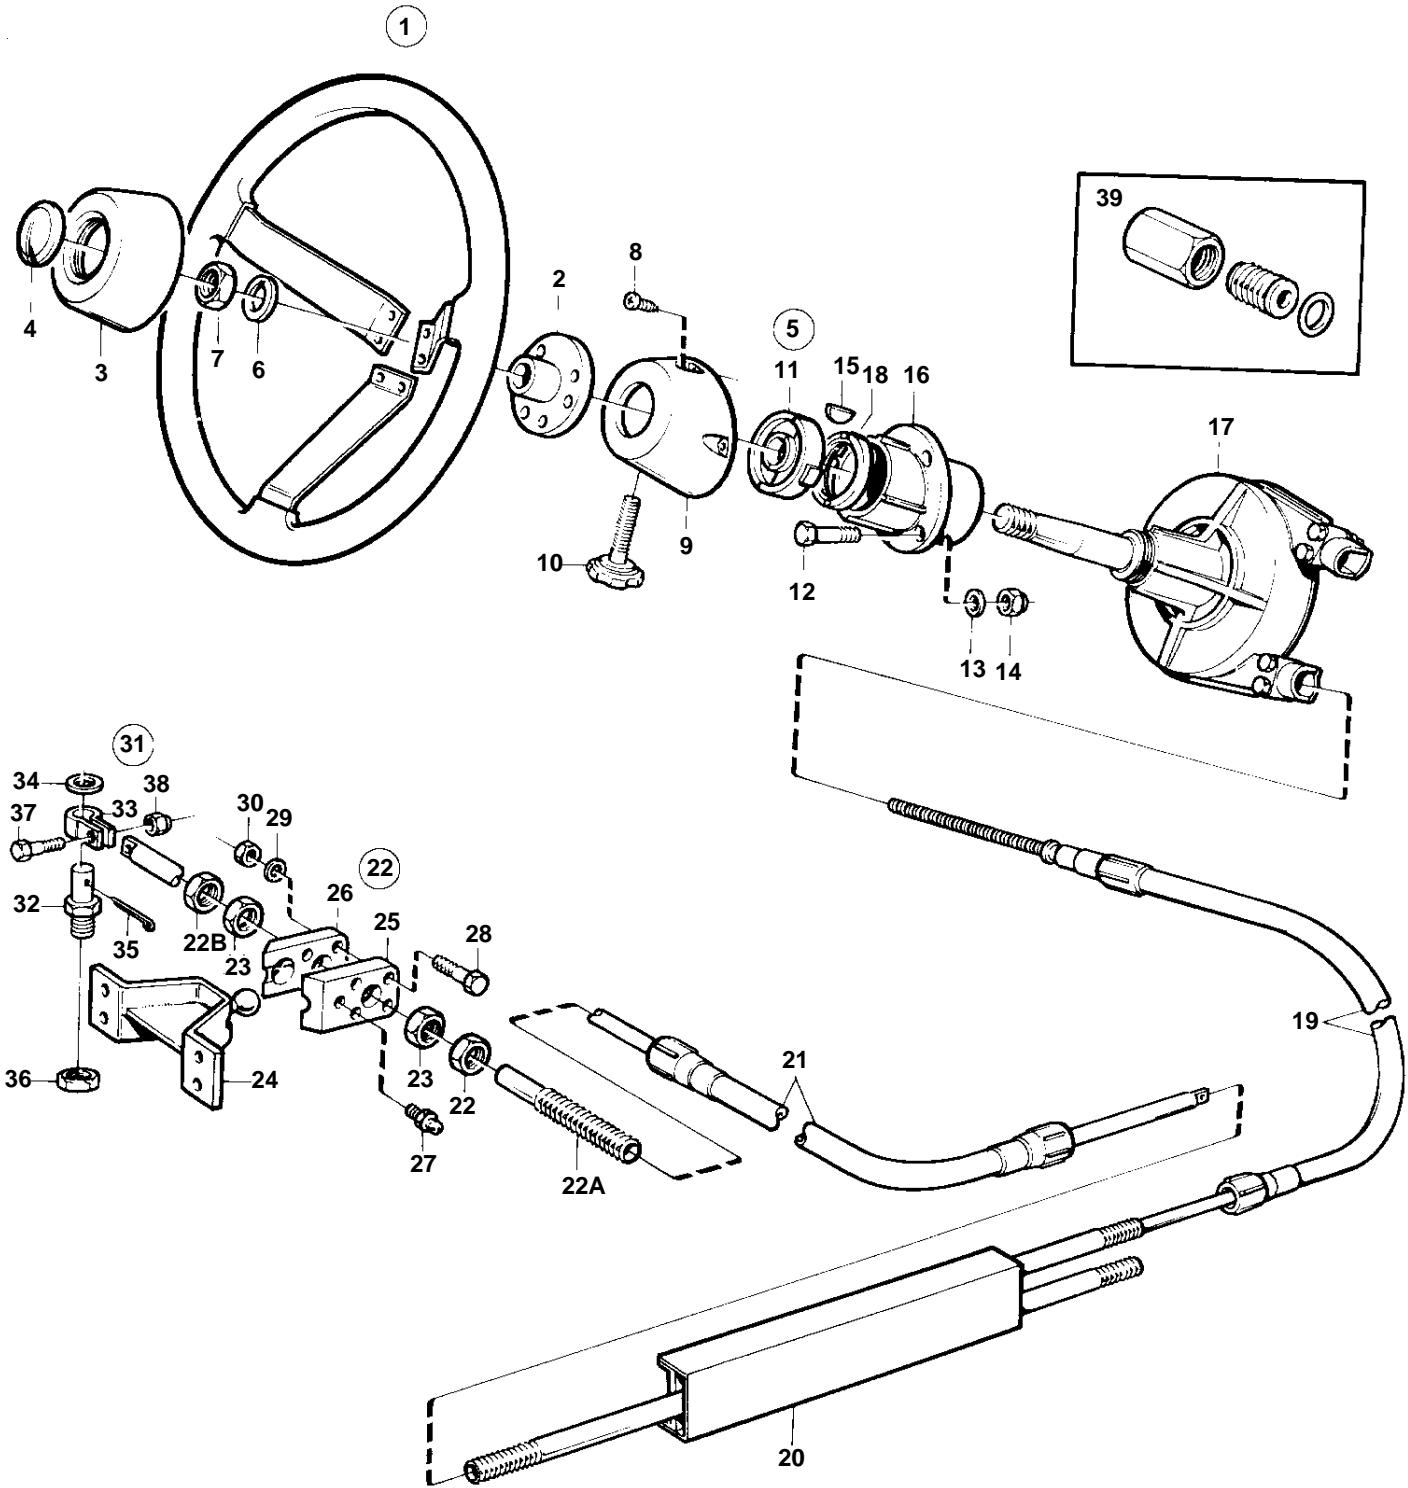

COMMON

15565

COMMON

REF	PART NO.	QTY	DESCRIPTION	NOTES
1	850936	1	Steering wheel	
2		1	• Steering wheel hub	
3		1	• Steering wheel pad	
4		1	• Steering wh emblem	
5	853182	1	Mounting kit	90° WHITE
	1140023	1	Mounting kit	90° BLACK
	853183	1	Mounting kit	70° WHITE
	1140024	1	Mounting kit	70° BLACK
6	3851613	1	• Lock washer	
7	955793	1	• Nut	
8	965325	2	• Screw	
9		1	• Cover	
10	3851612	1	• Screw	
11	3851611	2	• Bearing bushing	
12	955298	4	• Screw	
13	955894	4	• Washer	
14	946036	4	• Lock nut	
15	160807	1	• Key	
16		1	• Steering head	
17	853181	1	Steering box	
18	3851614	1	• Nut	
19	828886	1	Steering cable	L=2,00m
	828887	1	Steering cable	L=2,25m
	828888	1	Steering cable	L=2,50m
	828889	1	Steering cable	L=2,75m
	853185	1	Steering cable	L=3,00m
	853186	1	Steering cable	L=3,25m
	853187	1	Steering cable	L=3,50m
	853188	1	Steering cable	L=3,75m
	853189	1	Steering cable	L=4,00m
	853190	1	Steering cable	L=4,25m
	853191	1	Steering cable	L=4,50m
	853192	1	Steering cable	L=4,75m
	853193	1	Steering cable	L=5,00m
	828863	1	Steering cable	L=5,25m
	853194	1	Steering cable	L=5,50m
	828864	1	Steering cable	L=5,75m
	853195	1	Steering cable	L=6,00m
	828865	1	Steering cable	L=6,25m
	853196	1	Steering cable	L=6,50m
	828866	1	Steering cable	L=6,75m
	853197	1	Steering cable	L=7,00m
	853286	1	Steering cable	L=7,50m
	853287	1	Steering cable	L=8,00m
	853288	1	Steering cable	L=8,50m
	853289	1	Steering cable	L=9,00m
20		1	Ds unit	
21	853387	1	• Steering cable	
22	853290	1	Stern attachment	
22A	850771	1	• Anchorage	
22B	850778	2	• Nut	
23	853306	2	• Nut	
24	851093	1	• Bracket	
25	828857	1	• Anchorage	
26	828854	1	• Anchorage	
27	951739	1	• Lubricating nipple	
28	940101	2	• Screw	
29	941906	2	• Spring washer	
30	963105	2	• Nut	
31	828924	1	• Ball joint kit	
32		1	• • Split pin bolt	
33		1	• • Bracket	
34	955897	1	• • Washer	