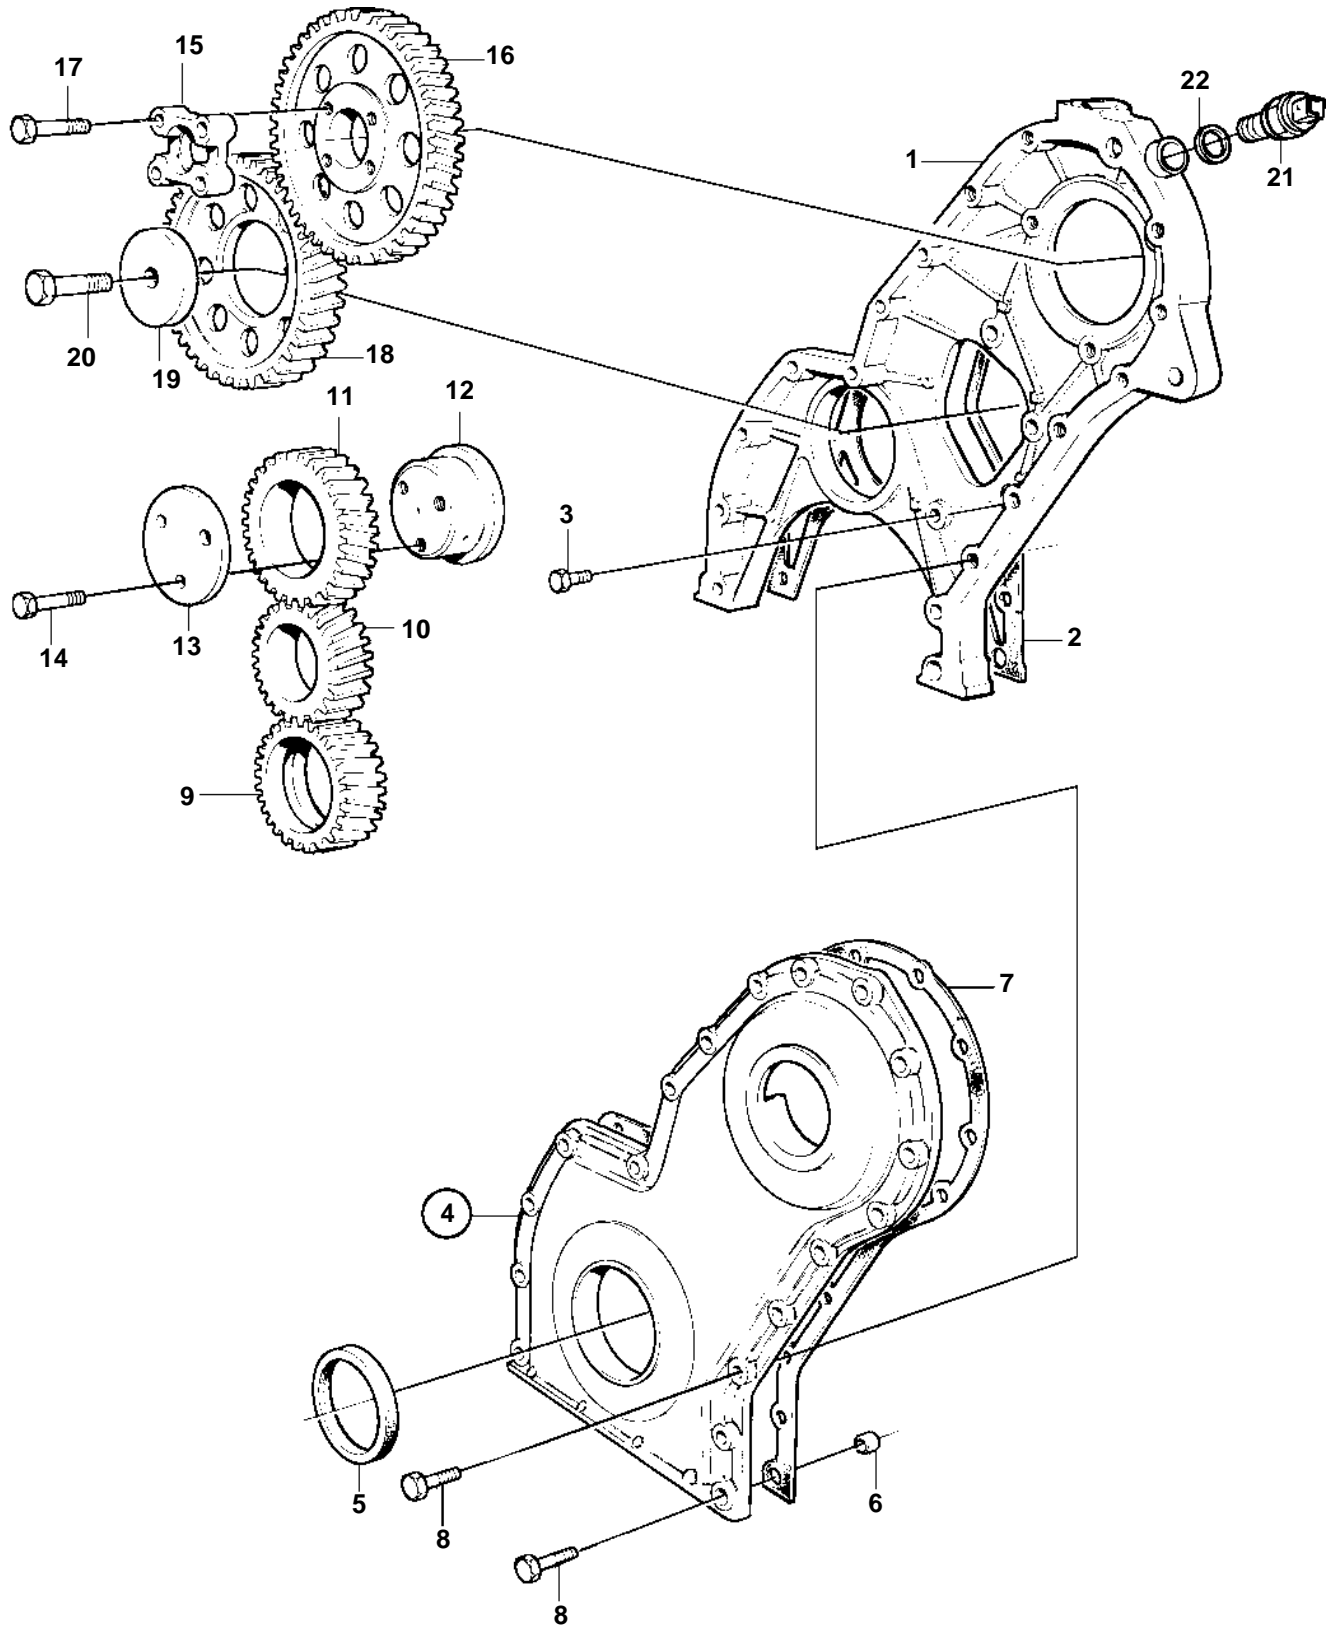

KAMD42P-A, KAD42P-A

KAMD42P-A,KAD42P-A

REF	PART NO.	QTY	DESCRIPTION	NOTES
1	860664	1	Timing gear casing	REPL BY 3581447
	3581447	1	Timing gear casing	
2	859039	1	Gasket	
3	946173	3	Flange screw	L=20mm
	946671	1	Flange screw	L=30mm
4	843086	1	Cover	
5	1542318	1	· Sealing ring	
6	415311	2	· Sleeve	
7	859038	1	Gasket	
8	946470	5	Flange screw	L=35mm
	947760	2	Flange screw	L=40mm
	948217	1	Flange screw	L=45mm
	973924	1	Flange screw	L=50mm
	965180	1	Flange screw	L=60mm
	965181	6	Screw	L=70mm
	969189	2	Flange screw	L=80mm
9	1542215	1	Gear, oil pump	
10	1542305	1	Gear, crankshaft	
11	1542061	1	Gear	
12	838997	1	Pin	
13	1542065	1	Thrust washer	
14	965180	3	Flange screw	
15	829523	1	Companion flange	
16	3581531	1	Gear, fuel inj. pump	(838657)
17	947760	4	Flange screw	
18	1542034	1	Gear, camshaft	
19	1542223	1	Washer	
20	965193	1	Screw	
21	862251	1	Tachometer sensor	For revolution relay.
22	957181	1	Gasket	