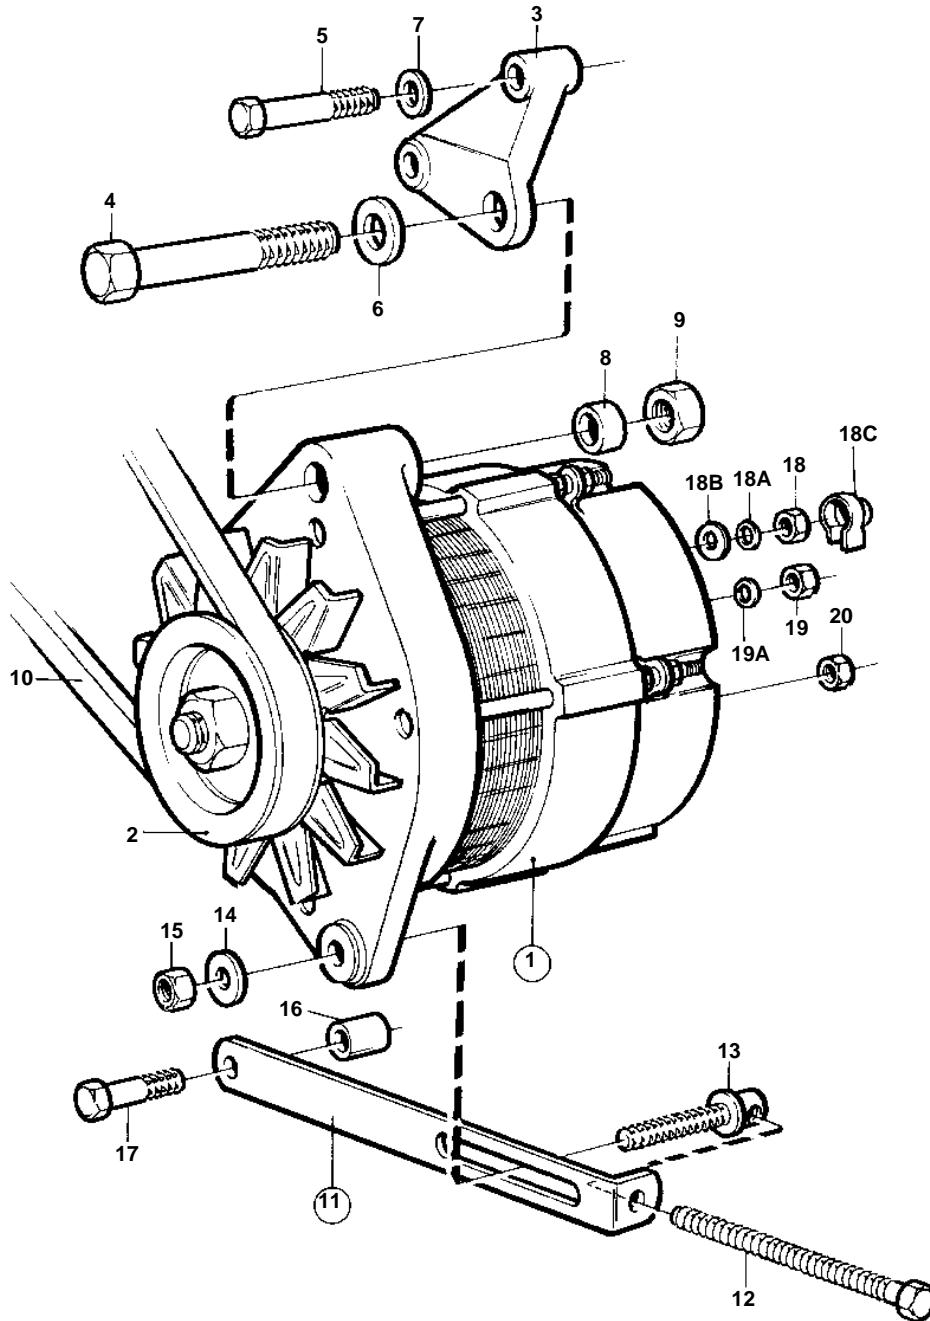

KAMD42P-A, KAD42P-A

11402

KAMD42P-A, KAD42P-A

REF	PART NO.	QTY	DESCRIPTION	SEE SEC.	NOTES
1	872235	1	Alternator		14V 60A
	3803260	1	Alternator,exch		Exchange unit
				448	
2	841813	1	Pulley		
3	860666	1	Bracket		
4	959804	1	Screw		L=127mm
5	965180	1	Flange screw		L=60mm
	969189	1	Flange screw		L=85mm
6	941909	1	Spring washer		
7	941907	2	Spring washer		
8	860699	1	Sleeve		
9	950355	1	Nut		
10	977542	1	V-belt		
11	861660	1	Tensioner		M8
12	977820	1	· Screw		M8
13	861663	1	· Lock screw		
14	941907	1	Spring washer		
15	945408	1	Flange nut		
16	843075	1	Sleeve		
17	969189	1	Flange screw		
18	955781	1	Nut		M6, B+
18A	955893	2	Washer		
	941906	1	Spring washer		
18B	976943	1	Washer		
18C	1234326	1	Protective cap		
19	965483	1	Nut		M5, D+
19A	941905	1	Spring washer		
20	955779	1	Nut		M4, W