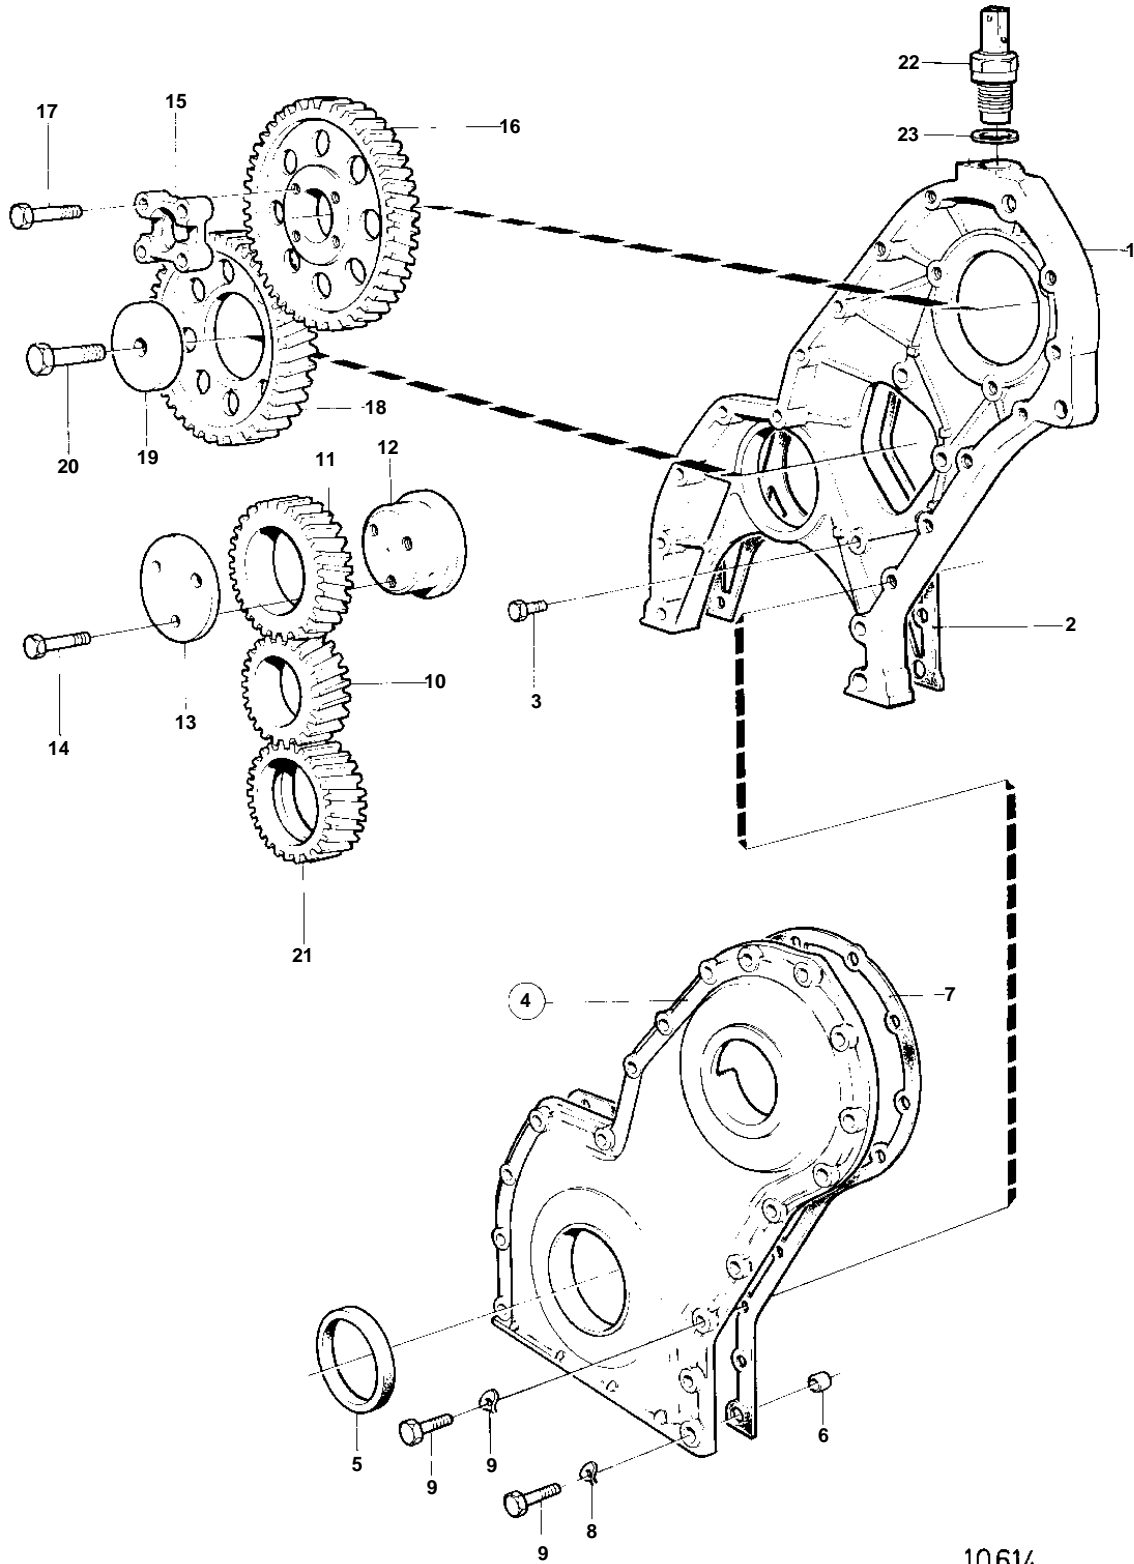

KAMD42A,KAD42A

10614

KAMD42A,KAD42A

REF	PART NO.	QTY	DESCRIPTION	SEE SEC.	NOTES
1	860664	1	Timing gear casing		
2	859039	1	Gasket		
3	946173	3	Flange screw		L = 20 MM
	946671	1	Flange screw		L = 30 MM
4	843086	1	Cover		
5	1542318	1	· Sealing ring		
6	415311	2	· Sleeve		
7	859038	1	Gasket		
8	941907	2	Spring washer		
9	946470	5	Flange screw		L = 35 MM
	947760	2	Flange screw		L = 40 MM
	948217	1	Flange screw		L = 45 MM
	965181	6	Screw		L = 70 MM
	965182	3	Flange screw		L = 80 MM
	965183	1	Flange screw		L = 90 MM
10	1542305	1	Gear	02A-0400	
11	1542061	1	Gear		
12	838997	1	Pin		
13	1542065	1	Thrust washer		
14	965180	3	Flange screw		
15	829523	1	Companion flange		
16	838657	1	Gear		
17	955298	4	Screw		
18	1542034	1	Gear	02A-0500	
19	1542223	1	Washer		
20	965193	1	Screw		
21	1542215	1	Gear	02A-0750	
22	862251	1	Tachometer sensor		FOR REVOLUTION RELAY
23	957181	1	Gasket		