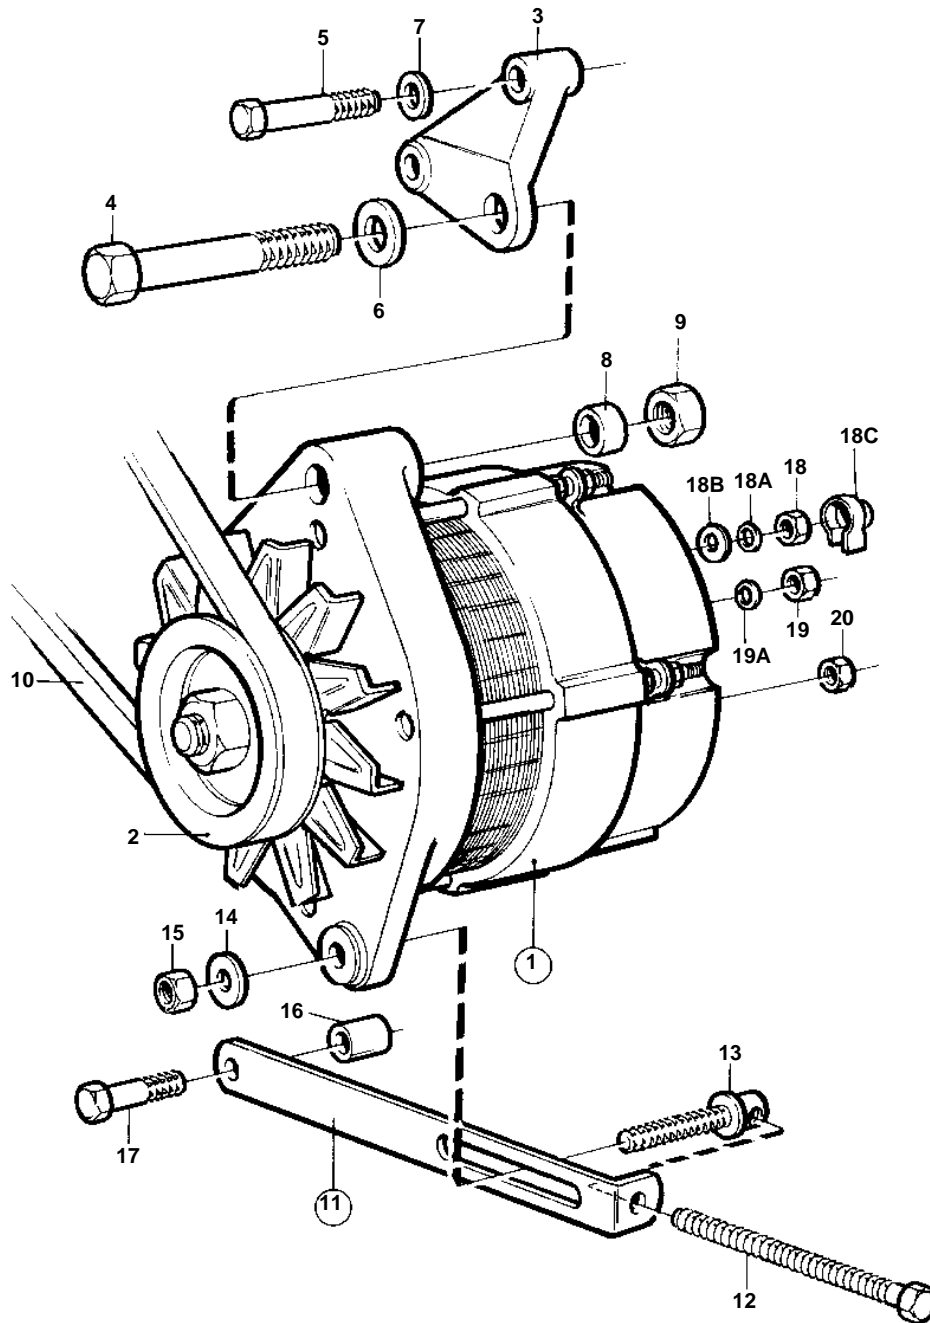

KAMD42A, KAD42A

11402

KAMD42A,KAD42A

REF	PART NO.	QTY	DESCRIPTION	SEE SEC.	NOTES
1	872018	1	Alternator		FOR 12 VOLTAGE ELECTRIC SYSTEM.
				030-0500	
	872926	1	Alternator		14V 50A. FOR 12 VOLTAGE ELECTRIC SYSTEM.
				030-0500	
2	841813	1	Pulley		
3	860666	1	Bracket		
4	959804	1	Screw		L = 127 MM
5	965180	1	Flange screw		L = 60 MM
	965183	1	Flange screw		L = 90 MM
6	941909	1	Spring washer		
7	941907	2	Spring washer		
8	860699	1	Sleeve		
9	950375	1	Nut		
10	977542	1	V-belt		
11	860694	1	Tensioning arm		
12	1336962	1	· Adjuster screw		
13	1378955	1	· Lock screw		
14	941907	1	Spring washer		
15	945408	1	Flange nut		
16	843075	1	Sleeve		
17	965183	1	Flange screw		
18	955781	1	Nut		M6 (B+)
18A	941906	1	Spring washer		
18B	960140	1	Washer		
18C	1234326	1	Protective cap		
19	965483	1	Nut		M5 (D+)
19A	941905	1	Spring washer		
20	955779	1	Nut		M4 (W)