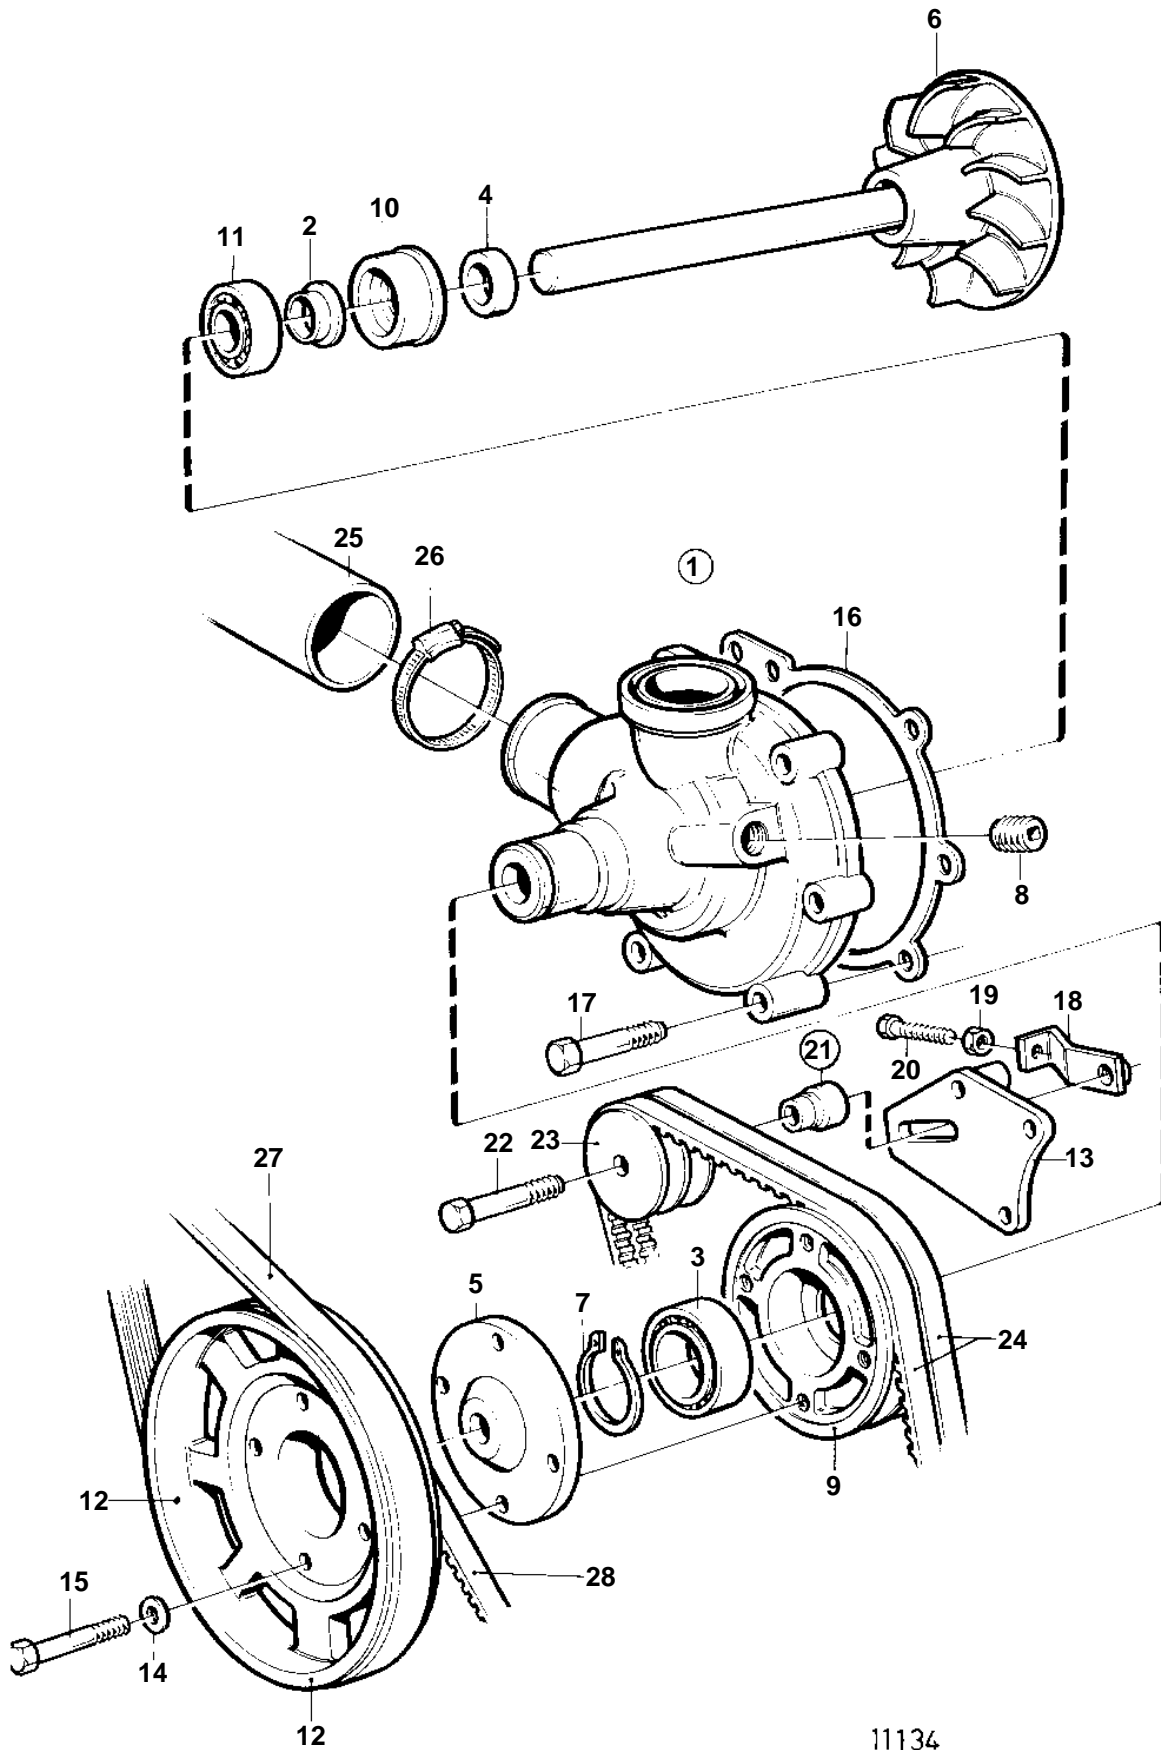

KAMD42A, KAD42A

KAMD42A,KAD42A

REF	PART NO.	QTY	DESCRIPTION	SEE SEC.	NOTES
1	860452	1	Water pump		
2	70913	1	• Deflector	IK	
3	181538	1	• Ball bearing	IK	
4	421306	1	• Wear ring	IK	
5	860455	1	• Hub		
6		1	• SHAFT	IK	
7	914462	1	• Lock ring	IK	
8	952077	1	• Plug		
9	1542235	1	• Pulley		
10	1545283	1	• Sealing ring	IK	
11	1660609	1	• Ball bearing	IK	
	876544	1	Repair kit		SEE GROUP 10A
12	860454	1	Pulley		
13	860610	1	Bracket		
14	941907	4	Spring washer		
15	947760	4	Flange screw		
16	859027	1	Gasket	IK	
17	947760	6	Flange screw		
18	860658	1	Tensioner		
19	945407	1	Flange nut		
20	1328811	1	Screw		
21	876562	1	Mounting kit		
22	965187	1	• Screw		
23	860714	1	Tension pulley		
24	966967	1	V-belt set		
25	860413	1	Hose		CIRCULATION PUMP-HEAT EXCHANGER
26	943477	1	Hose clamp		
27	860388	1	Drive belt	02B-0500	
28	977542	1	V-belt		SEE GROUP 3