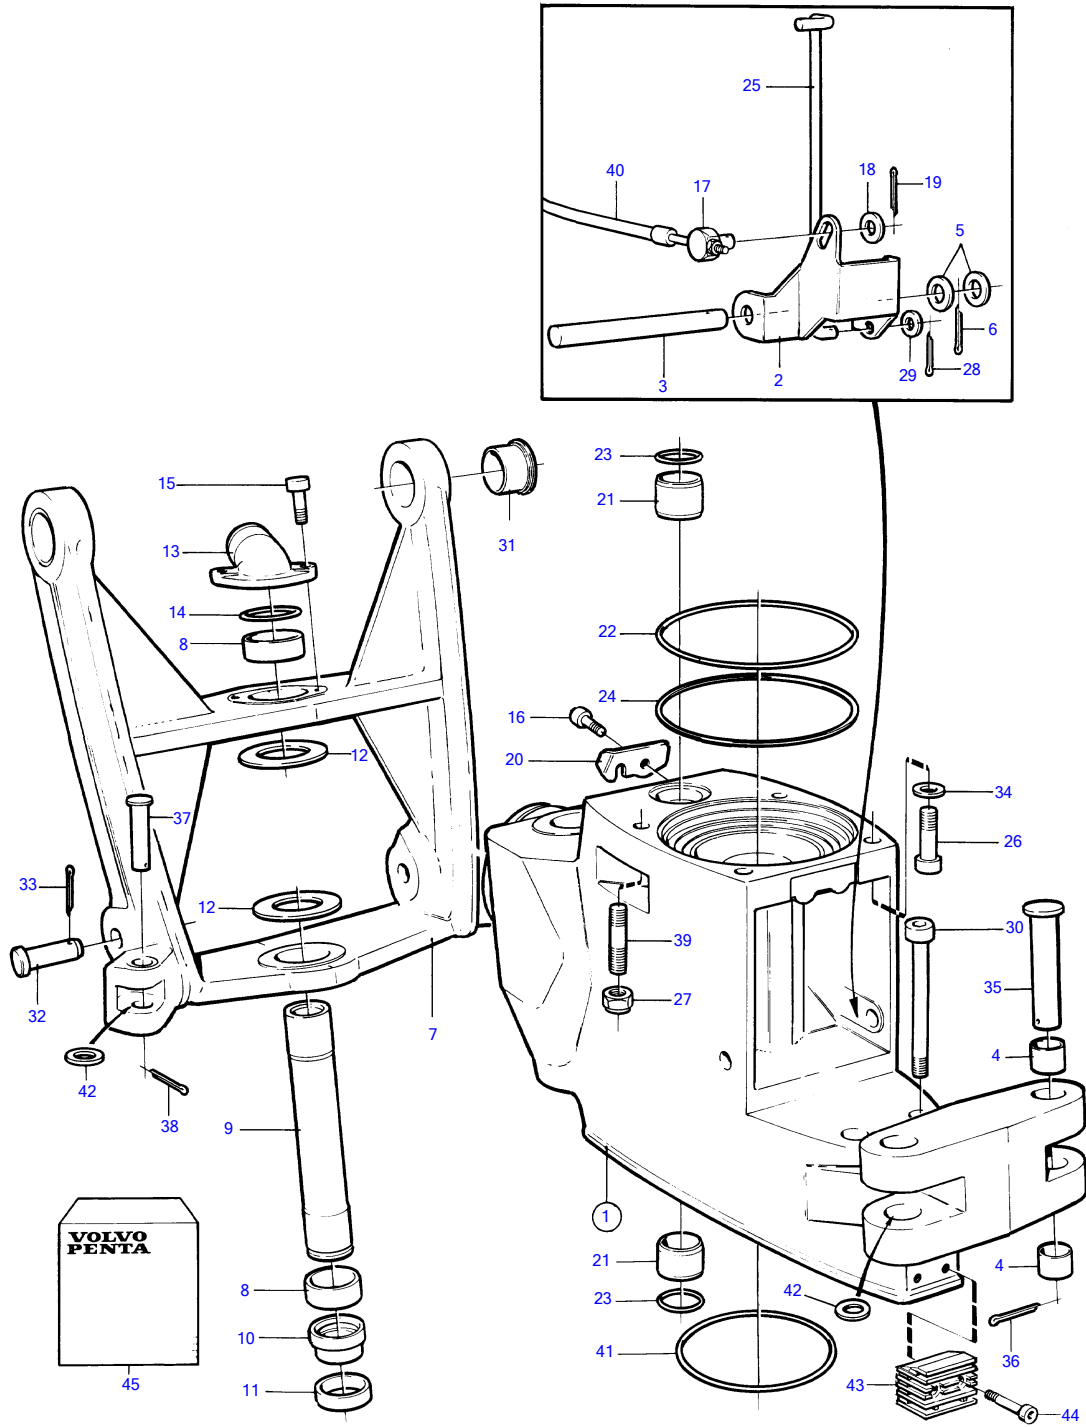

DPX

15165

DPX

REF	PART NO.	QTY	DESCRIPTION	SEE SEC.	NOTES
1	872921	1	Intermediate housing		
2	872977	1	• Yoke		
3	897447	1	• Shaft		
4	873109	4	• Bearing bushing		
5	897511	2	• Washer		
6	17253	1	• Split pin		
7	(872539)	1	Fork		Obsolete part
8	872756	2	• Bearing bushing		
9	872753	1	Steering knuckle		
10	873534	1	Retainer		
11	872755	1	Sealing ring		Included in gasket kit.
12	872754	2	Thrust washer		
13	872752	1	Hose connection		
14	979254	1	O-ring		Included in gasket kit.
15	940169	2	Hexagon screw		
16	940168	2	Hexagon screw		
17	804312	1	Cube		
18	940191	2	Washer		
19	17276	1	Split pin		
20	872940	1	Cable attachment		
21	872986	2	Sleeve		
22	925259	1	O-ring		Included in gasket kit.
23	125017	2	O-ring		Included in gasket kit.
24	941826	X	Shim		TH=0.05mm
	941827	X	Shim		TH=0,20mm
	948230	X	Shim		TH=0.35mm
25	872822	1	Control rod		
26	959456	2	Hex. socket screw		
27	941885	2	Lock nut		
28	17253	1	Split pin		
29	940191	1	Washer		
30	941808	3	Hex. socket screw		
31	876507	1	Bushing kit		Included in gasket kit.
32	872126	2	Clevis pin		
33	967707	2	Split pin		
34	853095	2	Washer		
35	872970	2	Pin		
36	967707	2	Split pin		
37	872922	2	Pin		
38	979874	2	Split pin		
39	977241	2	Stud		Included in upper gear unit.
40		1	Control cable	231	
41	925256	1	O-ring		Included in gasket kit., Included in upper gear unit.
42	873352	4	Washer		
43	873395	1	Zinc electrode		
44	963684	2	Hex. socket screw		
45	876266	1	Gasket kit, upper gear		See group 99
	876639	1	Gasket kit, lower gear		See group 99