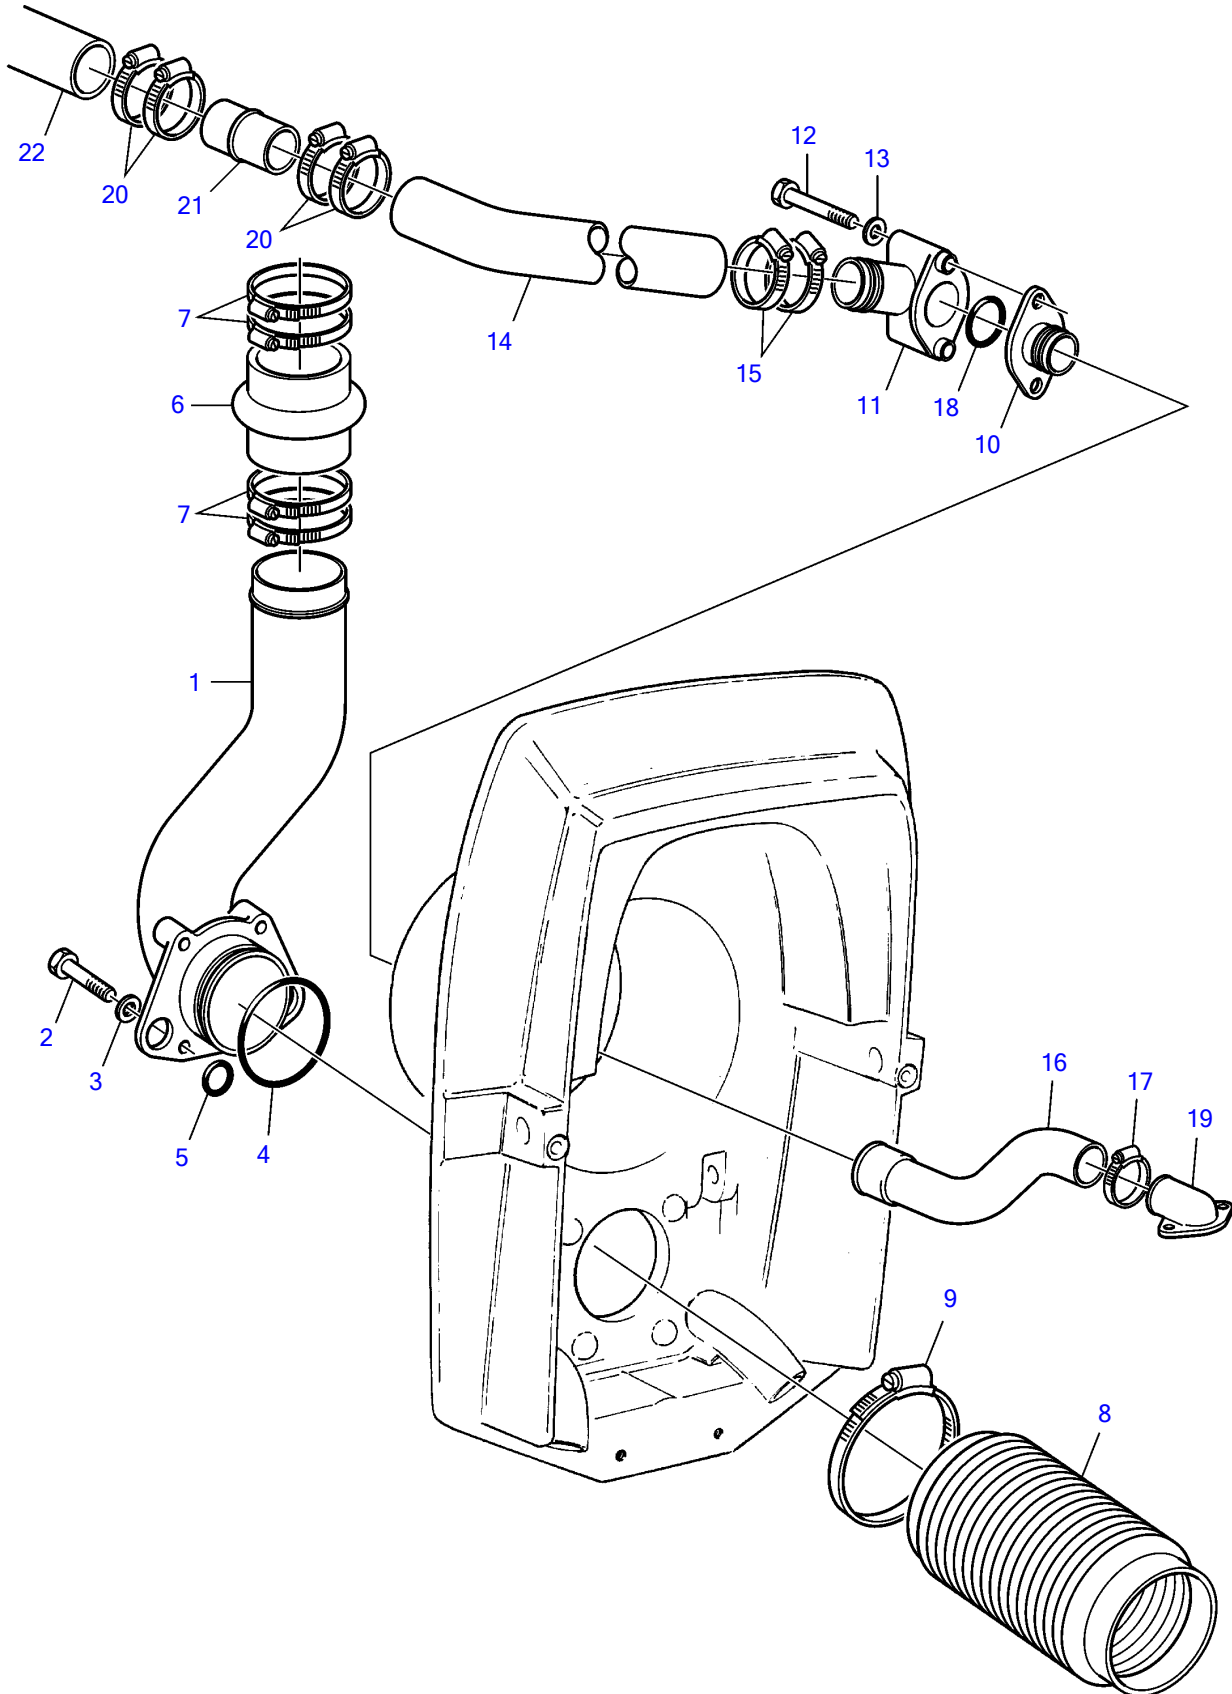

DP-D1, DP-E

23061

Upd:2012-01-30

23061

7734180-44-1886

DP-D1, DP-E

REF	PART NO.	QTY	DESCRIPTION	NOTES
1	3581130	1	Exhaust pipe	(873114)
2	947790	4	Flange screw	
3	976945	4	Washer	
4	925256	1	O-ring	
5	925064	2	O-ring	
6	860396	1	Exhaust hose	
7	982694	4	Hose clamp	
8	876631	1	Bellows kit	
9	872531	2	• Hose clamp	
10	872334	1	Nipple	
11	872338	1	Hose connection	
12	955516	2	Hexagon screw	
13	955893	2	Washer	
14	861742	1	Hose	Intake-sea water pump.
15	961669	2	Hose clamp	
16	876632	1	Hose kit	
17	853548	1	• Hose clamp	
18	925064	1	• O-ring	
19	872752	1	Hose connection	
20	961669	4	Hose clamp	
21	861090	1	Tube	
22		1	Hose	Intake-sea water pump., See group 26