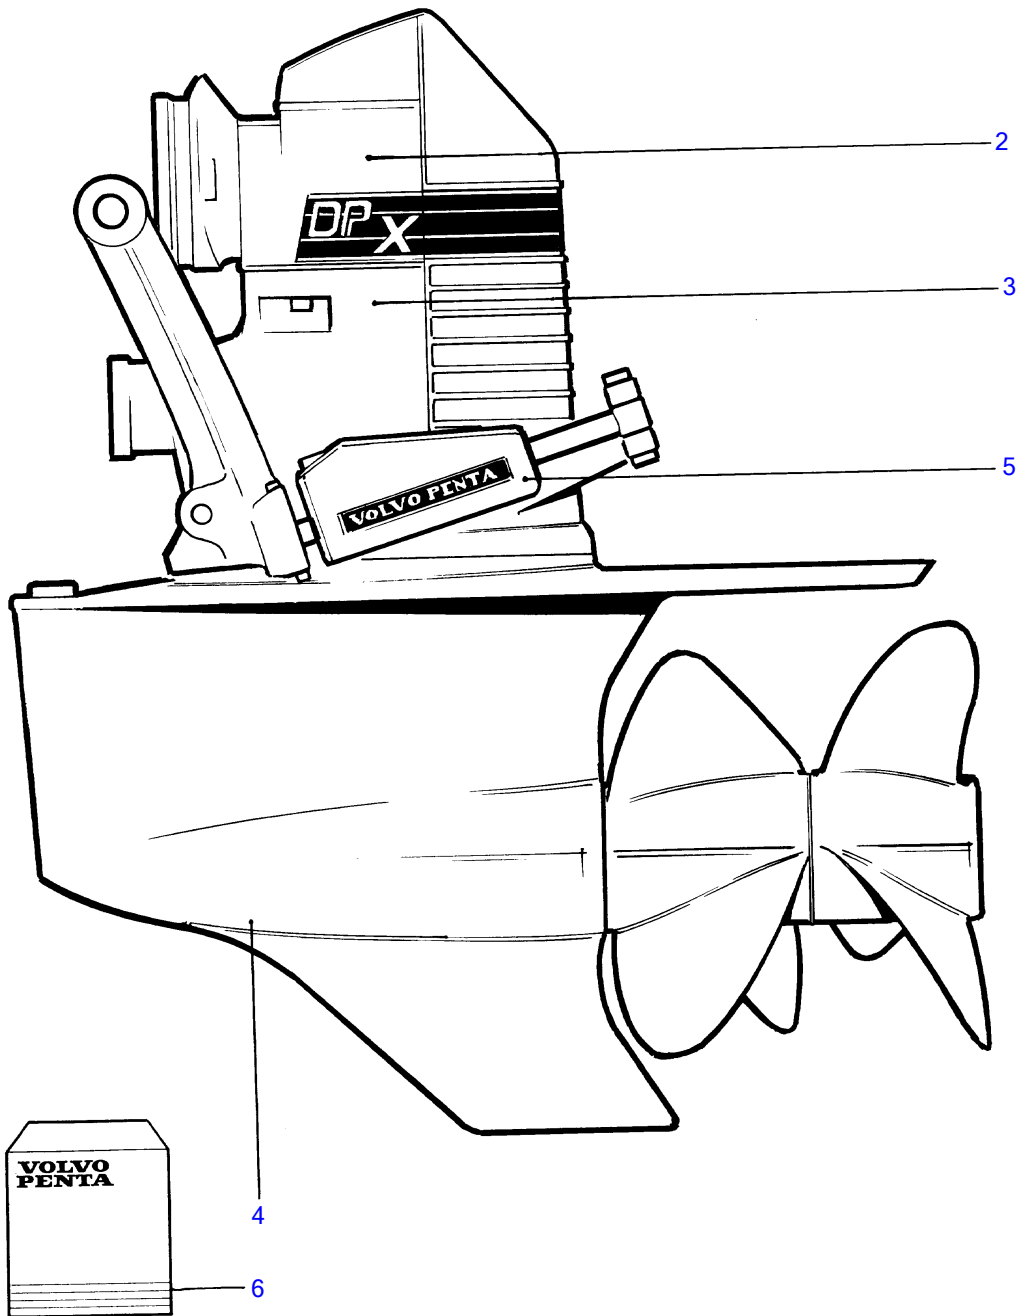

DPX

1

15163

DPX

REF	PART NO.	QTY	DESCRIPTION	SEE SEC.	NOTES
1	3868638	1	Drive		(3868021), (872989)
2	873310	1	Gear	620	
3		1	Intermediate housing	621	
4	872990	1	Gear	627	
5		X	Steering system		See group 64
6	876266	1	Gasket kit, upper gear		See group 99
	876639	1	Gasket kit, lower gear		See group 99