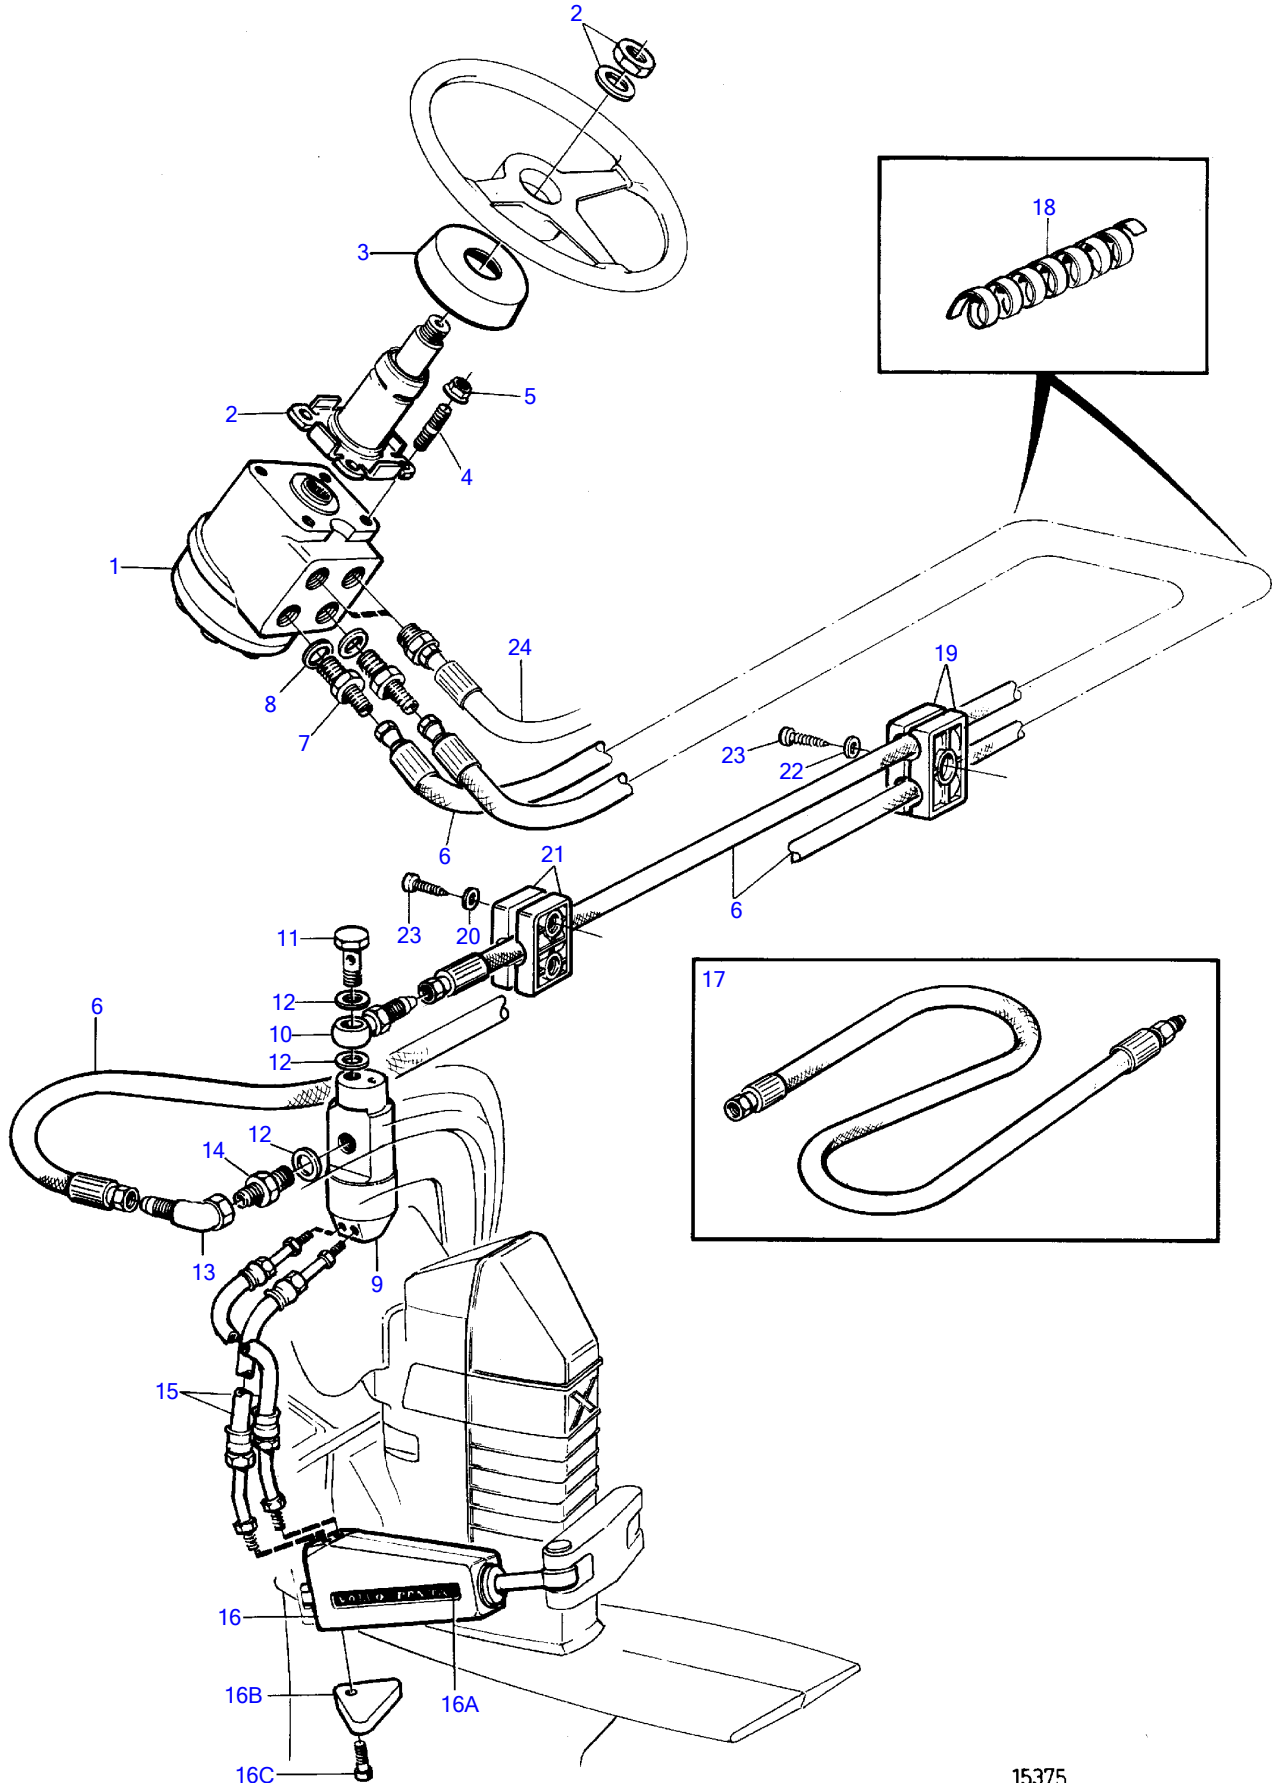

DPX

DPX

REF	PART NO.	QTY	DESCRIPTION	SEE SEC.	NOTES
1	872155	1	Pump unit		
2	872157	1	Steering column		
3	873357	1	Cover		
4	924085	4	Stud		
5	971095	4	Flange nut		
6	872158	2	Pressure hose		L=6.0m
7	873340	2	Adapter		
8	873341	2	Washer		
9	872956	1	Grommet		
10	873325	1	Banjo nipple		
11	873326	1	Hollow screw		
12	873327	3	Washer		
13	873328	1	Adapter		
14	873329	1	Adapter		
15	872593	4	Hydraulic hose		
16	3861557	2	Steering cylinder		Mounted on interm. housing of the drive unit and connected to the hook up fork., (873231)
16A	872965	2	Decal		
16B	872793	2	Zinc electrode		
16C	963683	2	• Hex. socket screw		
17	872169	1	Pressure hose		L=1,0m
18	873331	1	Coil		
19	873335	1	Clamp		
20	873337	1	Washer		
21	873336	1	Clamp		
22	873338	1	Washer		
23	873339	3	Screw		
24	872158	2	Pressure hose	641	