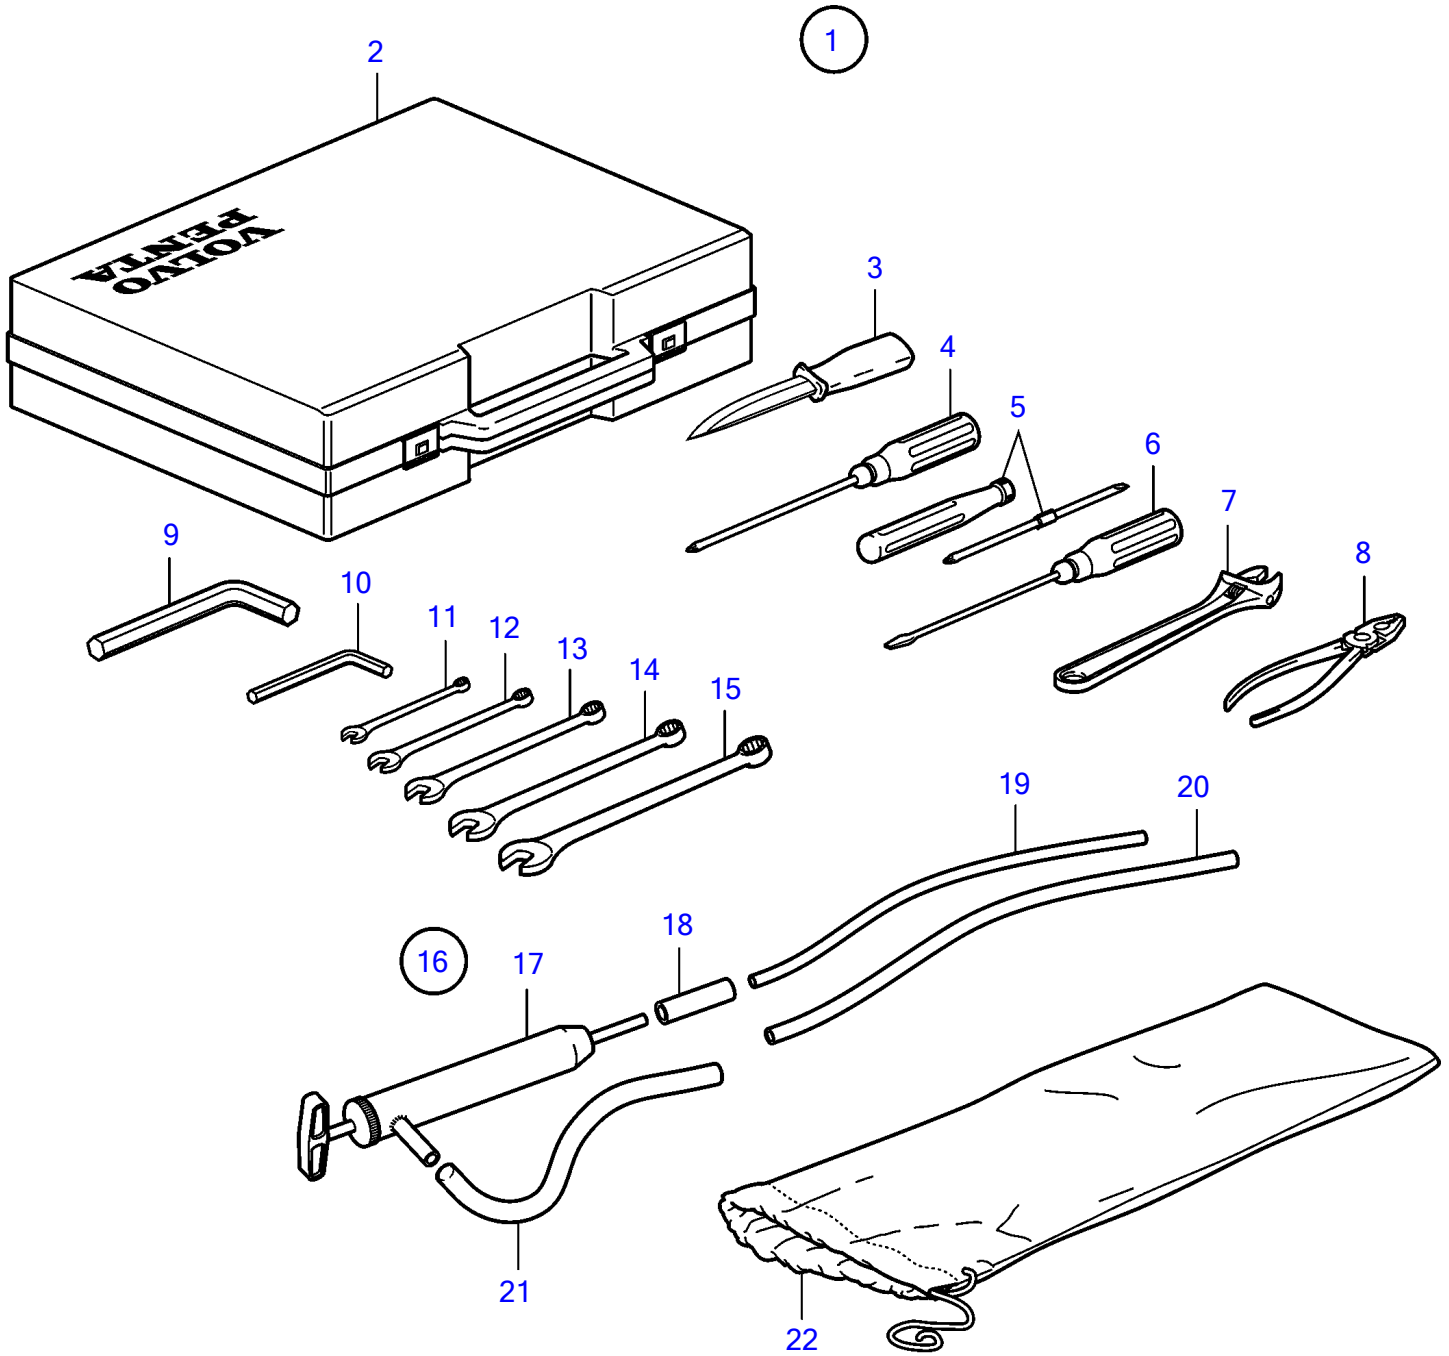

KAD42P-A, KAMD42P-A

9236

KAD42P-A, KAMD42P-A

REF	PART NO.	QTY	DESCRIPTION	NOTES
1	858282	1	Tool kit	
2	859370	1	• Tool bag	
3	(858280)	1	• Sheath knife	Obsolete part
4	(962183)	1	• Phillips screwdriver	Obsolete part
5	(963929)	1	• Combination screwdri	Obsolete part
6	804771	1	• Screwdriver	
7	755	1	• Adjustable wrench	
	3803911	1	• Alternator, exch, exch	
8	(858279)	1	• Combination pliers	Obsolete part
9	(914005)	1	• Allen wrench	Obsolete part
10	914002	1	• Allen wrench	
11	(858274)	1	• Tool	8mm, Obsolete part
12	(858275)	1	• Blocking key	10mm, Obsolete part
13	(858276)	1	• Blocking key	13mm, Obsolete part
14	(858277)	1	• Blocking key	17mm, Obsolete part
15	(858278)	1	• Blocking key	1/2", Obsolete part
16	875117	1	• Oil bilge pump	
17		1	• • Oil bilge pump	
18	(841046)	1	• • Rubber hose	Obsolete part
19	835964	1	• • Oil scavenging pipe	L=711mm
20	(841527)	1	• • Oil scavenging pipe	L=1000mm, Obsolete part
21	806282	1	• • Plastic hose	
22	844642	1	• • Tool bag	