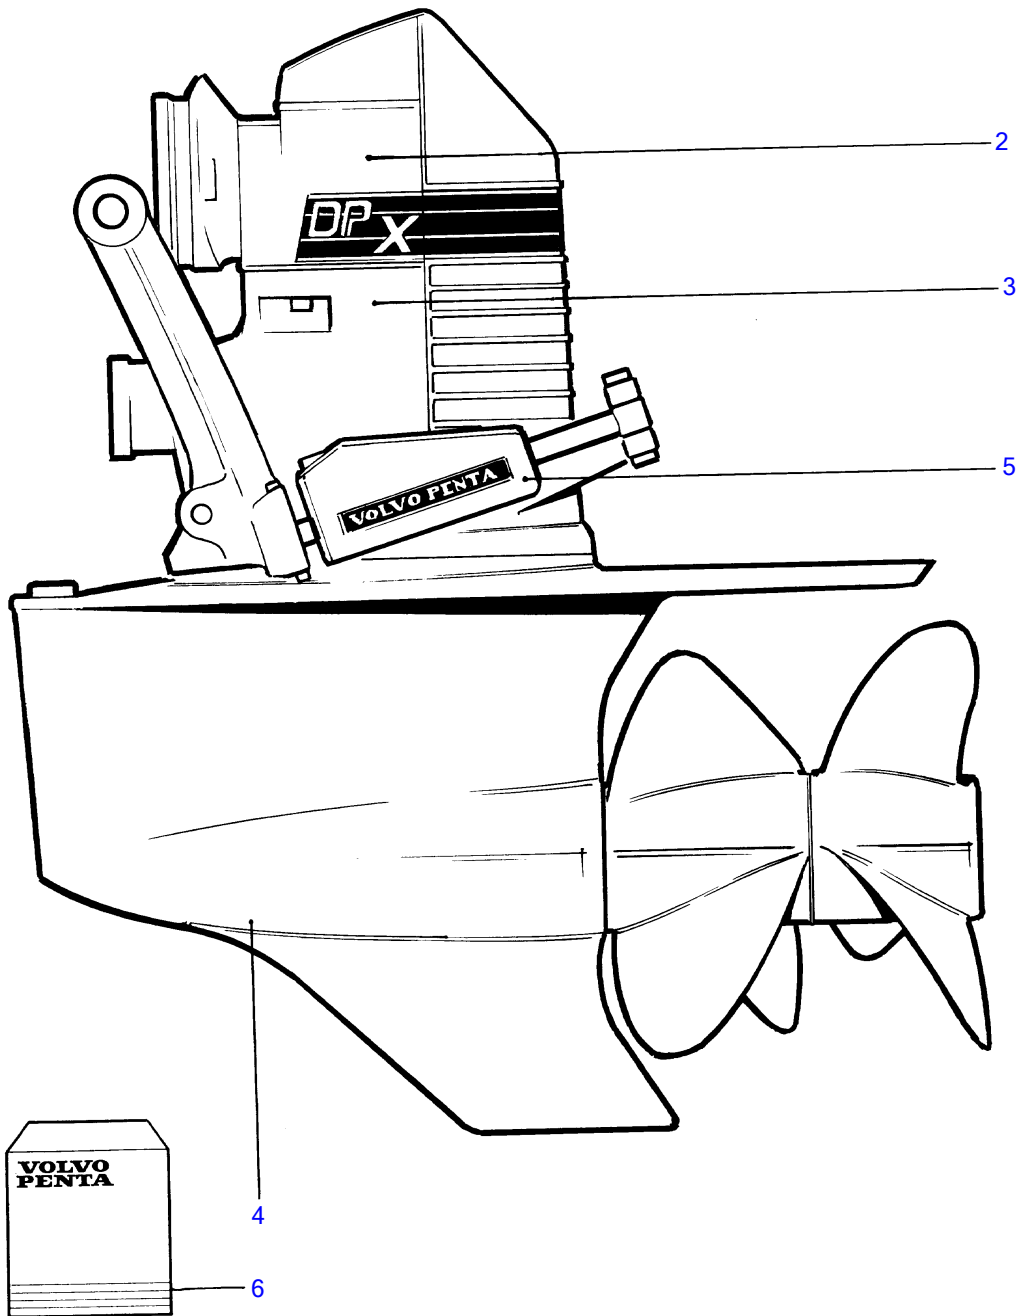

1

15163

REF	PART NO.	QTY	DESCRIPTION	SEE SEC.	NOTES
1		1	Drive		(3868020), (872299) Ratio 1.59:1 Ratio 1.68:1 Ratio 1.78:1
2	873310	1	Gear	620	
3		1	Intermediate housing	621	
4	(872133)	1	Gear	627	Obsolete part
5		X	Steering system		See group 64
6	876266	1	Gasket kit, upper gear		See group 99
	876639	1	Gasket kit, lower gear		See group 99