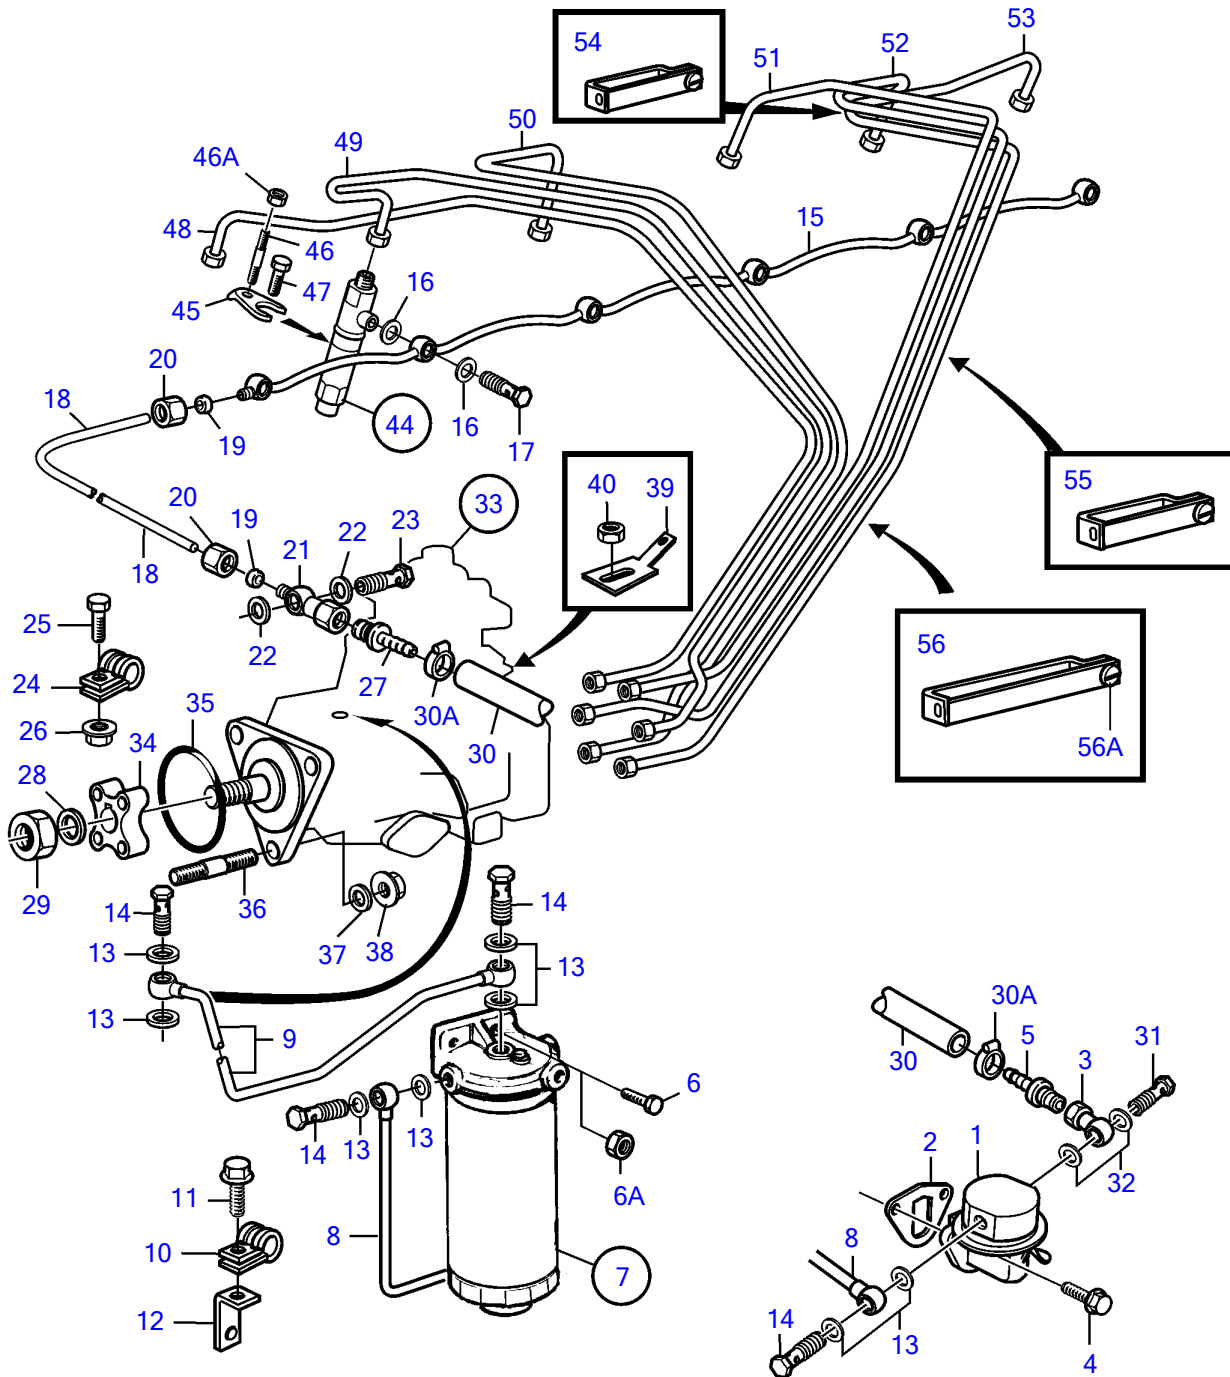

KAMD42B

15428

KAMD42B

REF	PART NO.	QTY	DESCRIPTION	SEE SEC.	NOTES
1	860320	1	Fuel pump		
2	3501530	1	Gasket		
3	861079	1	Banjo nipple		
4	946173	2	Flange screw		
5	834781	1	Nipple		
6	946472	2	Flange screw		Early type
6A	971095	2	Flange nut		Late type
7	860873	1	Fuel filter		
			.	563	
8	860599	1	Fuel pipe		
9	860600	1	Fuel pipe		
10	952624	1	Clamp		
11	968855	1	Flange screw		
12	846780	1	Bracket		
13	11994	8	Gasket		
14	969299	4	Hollow screw		
15	838667	1	Leak-off line		
16	947620	12	Gasket		
17	74033	6	Hollow screw		
18	860021	1	Return line		
19	956966	2	Ferrule		
20	956980	2	Fitting nut		
21	861080	1	Banjo nipple		
22	11994	2	Gasket		
23		1	Screw		Included in fuel injection pump.
24	121563	1	Clamp		
25	946544	1	Flange screw		
26	945407	1	Flange nut		
27	834781	1	Nipple		
28		1	Washer		Included in fuel injection pump.
29		1	Nut		Included in fuel injection pump.
30	861057	X	Fuel hose		Option
			. Bulletin P-23-4-4	P-23-4-4-EN	Fuel Hose P/N 861057
30A	961664	X	Hose clamp		Option
31	969299	1	Hollow screw		
32	11994	2	Gasket		
33			.	1973	
	860357	1	Injection pump		Product no: 868690, 868691, 868692.
			.	1976	
	861102	1	Injection pump		Product no: 868693.
			.	1778	
			.	1976	
			.	1778	
34	859601	1	Hub		
35	968971	1	O-ring		
36	953047	3	Stud		
37	191172	3	Washer		
38	968862	3	Nut		
39	944485	1	Cable terminal		
40	965483	1	Flange nut		
41	860131	1	Air vent hose		
42	74033	2	Hollow screw		
43	947620	4	Gasket		
44	861103	6	Injector		
	3803238	6	Injector, exch		
			.	572	
45	840402	6	Yoke		
46	924068	6	Stud		Early type
46A	968862	6	Nut		Early type
47	946470	6	Flange screw		Late type
48	861148	1	Delivery pipe		Cyl no 1
49	838878	1	Delivery pipe		Cyl no 2
50	861149	1	Delivery pipe		Cyl no 3