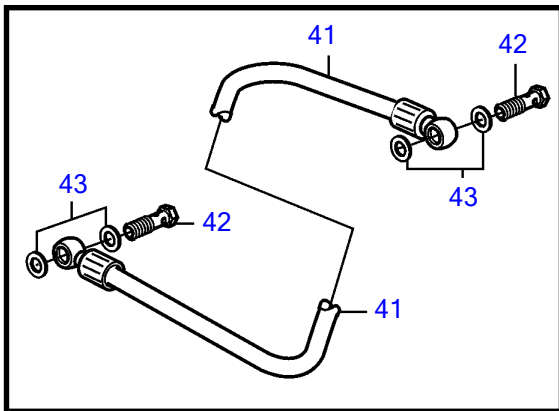

KAMD42B

15428

KAMD42B

REF	PART NO.	QTY	DESCRIPTION	SEE SEC.	NOTES
1	860320	1	Fuel pump		
2	3501530	1	Gasket		
3	861079	1	Banjo nipple		
4	946173	2	Flange screw		
5	834781	1	Nipple		
6	946472	2	Flange screw		Early type
6A	971095	2	Flange nut		Late type
7	860873	1	Fuel filter		
			.	563	
8	860599	1	Fuel pipe		
9	860600	1	Fuel pipe		
10	952624	1	Clamp		
11	968855	1	Flange screw		
12	846780	1	Bracket		
13	11994	8	Gasket		
14	969299	4	Hollow screw		
15	838667	1	Leak-off line		
16	947620	12	Gasket		
17	74033	6	Hollow screw		
18	860021	1	Return line		
19	956966	2	Ferrule		
20	956980	2	Fitting nut		
21	861080	1	Banjo nipple		
22	11994	2	Gasket		
23		1	Screw		Included in fuel injection pump.
24	121563	1	Clamp		
25	946544	1	Flange screw		
26	945407	1	Flange nut		
27	834781	1	Nipple		
28		1	Washer		Included in fuel injection pump.
29		1	Nut		Included in fuel injection pump.
30	861057	X	Fuel hose		Option
			. Bulletin P-23-4-4	P-23-4-4-EN	Fuel Hose P/N 861057
30A	961664	X	Hose clamp		Option
31	969299	1	Hollow screw		
32	11994	2	Gasket		
33			.	1973	
	860357	1	Injection pump		Product no: 868690, 868691, 868692.
			.	1976	
	861102	1	Injection pump		Product no: 868693.
			.	1778	
			.	1976	
			.	1778	
34	859601	1	Hub		
35	968971	1	O-ring		
36	953047	3	Stud		
37	191172	3	Washer		
38	968862	3	Nut		
39	944485	1	Cable terminal		
40	965483	1	Flange nut		
41	860131	1	Air vent hose		
42	74033	2	Hollow screw		
43	947620	4	Gasket		
44	861103	6	Injector		
	3803238	6	Injector, exch		
			.	572	
45	840402	6	Yoke		
46	924068	6	Stud		Early type
46A	968862	6	Nut		Early type
47	946470	6	Flange screw		Late type
48	861148	1	Delivery pipe		Cyl no 1
49	838878	1	Delivery pipe		Cyl no 2
50	861149	1	Delivery pipe		Cyl no 3