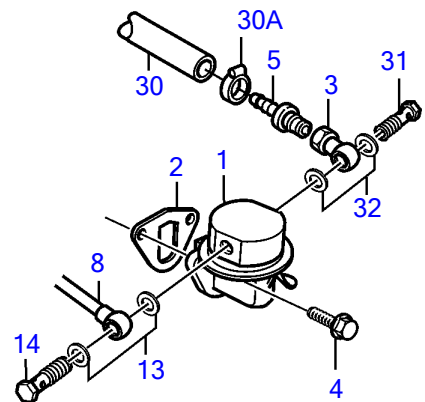

KAMD42B

15428

KAMD42B

REF	PART NO.	QTY	DESCRIPTION	SEE SEC.	NOTES
1	860320	1	Fuel pump		
2	3501530	1	Gasket		
3	861079	1	Banjo nipple		
4	946173	2	Flange screw		
5	834781	1	Nipple		
6	946472	2	Flange screw		Early type
6A	971095	2	Flange nut		Late type
7	860873	1	Fuel filter		
			.	563	
8	860599	1	Fuel pipe		
9	860600	1	Fuel pipe		
10	952624	1	Clamp		
11	968855	1	Flange screw		
12	846780	1	Bracket		
13	11994	8	Gasket		
14	969299	4	Hollow screw		
15	838667	1	Leak-off line		
16	947620	12	Gasket		
17	74033	6	Hollow screw		
18	860021	1	Return line		
19	956966	2	Ferrule		
20	956980	2	Fitting nut		
21	861080	1	Banjo nipple		
22	11994	2	Gasket		
23		1	Screw		Included in fuel injection pump.
24	121563	1	Clamp		
25	946544	1	Flange screw		
26	945407	1	Flange nut		
27	834781	1	Nipple		
28		1	Washer		Included in fuel injection pump.
29		1	Nut		Included in fuel injection pump.
30	861057	X	Fuel hose		Option
			. Bulletin P-23-4-4	P-23-4-4-EN	Fuel Hose P/N 861057
30A	961664	X	Hose clamp		Option
31	969299	1	Hollow screw		
32	11994	2	Gasket		
33			.	1973	
	860357	1	Injection pump		Product no: 868690, 868691, 868692.
			.	1976	
	861102	1	Injection pump		Product no: 868693.
			.	1778	
			.	1976	
			.	1778	
34	859601	1	Hub		
35	968971	1	O-ring		
36	953047	3	Stud		
37	191172	3	Washer		
38	968862	3	Nut		
39	944485	1	Cable terminal		
40	965483	1	Flange nut		
41	860131	1	Air vent hose		
42	74033	2	Hollow screw		
43	947620	4	Gasket		
44	861103	6	Injector		
	3803238	6	Injector, exch		
			.	572	
45	840402	6	Yoke		
46	924068	6	Stud		Early type
46A	968862	6	Nut		Early type
47	946470	6	Flange screw		Late type
48	861148	1	Delivery pipe		Cyl no 1
49	838878	1	Delivery pipe		Cyl no 2
50	861149	1	Delivery pipe		Cyl no 3