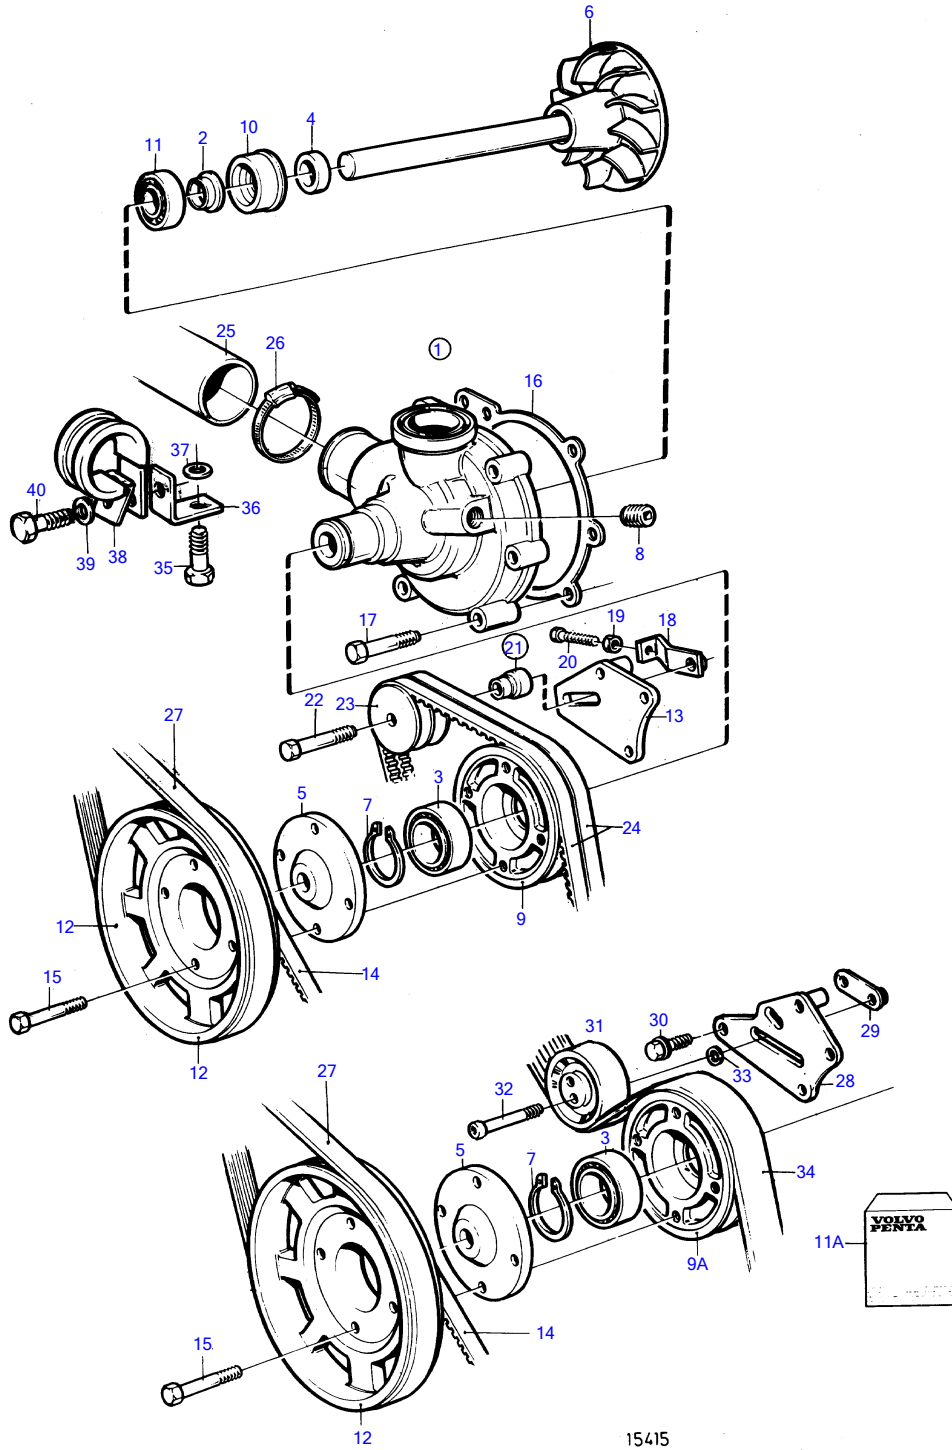

TAMD42B

TAMD42B

REF	PART NO.	QTY	DESCRIPTION	NOTES
1	860452	1	Water pump	For V-belt, SN-2204208023
	861549	1	Water pump	For multi-V-belt., SN2204208024-
2	70913	1	• Deflector	Included in overhaul kit.
3	181538	1	• Ball bearing	Included in overhaul kit.
4	421306	1	• Wear ring	Included in overhaul kit.
5	860455	1	• Hub	
6		1	• Shaft, with blade wheel	Included in overhaul kit.
7	914462	1	• Snap ring	Included in overhaul kit.
8	479977	1	• Plug	(952077)
9	1542235	1	• Pulley	For V-belt, For 860452
				SN-2204208023
9A	861541	1	• • Pulley	For multi-V-belt., For 861549
9				SN2204208024-
10	1545283	1	• • • Sealing ring	Included in overhaul kit.
11	1660609	1	• • • Ball bearing	Included in overhaul kit.
11A	876544	1	Repair kit	See group 99
12	860454	1	Pulley	
13	860610	1	Bracket	
14	977542	1	V-belt	
15	947760	4	Flange screw	
16	859027	1	Gasket	Included in overhaul kit.
17	947760	6	Flange screw	
18	860658	1	Tensioner	M6, SN-2204207319
				Replaced by 861672
	861672	1	Tensioner	M8, SN2204207320-
19	945407	1	Flange nut	M6, SN-2204207319
	968862	1	Nut	M8, SN2204207320-
20	1328811	1	Screw	M6, SN-2204207319
	860928	1	Tensioning screw	M8, SN2204207320-
21	876562	1	Mounting kit	
22	965187	1	• Flange screw	
23	861557	1	Tension pulley	For V-belt, (860714)
24	976483	1	V-belt, v-belt	
25	861113	1	Hose	Heat exchanger-expansion tank-water pump.
26	943477	1	Hose clamp	
28	861560	1	Bracket	
29	861652	1	Lock washer	
30	946441	1	Flange screw	
31	861563	1	Tension pulley	For multi-V-belt.
32	959245	1	Hex. socket screw	
33	960144	1	Washer	
34	861564	1	Drive belt, multi-V	
35			Screw	See group 22
36	846780	1	Bracket	
37	955894	1	Washer	
38	952635	1	Clamp	
39	955893	1	Washer	
40	968855	1	Flange screw	