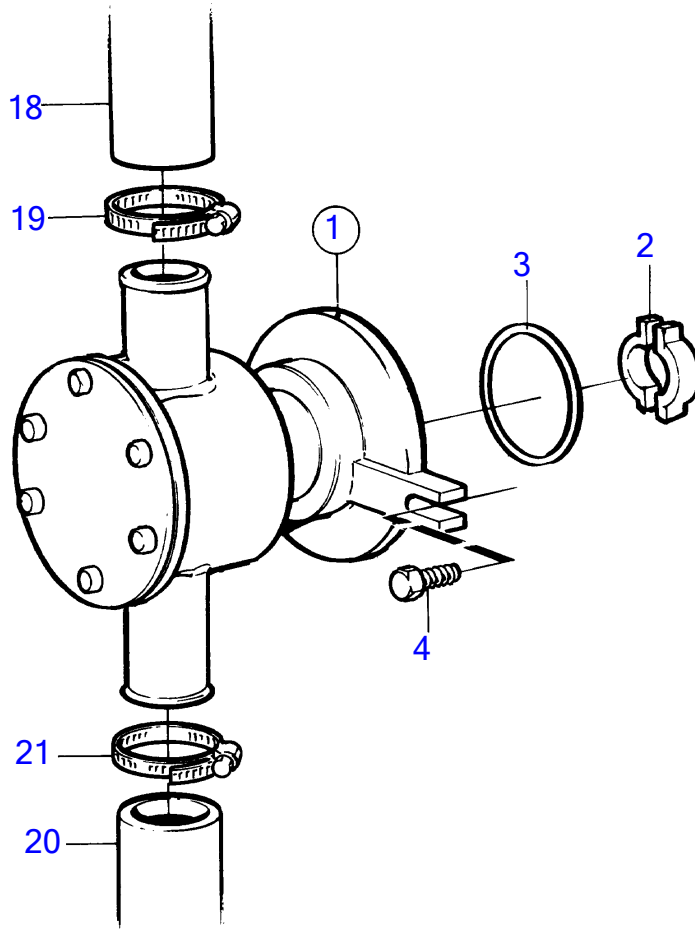

KAMD42B

11480

KAMD42B

REF	PART NO.	QTY	DESCRIPTION	SEE SEC.	NOTES
1	860629	1	Sea water pump		
			.	556	
2	858467	1	Companion flange		
3	968971	1	O-ring		
4	946173	1	Flange screw		
5	946671	1	Flange screw		
6	860701	1	Bracket		
7	860700	1	Clamp		
8	861387	1	Bracket		
9	947760	1	Flange screw		
10	857045	2	Clamp		
11	843075	2	Spacer sleeve		
12	945444	2	Flange screw		
13	955894	2	Washer		
14	846780	1	Bracket		
15		1	Screw	526	
16	952640	1	Clamp		
17	968855	1	Flange screw		
17A	955893	1	Washer		
18	860997	1	Hose		Sea water pump-oil cooler.
19	943476	1	Hose clamp		Intake-sea water pump.
20	860640	1	Hose		
21	961669	2	Hose clamp		