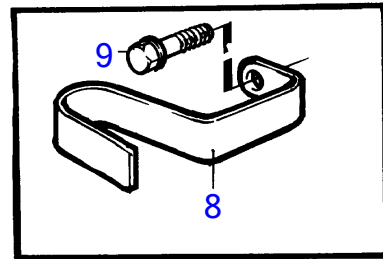

KAMD42B

11480

KAMD42B

REF	PART NO.	QTY	DESCRIPTION	SEE SEC.	NOTES
1	860629	1	Sea water pump		
			.	556	
2	858467	1	Companion flange		
3	968971	1	O-ring		
4	946173	1	Flange screw		
5	946671	1	Flange screw		
6	860701	1	Bracket		
7	860700	1	Clamp		
8	861387	1	Bracket		
9	947760	1	Flange screw		
10	857045	2	Clamp		
11	843075	2	Spacer sleeve		
12	945444	2	Flange screw		
13	955894	2	Washer		
14	846780	1	Bracket		
15		1	Screw	526	
16	952640	1	Clamp		
17	968855	1	Flange screw		
17A	955893	1	Washer		
18	860997	1	Hose		Sea water pump-oil cooler.
19	943476	1	Hose clamp		Intake-sea water pump.
20	860640	1	Hose		
21	961669	2	Hose clamp		