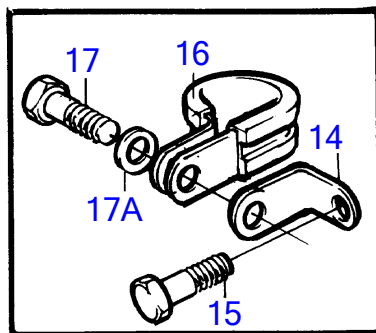

KAMD42B

11480

KAMD42B

REF	PART NO.	QTY	DESCRIPTION	SEE SEC.	NOTES
1	860629	1	Sea water pump		
			.	556	
2	858467	1	Companion flange		
3	968971	1	O-ring		
4	946173	1	Flange screw		
5	946671	1	Flange screw		
6	860701	1	Bracket		
7	860700	1	Clamp		
8	861387	1	Bracket		
9	947760	1	Flange screw		
10	857045	2	Clamp		
11	843075	2	Spacer sleeve		
12	945444	2	Flange screw		
13	955894	2	Washer		
14	846780	1	Bracket		
15		1	Screw	526	
16	952640	1	Clamp		
17	968855	1	Flange screw		
17A	955893	1	Washer		
18	860997	1	Hose		Sea water pump-oil cooler.
19	943476	1	Hose clamp		Intake-sea water pump.
20	860640	1	Hose		
21	961669	2	Hose clamp		