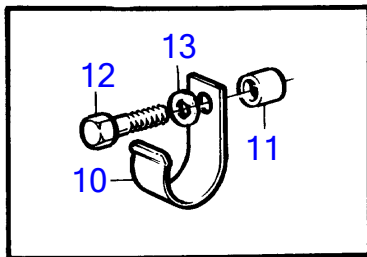

KAMD42B

11480

KAMD42B

REF	PART NO.	QTY	DESCRIPTION	SEE SEC.	NOTES
1	860629	1	Sea water pump		
			.	556	
2	858467	1	Companion flange		
3	968971	1	O-ring		
4	946173	1	Flange screw		
5	946671	1	Flange screw		
6	860701	1	Bracket		
7	860700	1	Clamp		
8	861387	1	Bracket		
9	947760	1	Flange screw		
10	857045	2	Clamp		
11	843075	2	Spacer sleeve		
12	945444	2	Flange screw		
13	955894	2	Washer		
14	846780	1	Bracket		
15		1	Screw	526	
16	952640	1	Clamp		
17	968855	1	Flange screw		
17A	955893	1	Washer		
18	860997	1	Hose		Sea water pump-oil cooler.
19	943476	1	Hose clamp		Intake-sea water pump.
20	860640	1	Hose		
21	961669	2	Hose clamp		