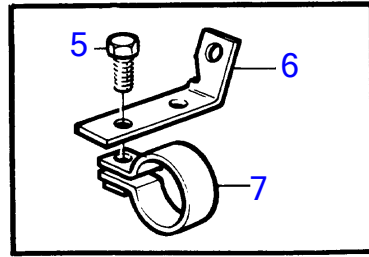

KAMD42B

11480

KAMD42B

REF	PART NO.	QTY	DESCRIPTION	SEE SEC.	NOTES
1	860629	1	Sea water pump		
			.	556	
2	858467	1	Companion flange		
3	968971	1	O-ring		
4	946173	1	Flange screw		
5	946671	1	Flange screw		
6	860701	1	Bracket		
7	860700	1	Clamp		
8	861387	1	Bracket		
9	947760	1	Flange screw		
10	857045	2	Clamp		
11	843075	2	Spacer sleeve		
12	945444	2	Flange screw		
13	955894	2	Washer		
14	846780	1	Bracket		
15		1	Screw	526	
16	952640	1	Clamp		
17	968855	1	Flange screw		
17A	955893	1	Washer		
18	860997	1	Hose		Sea water pump-oil cooler.
19	943476	1	Hose clamp		Intake-sea water pump.
20	860640	1	Hose		
21	961669	2	Hose clamp		