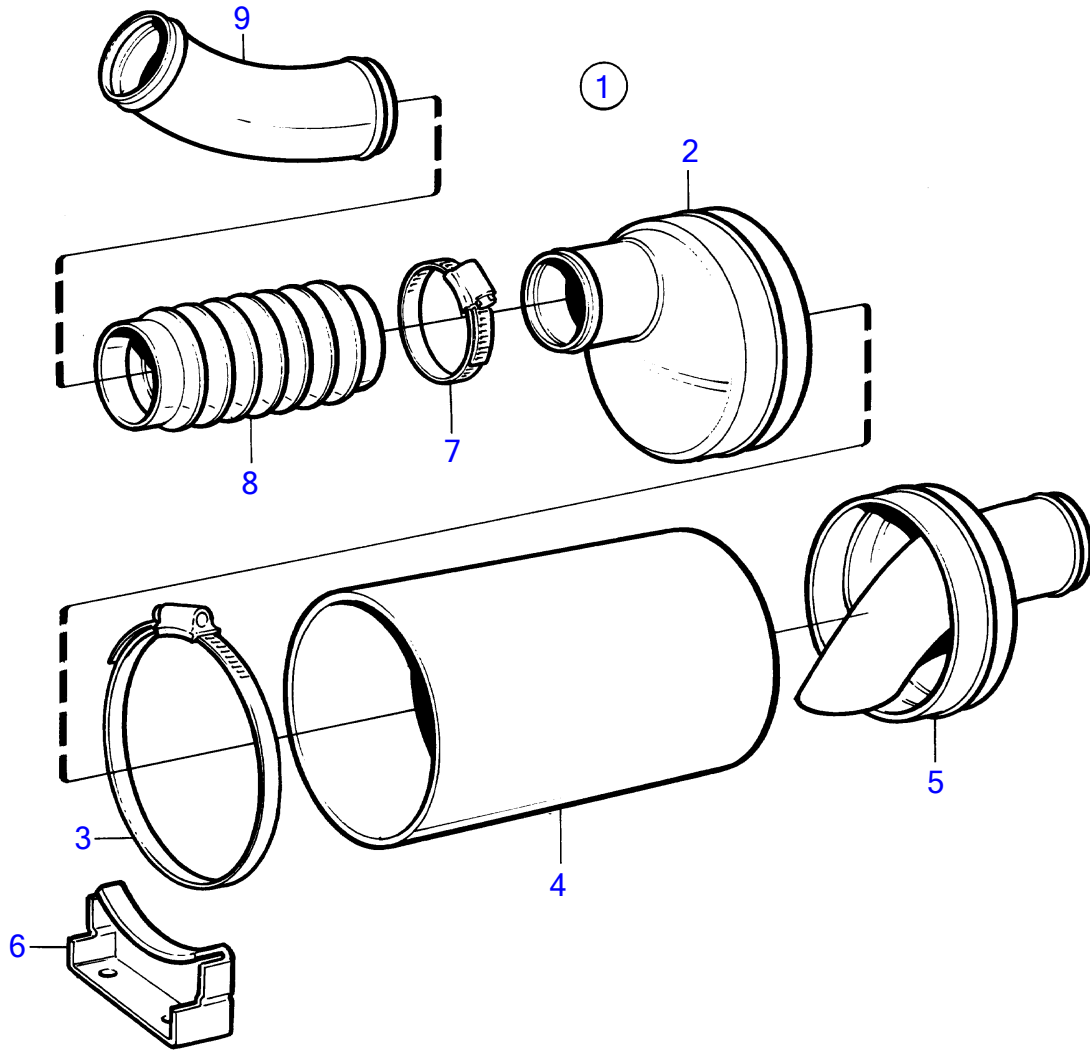

KAMD42A

10686

KAMD42A

| REF | PART NO. | QTY | DESCRIPTION            | NOTES |
|-----|----------|-----|------------------------|-------|
| 1   | 854760   | 1   | Kit                    |       |
| 2   |          | 1   | • cover                |       |
| 3   | 949000   | 4   | • Hose clamp           |       |
| 4   | 842766   | 1   | • Exhaust hose         |       |
| 5   |          | 1   | • cover                |       |
| 6   | 842767   | 2   | • Bracket              |       |
| 7   | 853012   | X   | Hose clamp             |       |
| 8   | 854763   | X   | Exhaust hose           |       |
| 9   | 872017   | 1   | Riser                  | 45°   |
|     | 872024   | 1   | Riser                  | 90°   |
| 10  | 854754   | 1   | Kit                    |       |
| 11  |          | 1   | • Grommet              |       |
| 12  | 854481   | 1   | • Exhaust flap         |       |
| 13  | 853012   | 1   | • Hose clamp           |       |
| 14  | 854490   | 1   | • Gasket               |       |
| 15  | 961348   | 4   | • Cross recessed screw |       |