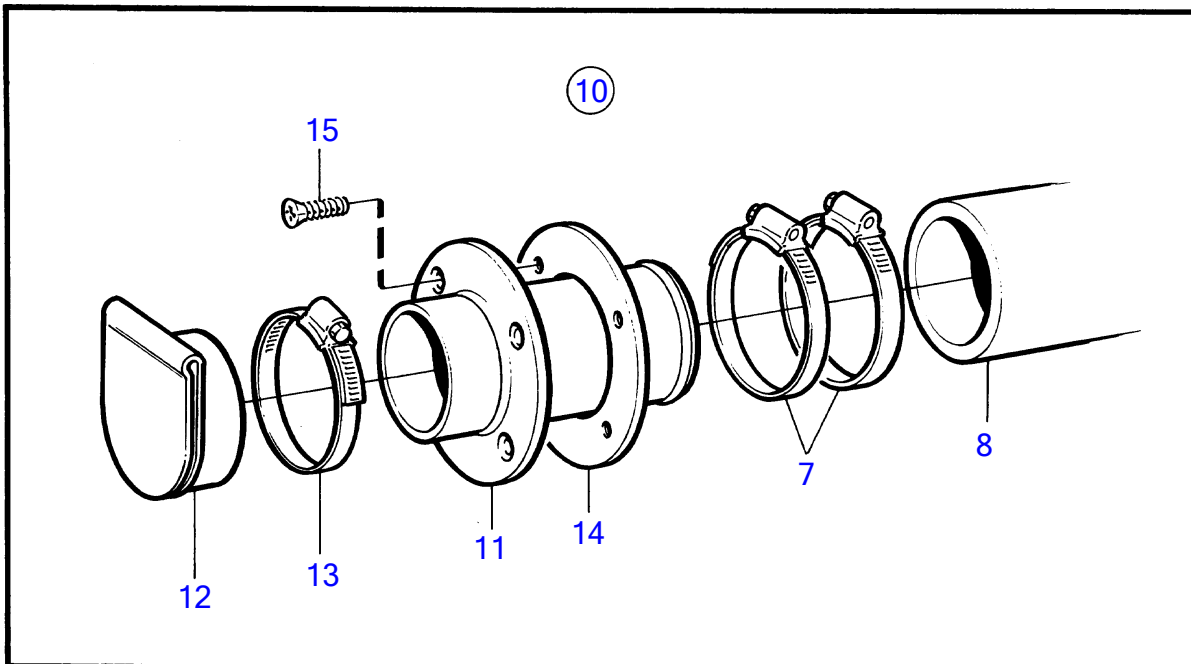

KAMD42A

10686

KAMD42A

| REF | PART NO. | QTY | DESCRIPTION            | NOTES |
|-----|----------|-----|------------------------|-------|
| 1   | 854760   | 1   | Kit                    |       |
| 2   |          | 1   | • cover                |       |
| 3   | 949000   | 4   | • Hose clamp           |       |
| 4   | 842766   | 1   | • Exhaust hose         |       |
| 5   |          | 1   | • cover                |       |
| 6   | 842767   | 2   | • Bracket              |       |
| 7   | 853012   | X   | Hose clamp             |       |
| 8   | 854763   | X   | Exhaust hose           |       |
| 9   | 872017   | 1   | Riser                  | 45°   |
|     | 872024   | 1   | Riser                  | 90°   |
| 10  | 854754   | 1   | Kit                    |       |
| 11  |          | 1   | • Grommet              |       |
| 12  | 854481   | 1   | • Exhaust flap         |       |
| 13  | 853012   | 1   | • Hose clamp           |       |
| 14  | 854490   | 1   | • Gasket               |       |
| 15  | 961348   | 4   | • Cross recessed screw |       |