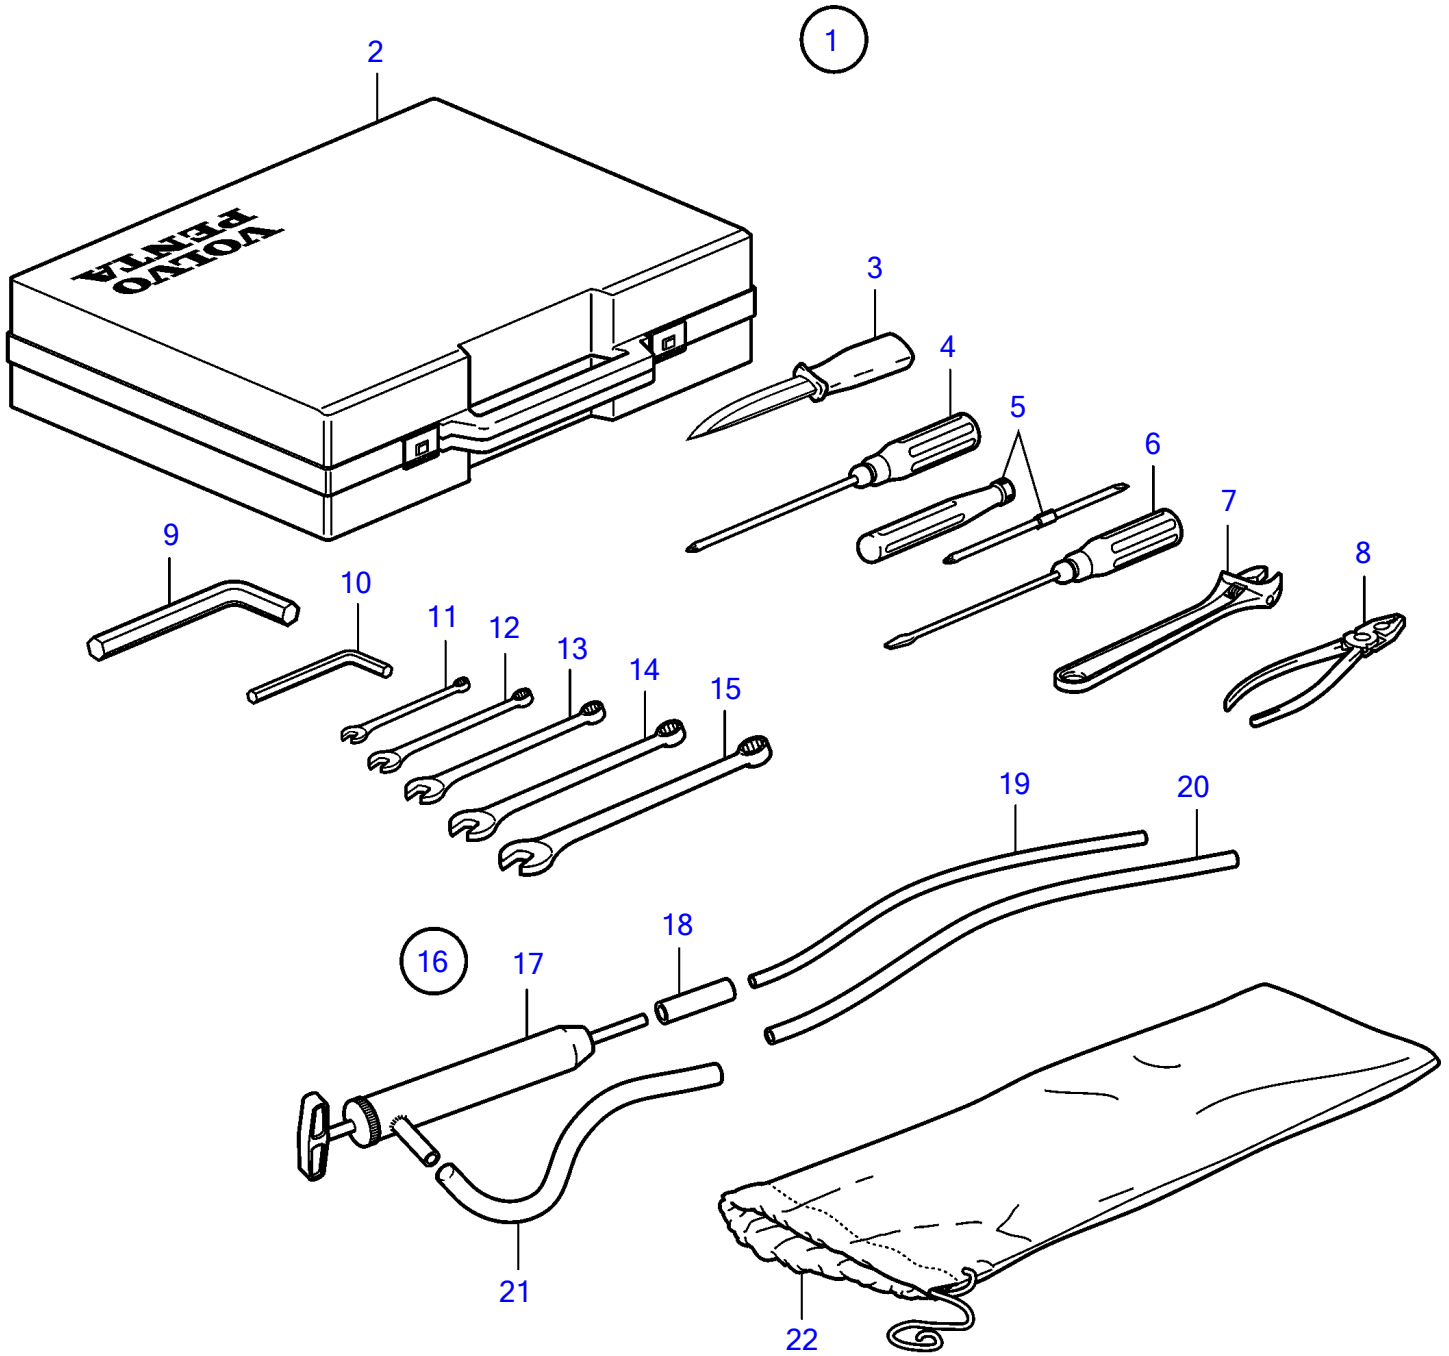

KAD42A, KAMD42A

9236

KAD42A, KAMD42A

REF	PART NO.	QTY	DESCRIPTION	NOTES
1	858282	1	Tool kit	
2	859370	1	• Tool bag	(858281)
3	(858280)	1	• Sheath knife	Obsolete part
4	(962183)	1	• Phillips screwdriver	Obsolete part
5	(963929)	1	• Combination screwdri	Obsolete part
6	804771	1	• Screwdriver	
7	755	1	• Adjustable wrench	
	3803911	1	• Alternator, exch, exch	
8	(858279)	1	• Combination pliers	Obsolete part
9	(914005)	1	• Allen wrench	Obsolete part
10	914002	1	• Allen wrench	
11	(858274)	1	• Tool	8mm, Obsolete part
12	(858275)	1	• Blocking key	10mm, Obsolete part
13	(858276)	1	• Blocking key	13mm, Obsolete part
14	(858277)	1	• Blocking key	17mm, Obsolete part
15	(858278)	1	• Blocking key	1/2", Obsolete part
16	875117	1	• Oil bilge pump	
17		1	• • oil bilge pump	
18	(841046)	1	• • Rubber hose	Obsolete part
19	835964	1	• • Oil scavenging pipe	L=1000mm
20	(841527)	1	• • Oil scavenging pipe	Obsolete part, L=711mm
21	806282	1	• • Plastic hose	
22	844642	1	• • Tool bag	