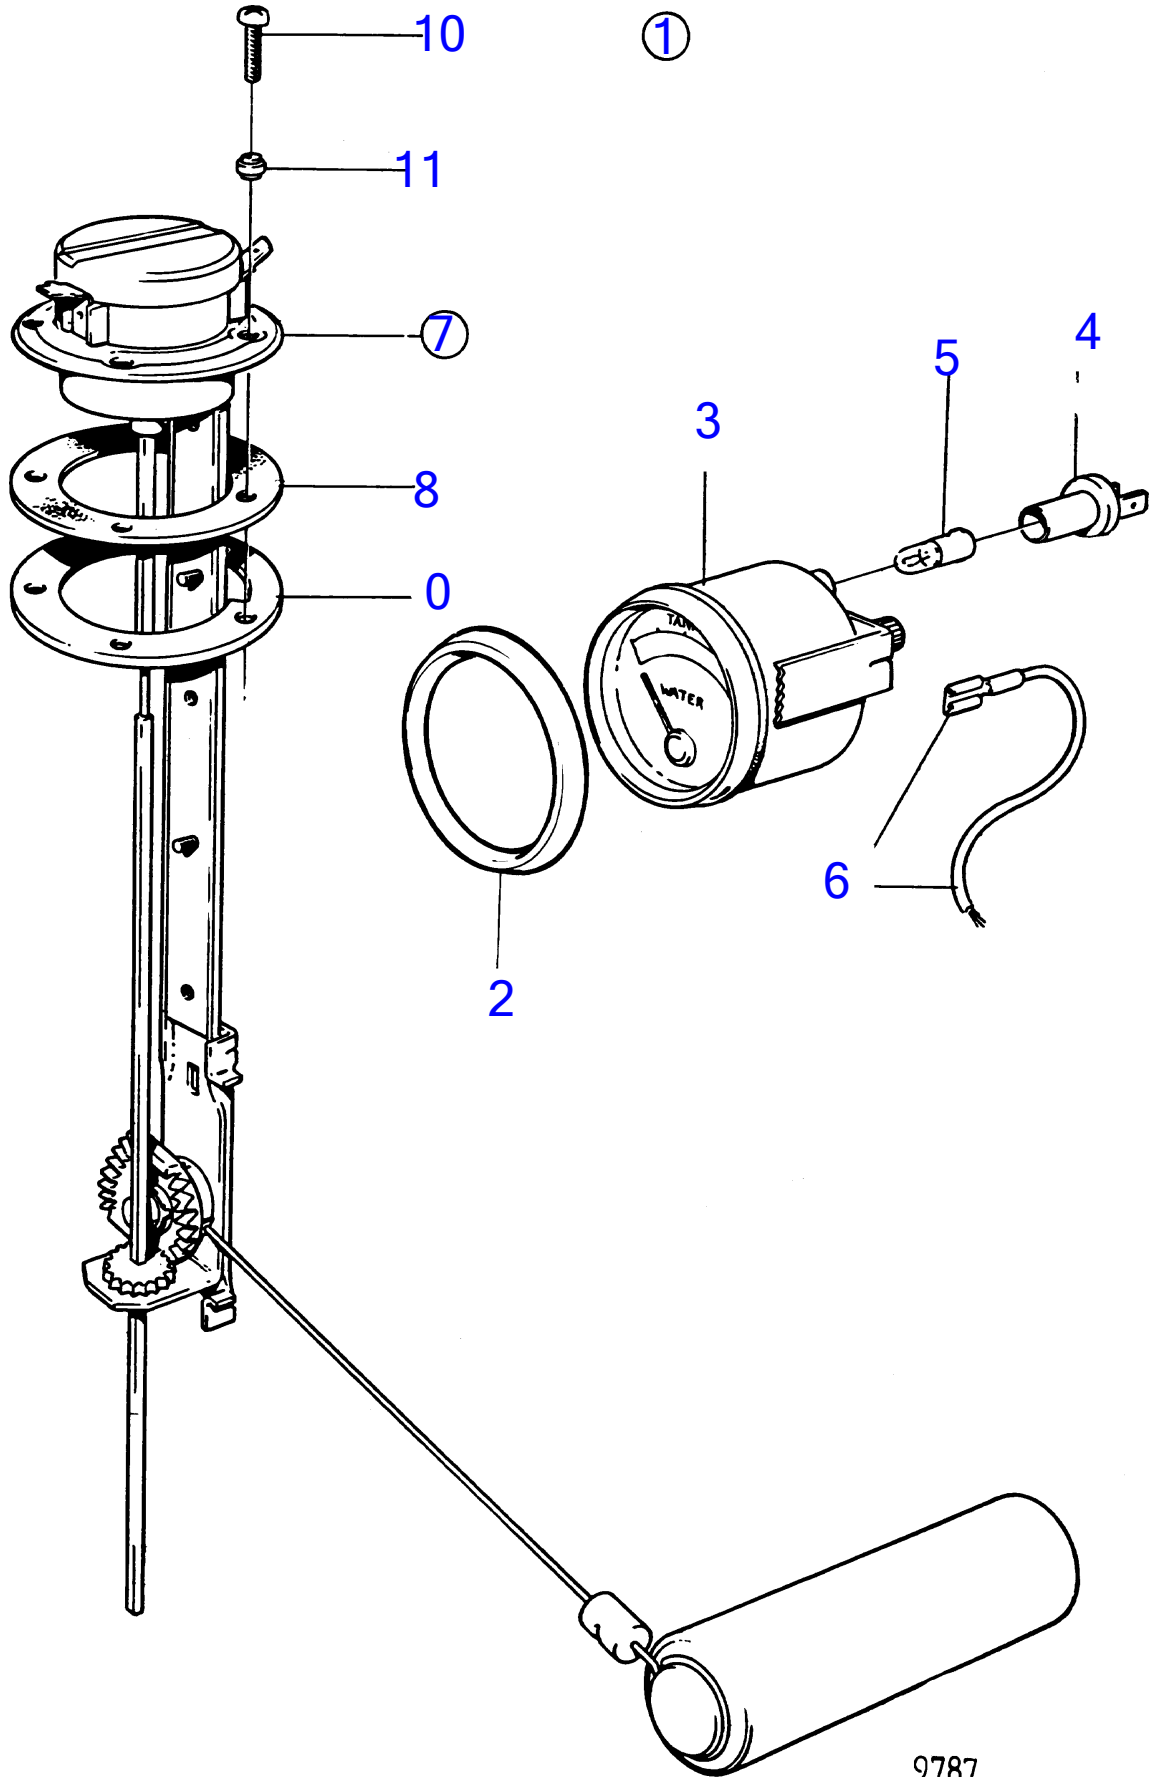

KAD42A, KAMD42A

KAD42A, KAMD42A

REF	PART NO.	QTY	DESCRIPTION	NOTES
1	1140462	1	Water level gauge ki	12V, Obsolete part
2	858643	1	• Front ring	
3	863942	1	• Water level gauge	
4	863945	2	• • Lamp socket	For instruments with partno 828632,828635 should white bulb 19923 and bulb holder 808175 be installed.
5	863946	2	• • Bulb	
6		X	• cables and terminals	See group 3
7	834389	1	• Tank sensor	
8	89865	1	• • Gasket	
9	834480	1	• • Flange	
10	956078	4	• • Cross recessed screw	
	956081	1	• • Cross recessed screw	
11	834481	5	• • Gasket	

7745930-90-20783B

9787

Upd:2011-03-18

KAD42A, KAMD42A, DP-D, HS1A, MS5B

VOLVO
PENTA