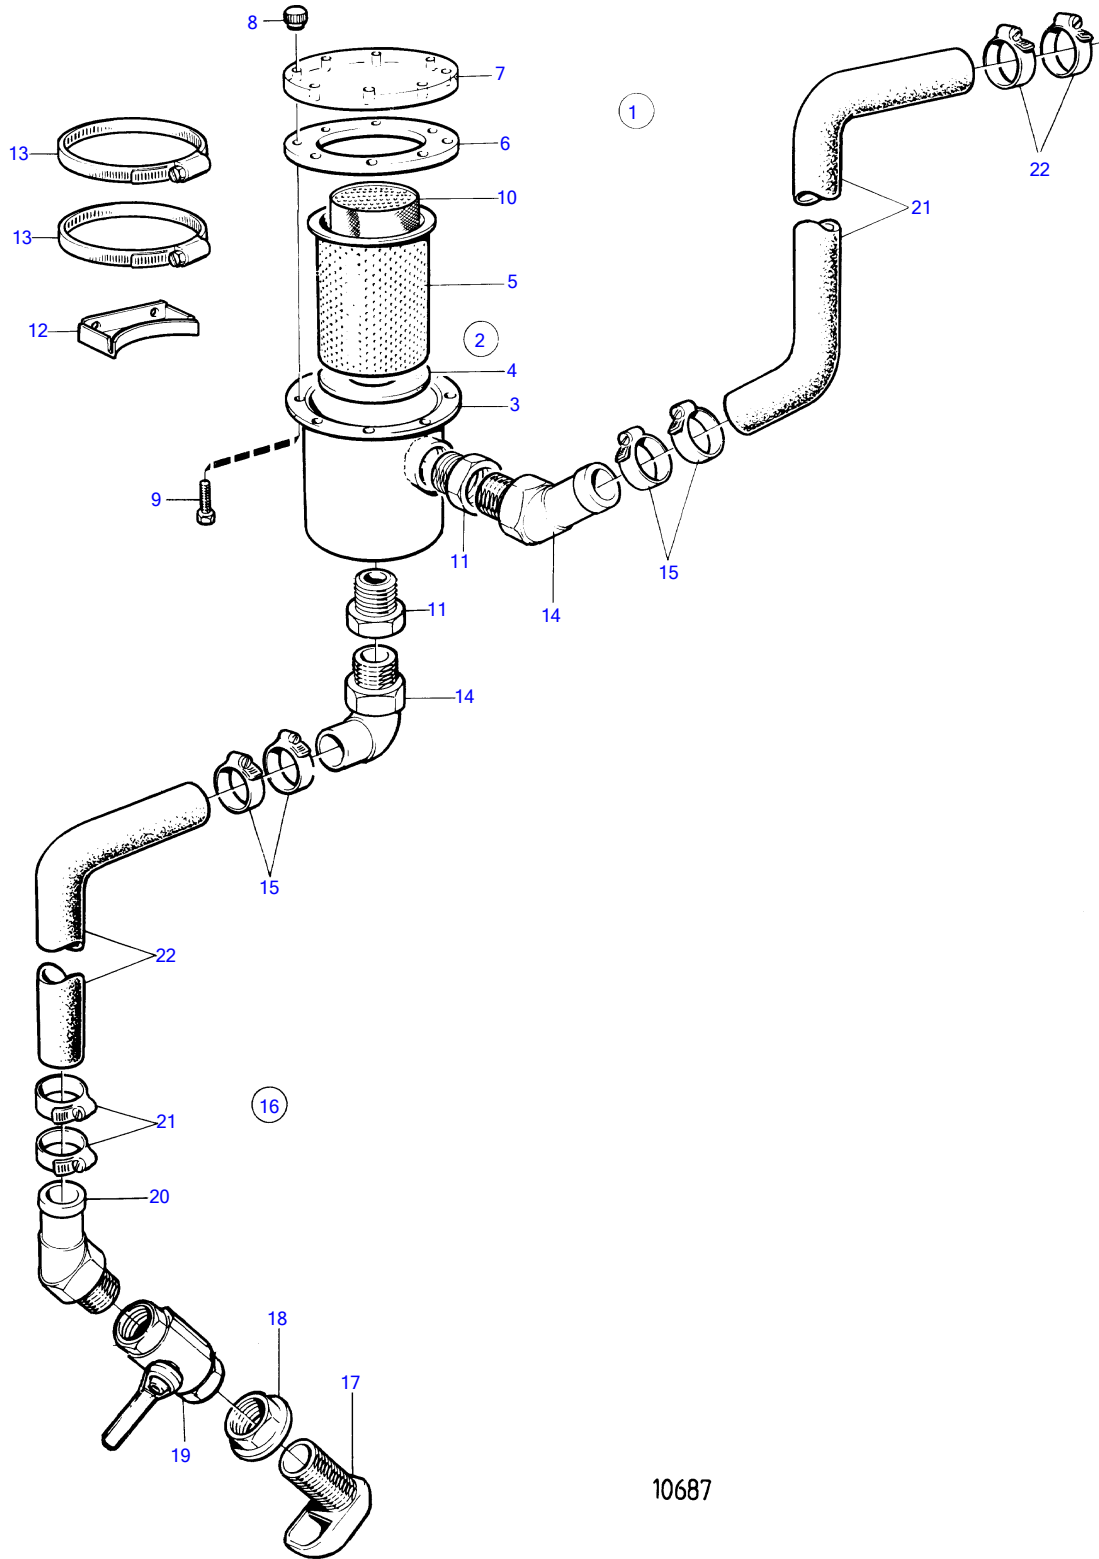

KAD42A, KAMD42A

10687

KAD42A, KAMD42A

REF	PART NO.	QTY	DESCRIPTION	NOTES
1	1140034	1	Sea water filter	
2	842466	1	• Sea water filter	
3		1	• • housing	
4	843361	1	• • Gasket	
5	843358	1	• • Filter	
6	843360	1	• • Gasket	
7	843359	1	• • Cardboard tube	
8	843357	8	• • Nut	
9	843362	8	• • Screw	
10	844902	1	• Sea water filter	
11	844903	2	• Bushing	
12	828061	2	• Retainer	
13	961678	2	• Hose clamp	
14	828696	2	• Hose attachment	
15	961669	4	• Hose clamp	
16	1140129	1	Cooling water inlet	D=32mm
17	836876	1	• Strainer	
18	836879	1	• Nut	
19	1140125	1	• Ball valve	
20	828696	1	• Hose attachment	45°
21	961670	2	• Hose clamp	
22	828461	X	Hose	D=32mm