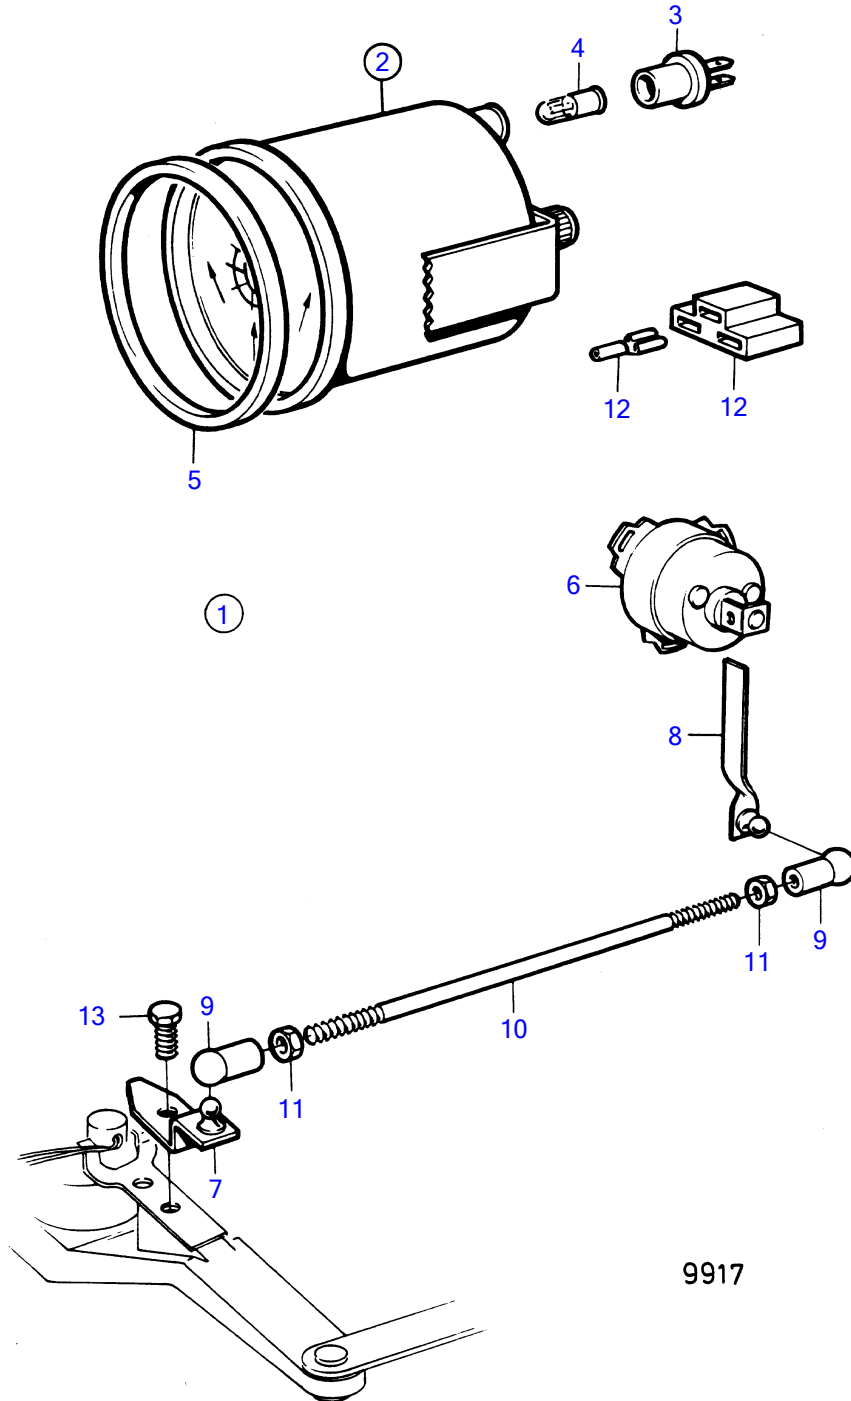

KAD42A, KAMD42A

9917

KAD42A, KAMD42A

REF	PART NO.	QTY	DESCRIPTION	NOTES
1	1140465	1	Rudder indicator kit	For engine with reverse gear.
2	863944	1	• Rudder indicator	
3	863945	1	• • Lamp socket	For rudder indicator instruments with part no 828698 should white bulb 19923 and bulb holder 808175 be installed
4	863946	1	• • Bulb	For rudder indicator instruments with part no 828698 should white bulb 19923 and bulb holder 808175 be installed, Red
5	858643	1	• Front ring	
6	837772	1	• Position sensor	
12		X	• cables and terminals	See group 3