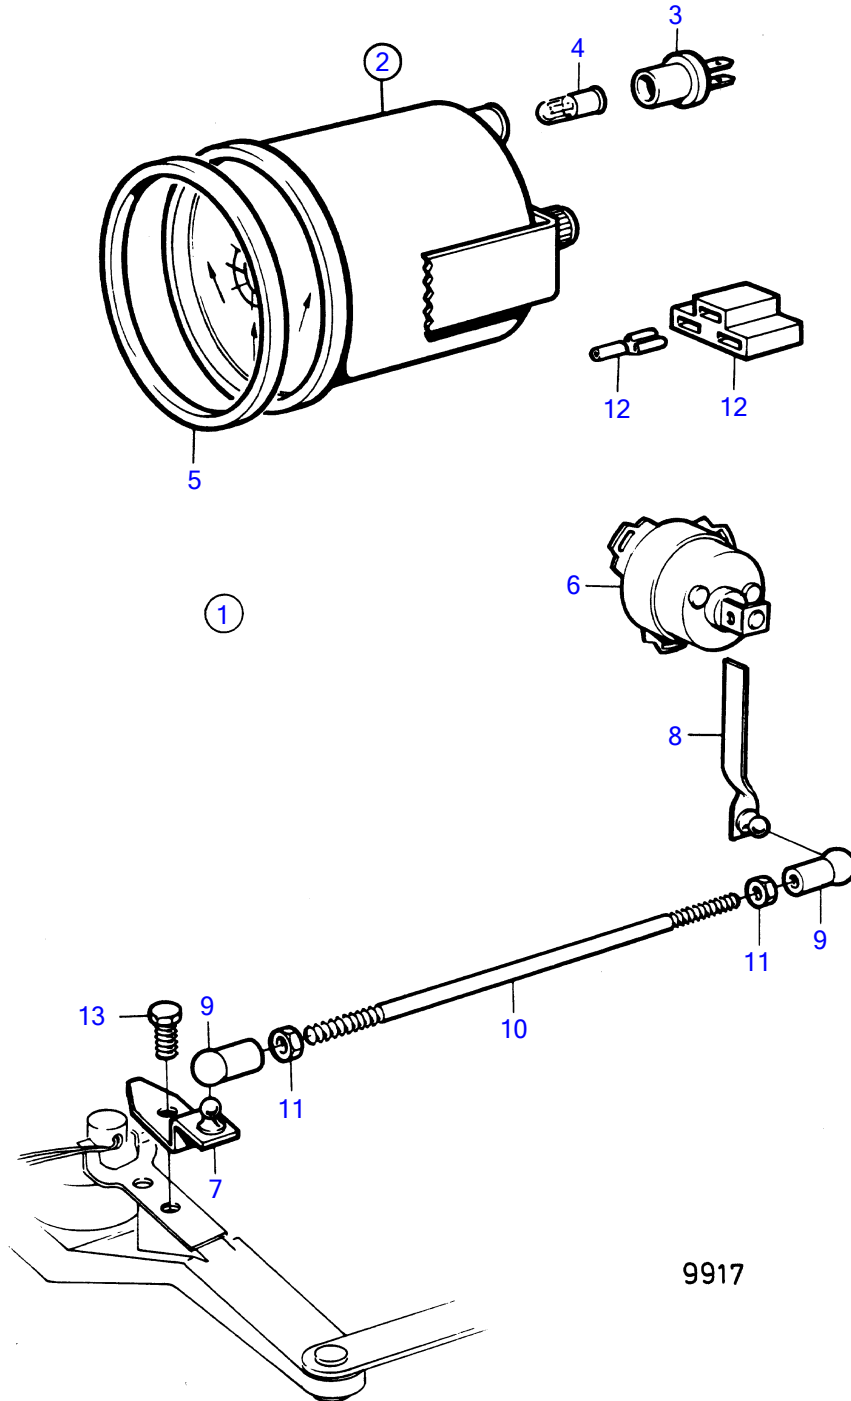

KAD42A, KAMD42A

KAD42A, KAMD42A

REF	PART NO.	QTY	DESCRIPTION	NOTES
1	1140463	1	Rudder indicator kit	For diesel engine with Duoprop drive unit.
2	863944	1	• Rudder indicator	
3	863945	1	• • Lamp socket	For rudder indicator instruments with part no 828698 should white bulb 19923 and bulb holder 808175 be installed
4	863946	1	• • Bulb	For rudder indicator instruments with part no 828698 should white bulb 19923 and bulb holder 808175 be installed, Red
5	858643	1	• Front ring	
6	837772	1	• Position sensor	
7	853176	1	• Bracket	
8	853177	1	• Intermediate lever	
9	946704	1	• Ball socket	Left hand threads
	946703	1	• Ball socket	Right hand threads
10	943549	1	• Control rod	
11	942836	1	• Hexagon nut	Left hand threads
	955780	1	• Hexagon nut	Right hand threads
12		X	• cables and terminals	See group 3
13	940199	1	Hexagon screw	