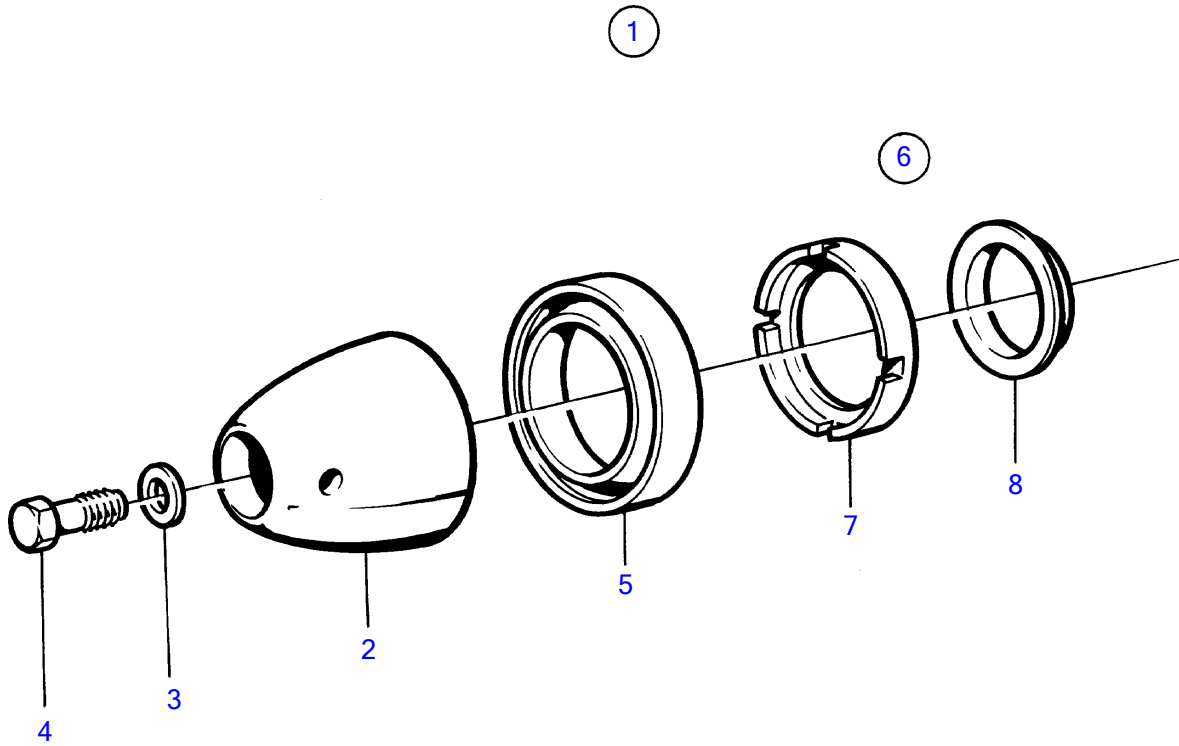

KAD42A, KAMD42A

KAD42A, KAMD42A

REF	PART NO.	QTY	DESCRIPTION	NOTES
1	854666	1	Propeller cone kit	Repl by 872614
2		1	• propeller cone	Black
3	941670	1	• Washer	
4	852216	1	• Lock screw	
5	853676	1	• Spacer ring	For diesel engine with Duoprop drive unit.
6	854667	1	• Spare parts kit	
7	854294	1	• • Plastic washer	
8		1	• • • pressure washer	
9	854669	1	Tool kit	