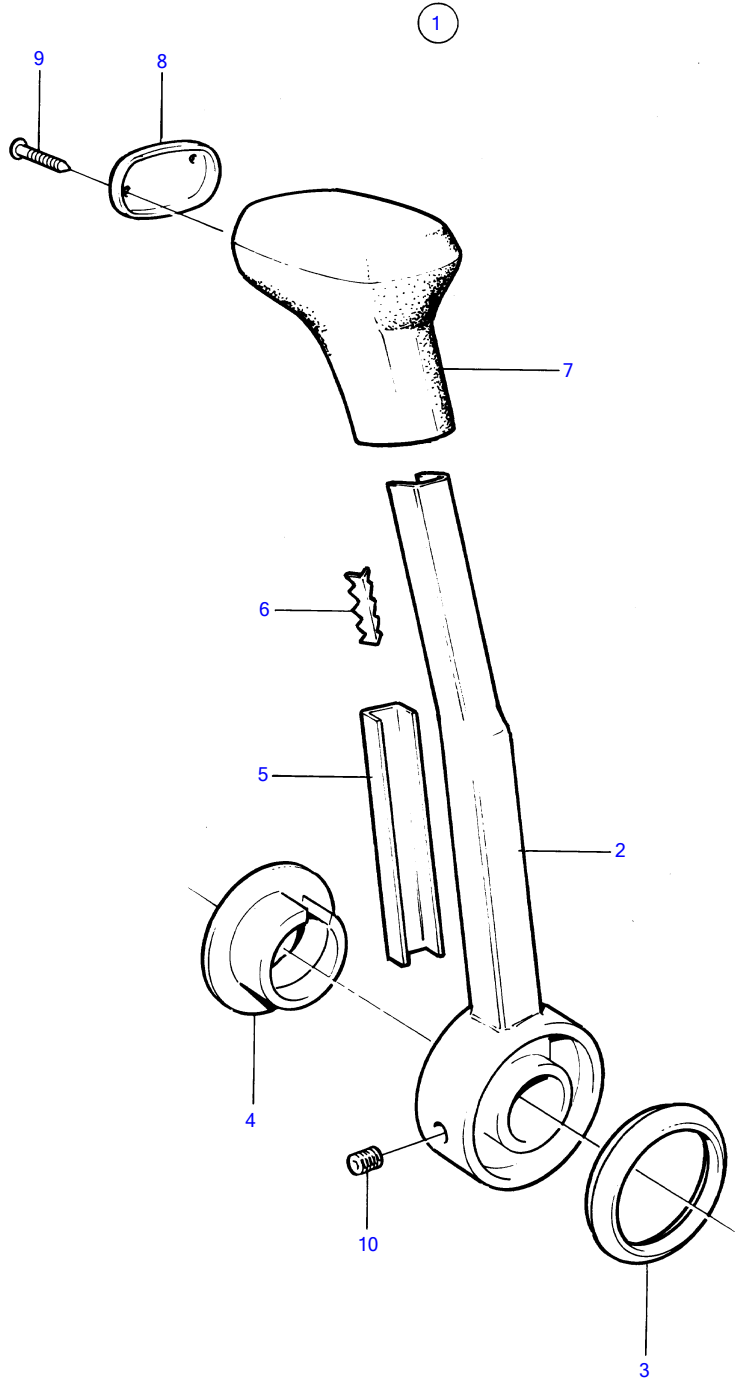

KAD42A, KAMD42A

7597

KAD42A, KAMD42A

REF	PART NO.	QTY	DESCRIPTION
1	852347	1	Hand lever
2		1	• handle
3		1	• ring
4		1	• support ring
5		1	• bar
6		1	• lock washer
7		1	• handle
8		1	• cover
9	853003	2	• Nail
10	963678	1	• Hex. socket screw