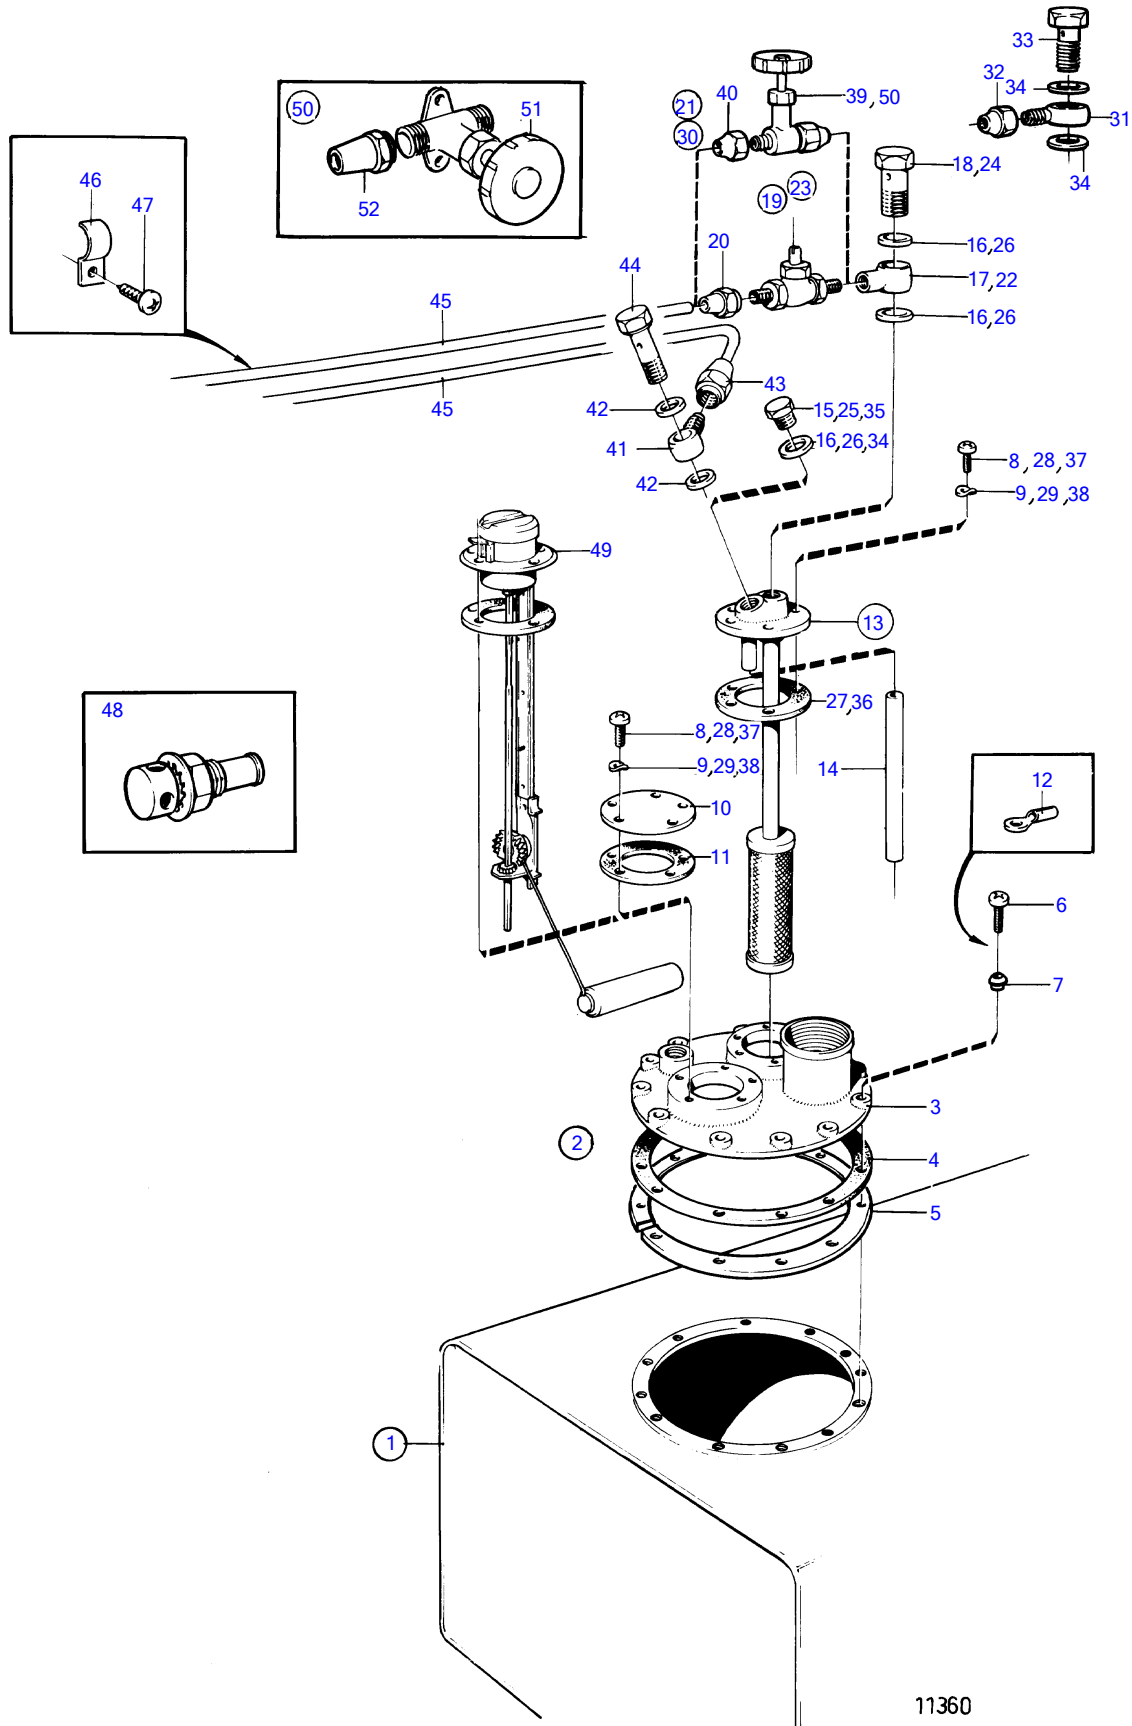

KAD42A, KAMD42A

KAD42A, KAMD42A

REF	PART NO.	QTY	DESCRIPTION	SEE SEC.	NOTES
1	(1140064)	1	Fuel tank		40L, Obsolete part
2	(1140063)	1	• Cardboard tube		Obsolete part
3	833799	1	• • Cardboard tube		
4	859064	1	• • Gasket		
5	828338	1	• • Flange		For external manufactured fuel tank
6	956080	12	• • Cross recessed screw		
7	834481	12	• • Gasket		
8	956076	10	• • Cross recessed screw		
9	941905	10	• • Spring washer		
10	833801	1	• • Cardboard tube		
11	89865	1	• • Gasket		
12	881493	1	• • Cable terminal		
13	828341	1	• Suction pipe		L=242mm
	828372	1	• Suction pipe		L=333mm
	828373	1	• Suction pipe		L=458mm
14	941279	1	• • Hose		
15	191830	1	• Plug		
16	957178	3	• Gasket		
17	833857	1	• Banjo nipple		
18	25167	1	• Hollow screw		
19	(803684)	1	• Shut-off cock		Obsolete part
20	954322	1	• • Fitting nut		
21	(828375)	1	Connector kit		5/16", Obsolete part
22	833857	1	• Banjo nipple		
23	(803684)	1	• Shut-off cock		5/16", Obsolete part
24	25167	1	• Hollow screw		
25	191830	1	• Plug		
26	957178	3	• Gasket		
27	89865	1	• Gasket		
28	956076	10	• Cross recessed screw		
29	941905	10	• Spring washer		
30	(828376)	1	Connector kit		3/8", Obsolete part
31	191600	1	• Banjo nipple		
32	954323	1	• Fitting nut		
33	25167	1	• Hollow screw		
34	957178	3	• Gasket		
35	191830	1	• Plug		
36	89865	1	• Gasket		
37	956076	10	• Cross recessed screw		
38	941905	10	• Spring washer		
39	841523	1	• Faucet		3/8"
40	954323	2	• Fitting nut		
41	807060	1	Banjo nipple		5/16"
42	957178	2	Gasket		
43	807061	1	Cap nut		
44	25167	1	Hollow screw		
45	954305	X	Tube		5/16"
			Bulletin P-23-4-3	P-23-4-3-EN	Fuel Line 5/16", Copper Pipe
45	954307	X	Tube		3/8"
	1140062	X	Copper tube		3/8" L=25,00M
46	951189	X	Clamp		
47	955139	X	Cross recessed screw		
48	(1144037)	1	Tank valve		Obsolete part
49		1	tank meter	20783	
50	838418	1	Fuel tap		3/8"
51	841523	1	• Faucet		
52	954323	2	• Fitting nut		