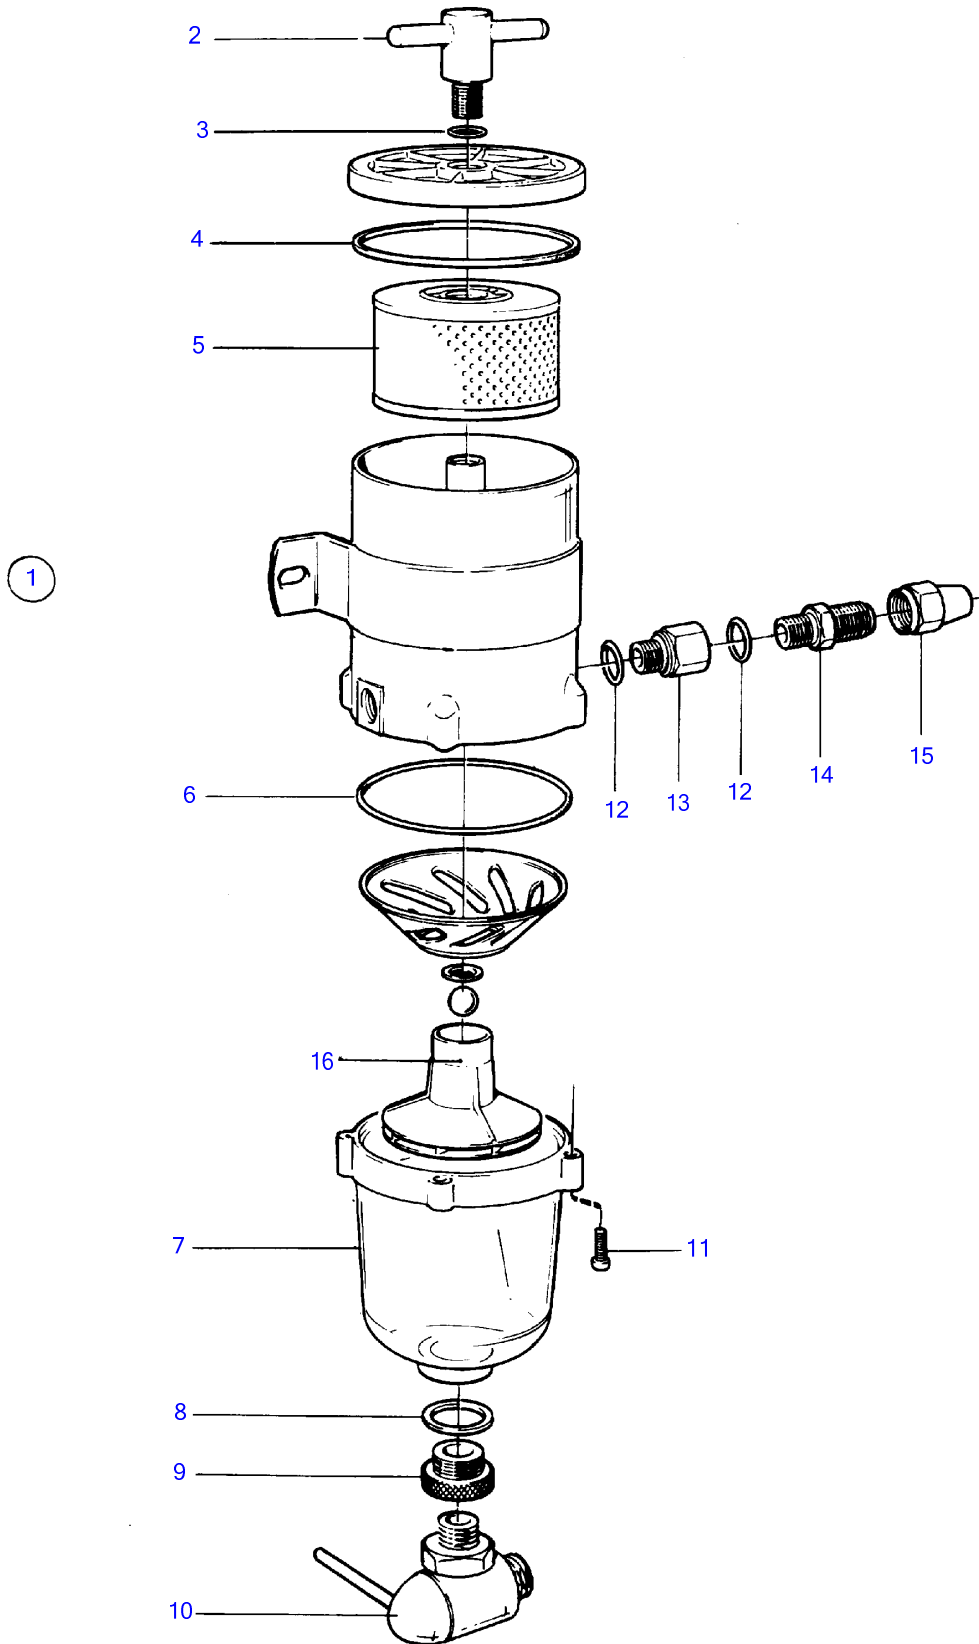

KAD42A, KAMD42A

KAD42A, KAMD42A

REF	PART NO.	QTY	DESCRIPTION	SEE SEC.	NOTES
1	828958	1	Fuel strainer		
			Bulletin 50-01	50-01-EN	Extra Fuel Filter
2		1	• screw		
3	1140250	1	• Gasket		
4	1140252	1	• Gasket		
5	828897	1	• Filter insert		
6	1140251	1	• Gasket		
7	(860930)	1	• Bowl		Obsolete part
8	860931	1	• Outlet valve		
9	860932	1	• Reduction valve		
10	(860933)	1	• Shut-off cock		Obsolete part
11		4	• screw		
12	858601	4	• O-ring		
13	828937	2	• Nipple		
14	828942	2	• Nipple		
15	954323	2	• Fitting nut		
16	860929	1	• Insert		