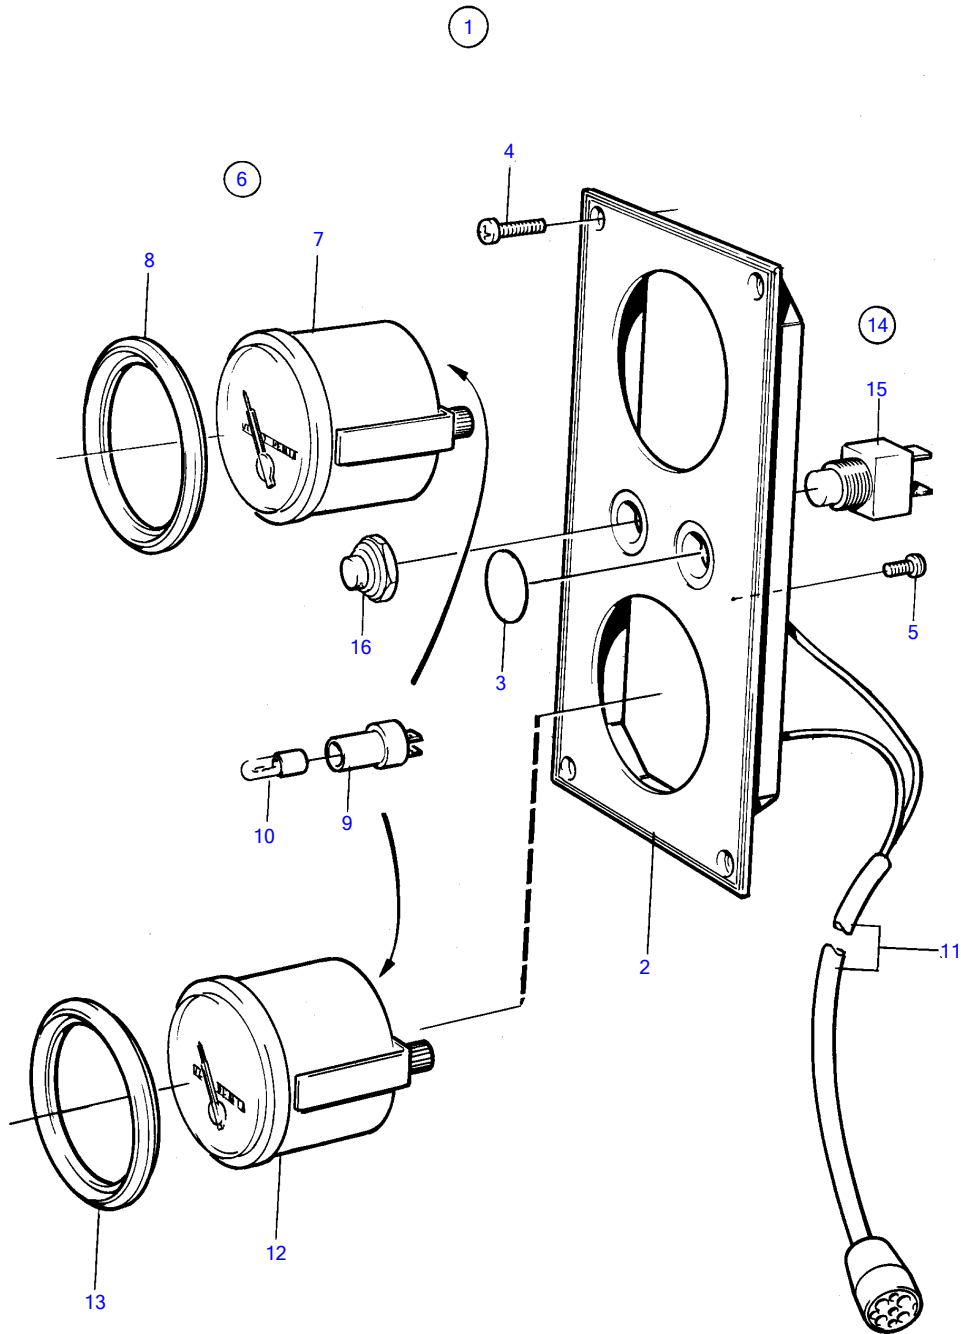

KAD42A, KAMD42A

6709

KAD42A, KAMD42A

REF	PART NO.	QTY	DESCRIPTION	NOTES
1	(858874)	1	Instrument panel	Obsolete part
2	(858650)	1	• Instrument panel	Obsolete part
3	828607	2	• Cover plate	
4	828647	4	• Screw	
5	949947	1	• Cross recessed screw	
6	(1140464)	1	Hour recorder	12V/24V, Obsolete part
7	828615	1	• Hour counter	
8	858643	1	• Front ring	
9	808175	1	• Lamp socket	
10	19923	1	• Bulb	
11		1	• cables and terminals	See group 3
12		1	instrument	
13		1	front ring	
14	(828718)	1	Toggle switch	Closing during pressure and spring-loaded., Obsolete part
	(828719)	1	Toggle switch	Closing-breaking., Obsolete part
15	828584	1	• Toggle switch	For 828718
	828585	1	• Toggle switch	For 828719
16	828586	1	• Nut	