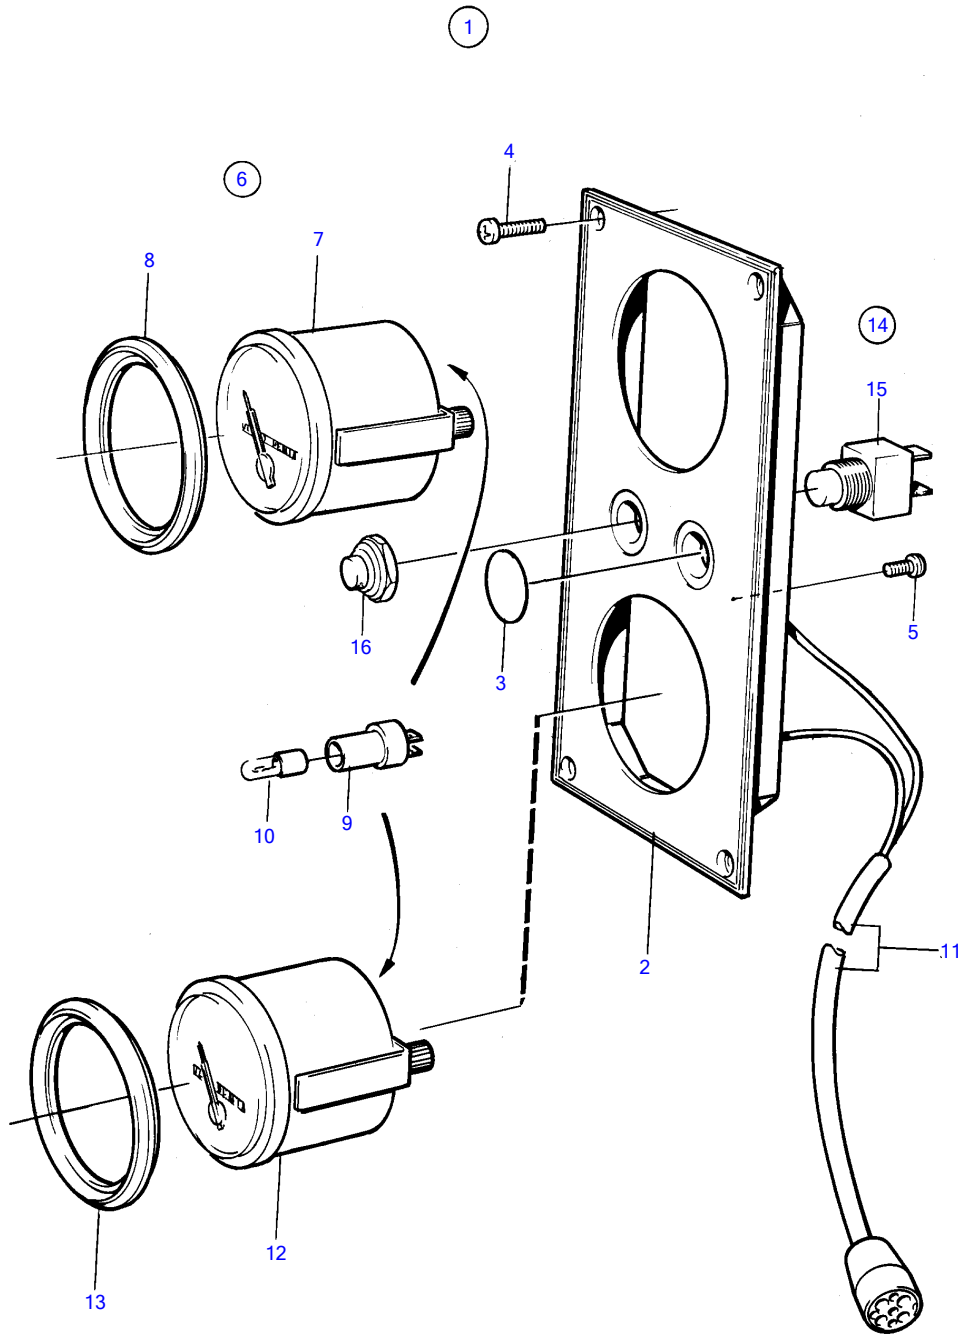

KAD42A, KAMD42A

6709

KAD42A, KAMD42A

REF	PART NO.	QTY	DESCRIPTION	NOTES
1	(858874)	1	Instrument panel	Obsolete part
2	(858650)	1	• Instrument panel	Obsolete part
3	828607	2	• Cover plate	
4	828647	4	• Screw	
5	949947	1	• Cross recessed screw	
6	(1140464)	1	Hour recorder	12V/24V, Obsolete part
7	828615	1	• Hour counter	
8	858643	1	• Front ring	
9	808175	1	• Lamp socket	
10	19923	1	• Bulb	
11		1	• cables and terminals	See group 3
12		1	instrument	
13		1	front ring	
14	(828718)	1	Toggle switch	Closing during pressure and spring-loaded., Obsolete part
	(828719)	1	Toggle switch	Closing-breaking., Obsolete part
15	828584	1	• Toggle switch	For 828718
	828585	1	• Toggle switch	For 828719
16	828586	1	• Nut	