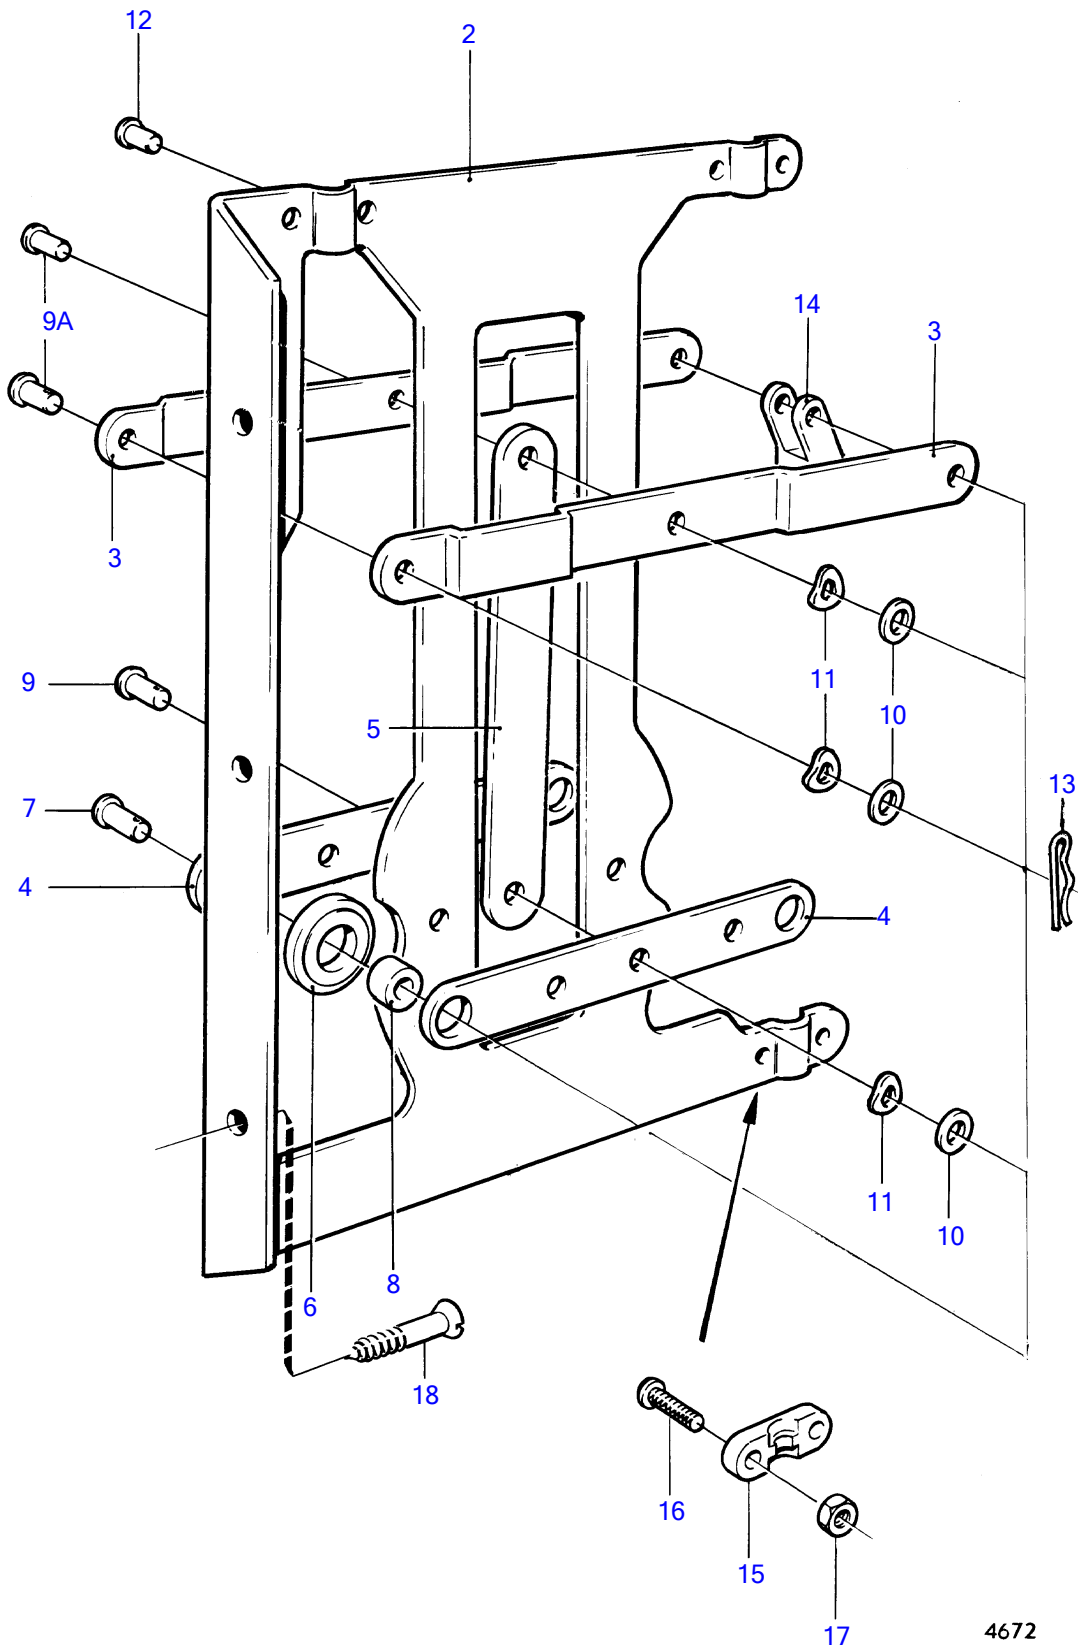

KAD42A, KAMD42A

1

4672

KAD42A, KAMD42A

REF	PART NO.	QTY	DESCRIPTION	NOTES
1	828164	1	Connection plate	
2		1	• housing	
3		2	• lever	
4		2	• lever	
5		1	• lever	
6	828180	2	• Roller	
7	828183	2	• Split pin	
8	828178	2	• Bushing	
9	(850358)	1	• Clevis pin	L=9mm, Obsolete part
9A	(828177)	2	• Clevis pin	L=12mm, Obsolete part
10	940191	3	• Washer	
11	(61544)	3	• Spring washer	Obsolete part
12	828182	1	• Clevis pin	
13	664822	6	• Split pin	(907824)
14	850452	3	• Fork	
15	850361	3	• Cable attachment	
16	956078	6	• Cross recessed screw	
17	955780	6	• Hexagon nut	
18	(905448)	3	• Screw	Early type (905447), Obsolete part