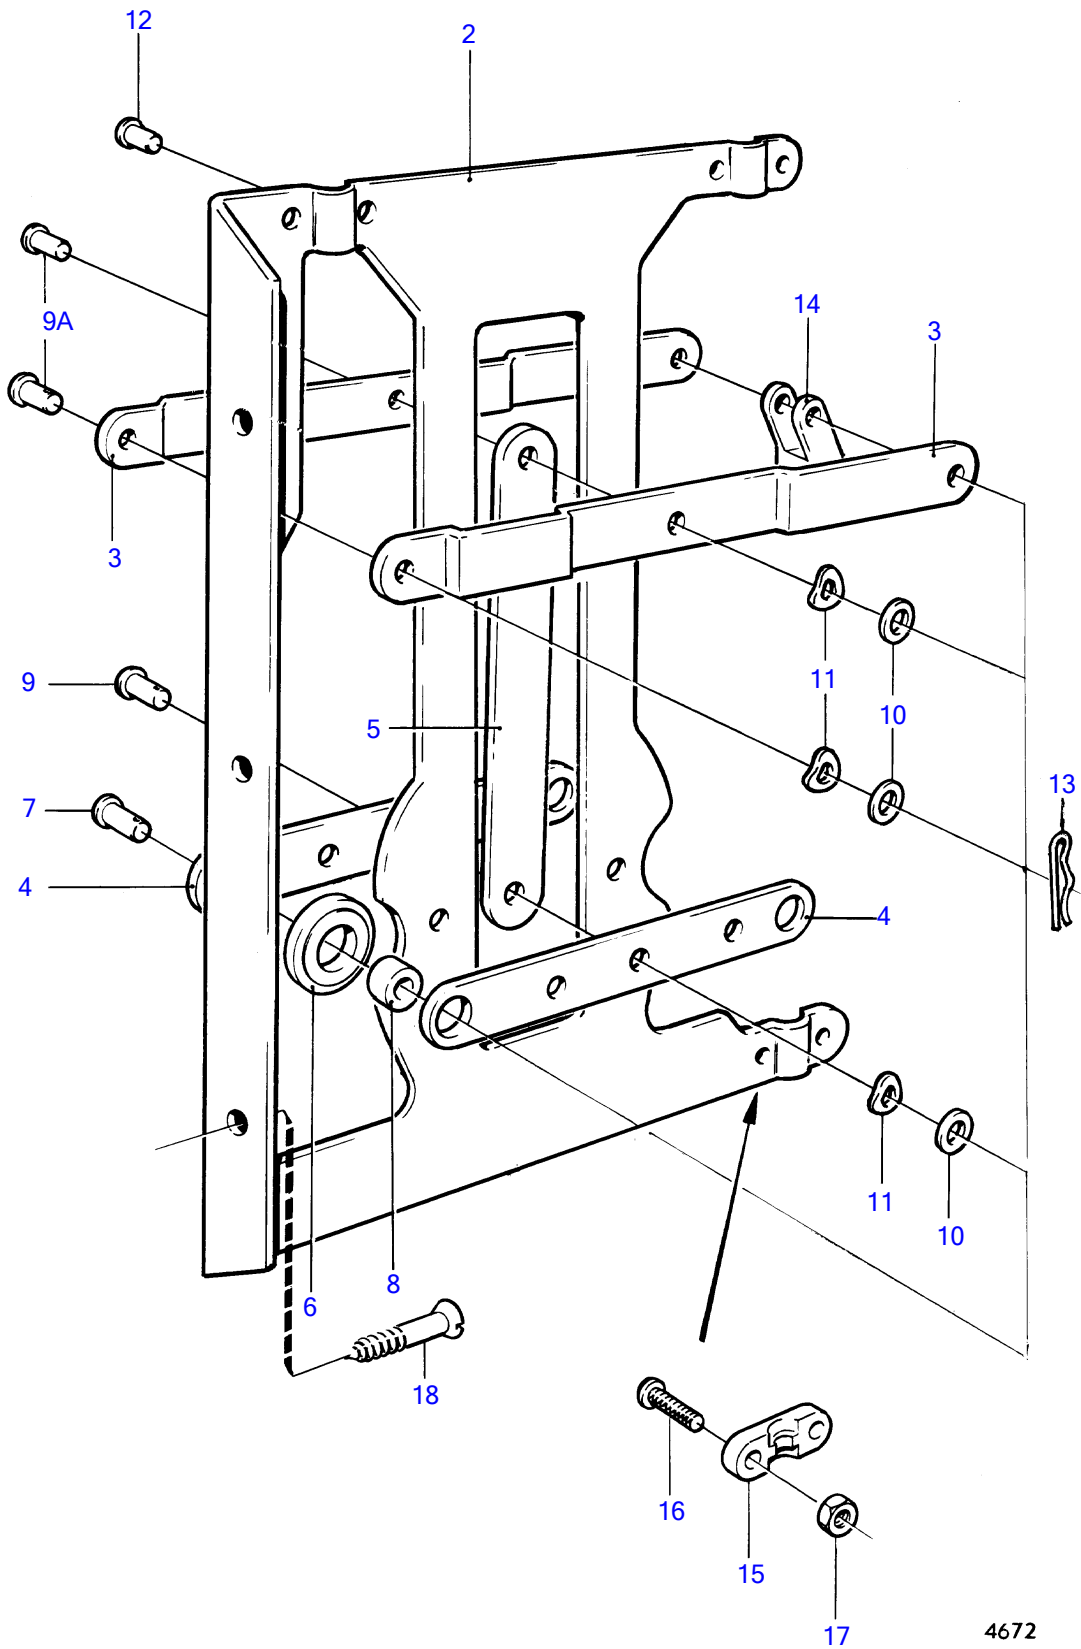

KAD42A, KAMD42A

1

4672

KAD42A, KAMD42A

REF	PART NO.	QTY	DESCRIPTION	NOTES
1	828164	1	Connection plate	
2		1	• housing	
3		2	• lever	
4		2	• lever	
5		1	• lever	
6	828180	2	• Roller	
7	828183	2	• Split pin	
8	828178	2	• Bushing	
9	(850358)	1	• Clevis pin	L=9mm, Obsolete part
9A	(828177)	2	• Clevis pin	L=12mm, Obsolete part
10	940191	3	• Washer	
11	(61544)	3	• Spring washer	Obsolete part
12	828182	1	• Clevis pin	
13	664822	6	• Split pin	(907824)
14	850452	3	• Fork	
15	850361	3	• Cable attachment	
16	956078	6	• Cross recessed screw	
17	955780	6	• Hexagon nut	
18	(905448)	3	• Screw	Early type (905447), Obsolete part