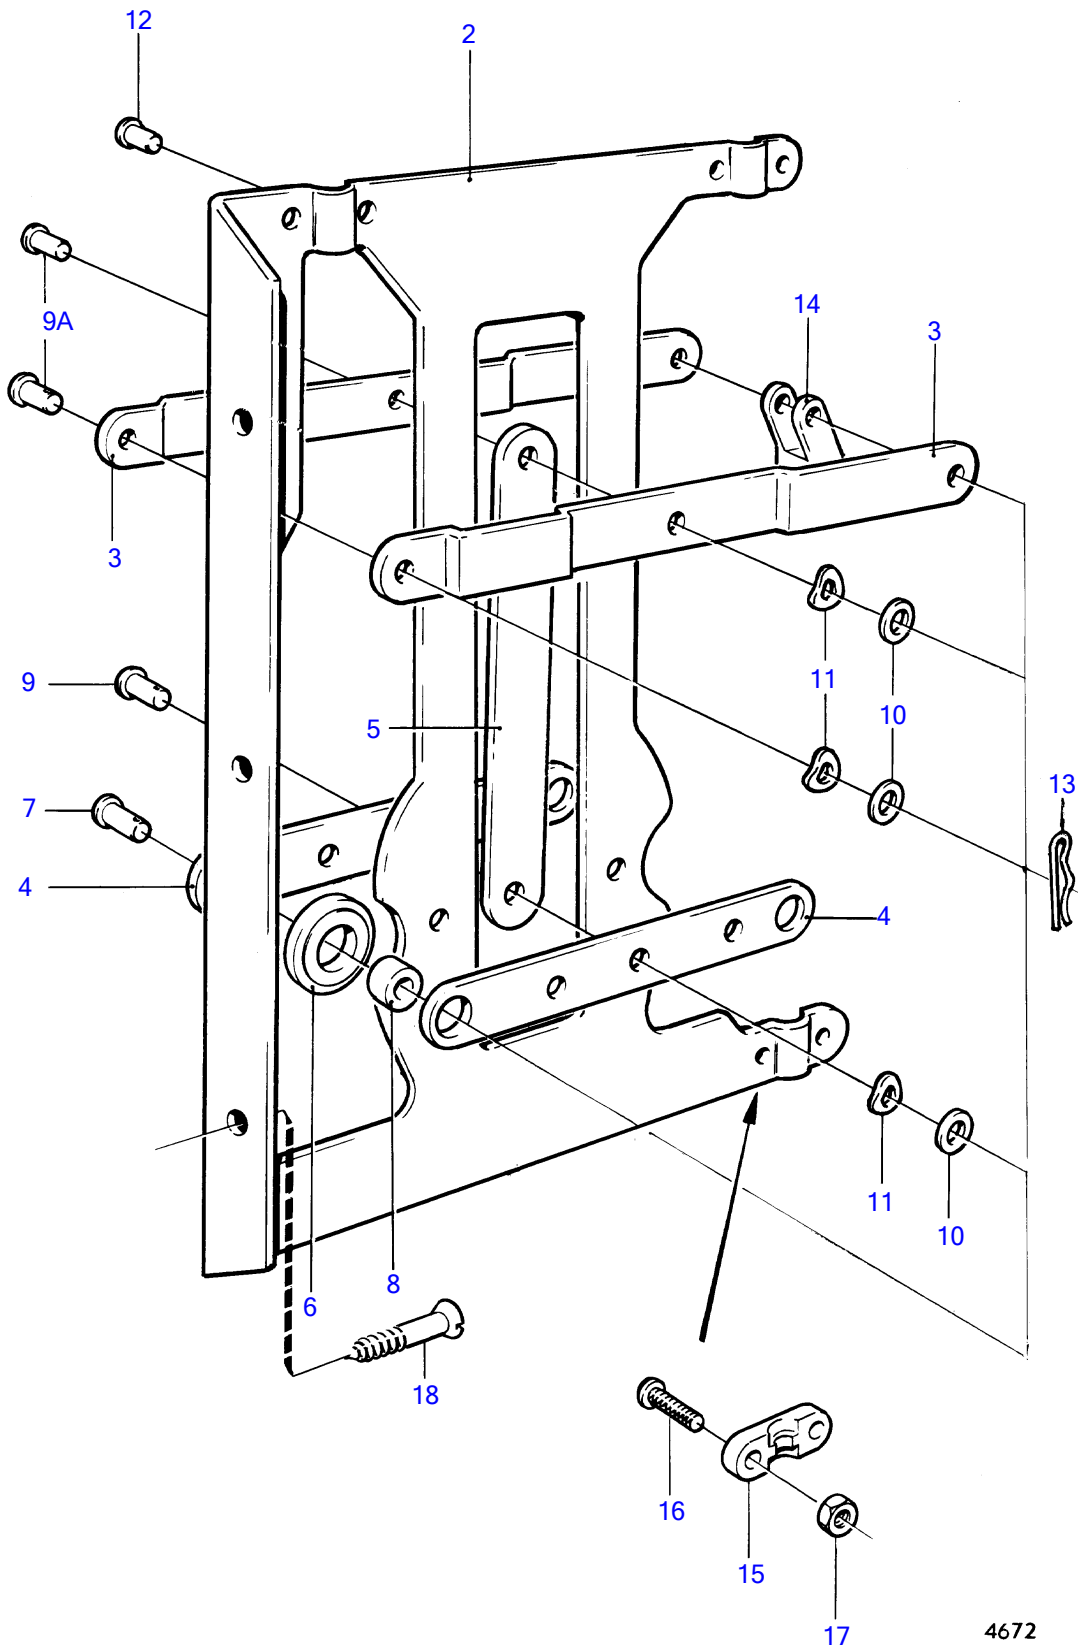

KAD42A, KAMD42A

1

4672

## KAD42A, KAMD42A

REF	PART NO.	QTY	DESCRIPTION	NOTES
1	828164	1	Connection plate	
2		1	• housing	
3		2	• lever	
4		2	• lever	
5		1	• lever	
6	828180	2	• Roller	
7	828183	2	• Split pin	
8	828178	2	• Bushing	
9	(850358)	1	• Clevis pin	L=9mm, Obsolete part
9A	(828177)	2	• Clevis pin	L=12mm, Obsolete part
10	940191	3	• Washer	
11	(61544)	3	• Spring washer	Obsolete part
12	828182	1	• Clevis pin	
13	664822	6	• Split pin	(907824)
14	850452	3	• Fork	
15	850361	3	• Cable attachment	
16	956078	6	• Cross recessed screw	
17	955780	6	• Hexagon nut	
18	(905448)	3	• Screw	Early type (905447), Obsolete part