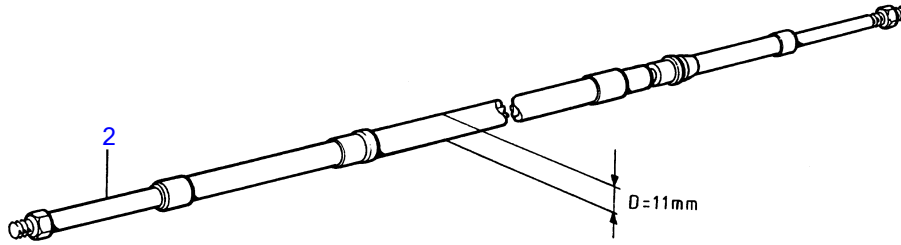

KAD42A, KAMD42A

10696