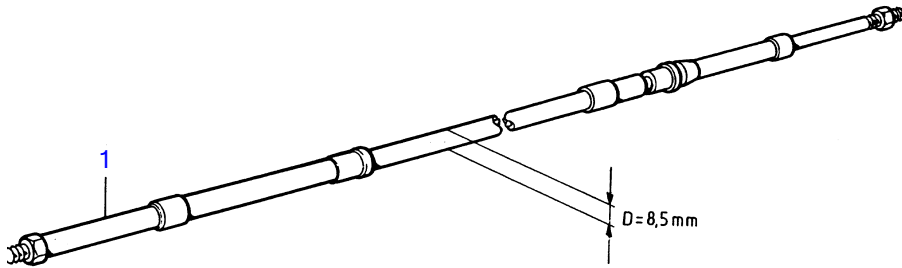

KAD42A, KAMD42A

10696