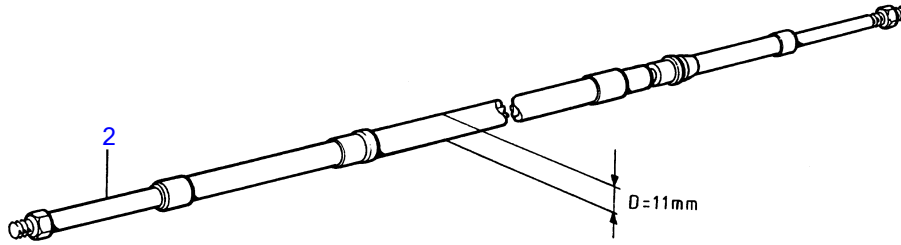

KAD42A, KAMD42A

10696

KAD42A, KAMD42A

REF	PART NO.	QTY	DESCRIPTION	NOTES
1	1140171	X	Control cable	
	1140172	X	Control cable	Type 333 L=1,25M
	1140173	X	Control cable	Type 333 L=1,50M
	1140174	X	Control cable	Type 333 L=1,75M
	1140175	X	Control cable	Type 333 L=2,00M
	1140176	X	Control cable	Type 333 L=2,25M
	1140177	X	Control cable	Type 333 L=2,50M
	1140178	X	Control cable	Type 333 L=2,75M
	1140179	X	Control cable	Type 333 L=3,00M
	1140180	X	Control cable	Type 333 L=3,25M
	1140181	X	Control cable	Type 333 L=3,50M
	1140182	X	Control cable	Type 333 L=3,75M
	1140183	X	Control cable	Type 333 L=4,00M
	1140184	X	Control cable	Type 333 L=4,25M
	1140185	X	Control cable	Type 333 L=4,50M
	1140186	X	Control cable	Type 333 L=4,75M
	1140187	X	Control cable	Type 333 L=5,00M
	1140188	X	Control cable	Type 333 L=5,25M
	1140189	X	Control cable	Type 333 L=5,25M
	1140190	X	Control cable	Type 333 L=5,75M
	1140191	X	Control cable	Type 333 L=6,00M
	1140192	X	Control cable	Type 333 L=6,25M
	1140193	X	Control cable	Type 333 L=6,50M
	1140194	X	Control cable	Type 333 L=6,75M
	1140195	X	Control cable	Type 333 L=7,00M
	1140196	X	Control cable	Type 333 L=7,25M
	1140197	X	Control cable	Type 333 L=7,50M
	1140198	X	Control cable	Type 333 L=7,75M
	1140199	X	Control cable	Type 333 L=8,00M
	1140200	X	Control cable	Type 333 L=8,50M
	1140201	X	Control cable	Type 333 L=9,00M
	1140202	X	Control cable	Type 333 L=9,50M
	1140203	X	Control cable	Type 333 L=10,00M
	1140204	X	Control cable	Type 333 L=10,50M
	1140205	X	Control cable	Type 333 L=11,00M
	1140206	X	Control cable	Type 333 L=11,50M
	1140207	X	Control cable	Type 333 L=12,00M
	1140208	X	Control cable	Type 333 L=12,50M
	1140209	X	Control cable	Type 333 L=13,00M
2	(1140101)	X	Control cable	Type 443 L=2,00M, Obsolete part
	(1140102)	X	Control cable	Type 443 L=2,00M, Obsolete part
	1140103	X	Control cable	Type 443 L=3,00M
	(1140104)	X	Control cable	Type 443 L=3,50M, Obsolete part
	(1140105)	X	Control cable	Type 443 L=4,00M, Obsolete part
	1140106	X	Control cable	Type 443 L=4,50M
	(1140107)	X	Control cable	Type 443 L=5,00M, Obsolete part
	(1140108)	X	Control cable	Type 443 L=5,50M, Obsolete part
	(1140109)	X	Control cable	Type 443 L=6,00M, Obsolete part
	1140110	X	Control cable	Type 443 L=6,50M
	1140111	X	Control cable	Type 443 L=7,00M
	1140112	X	Control cable	Type 443 L=7,50M
	(1140113)	X	Control cable	Type 443 L=8,00M, Obsolete part
	1140114	X	Control cable	Type 443 L=8,50M
	1140115	X	Control cable	Type 443 L=9,00M
	(1140116)	X	Control cable	Type 443 L=9,50M, Obsolete part
	1140117	X	Control cable	Type 443 L=10,00M
	1140118	X	Control cable	Type 443 L=11,00M
	(1140119)	X	Control cable	Type 443 L=12,00M, Obsolete part
	(1140120)	X	Control cable	Type 443 L=13,00M, Obsolete part
	1140121	X	Control cable	Type 443 L=14,00M
	(1140122)	X	Control cable	Type 443 L=15,00M, Obsolete part