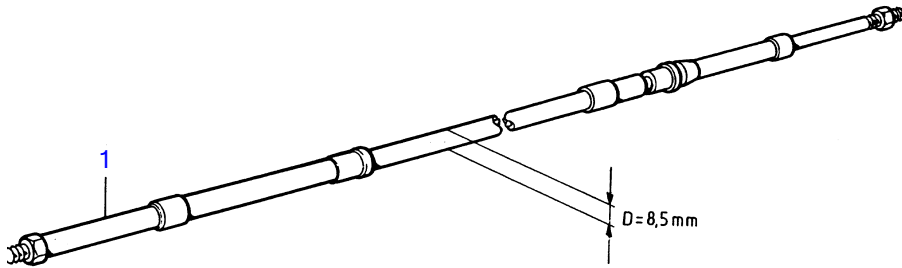

KAD42A, KAMD42A

10696

KAD42A, KAMD42A

REF	PART NO.	QTY	DESCRIPTION	NOTES
1	1140171	X	Control cable	
	1140172	X	Control cable	Type 333 L=1,25M
	1140173	X	Control cable	Type 333 L=1,50M
	1140174	X	Control cable	Type 333 L=1,75M
	1140175	X	Control cable	Type 333 L=2,00M
	1140176	X	Control cable	Type 333 L=2,25M
	1140177	X	Control cable	Type 333 L=2,50M
	1140178	X	Control cable	Type 333 L=2,75M
	1140179	X	Control cable	Type 333 L=3,00M
	1140180	X	Control cable	Type 333 L=3,25M
	1140181	X	Control cable	Type 333 L=3,50M
	1140182	X	Control cable	Type 333 L=3,75M
	1140183	X	Control cable	Type 333 L=4,00M
	1140184	X	Control cable	Type 333 L=4,25M
	1140185	X	Control cable	Type 333 L=4,50M
	1140186	X	Control cable	Type 333 L=4,75M
	1140187	X	Control cable	Type 333 L=5,00M
	1140188	X	Control cable	Type 333 L=5,25M
	1140189	X	Control cable	Type 333 L=5,25M
	1140190	X	Control cable	Type 333 L=5,75M
	1140191	X	Control cable	Type 333 L=6,00M
	1140192	X	Control cable	Type 333 L=6,25M
	1140193	X	Control cable	Type 333 L=6,50M
	1140194	X	Control cable	Type 333 L=6,75M
	1140195	X	Control cable	Type 333 L=7,00M
	1140196	X	Control cable	Type 333 L=7,25M
	1140197	X	Control cable	Type 333 L=7,50M
	1140198	X	Control cable	Type 333 L=7,75M
	1140199	X	Control cable	Type 333 L=8,00M
	1140200	X	Control cable	Type 333 L=8,50M
	1140201	X	Control cable	Type 333 L=9,00M
	1140202	X	Control cable	Type 333 L=9,50M
	1140203	X	Control cable	Type 333 L=10,00M
	1140204	X	Control cable	Type 333 L=10,50M
	1140205	X	Control cable	Type 333 L=11,00M
	1140206	X	Control cable	Type 333 L=11,50M
	1140207	X	Control cable	Type 333 L=12,00M
	1140208	X	Control cable	Type 333 L=12,50M
	1140209	X	Control cable	Type 333 L=13,00M
2	(1140101)	X	Control cable	Type 443 L=2,00M, Obsolete part
	(1140102)	X	Control cable	Type 443 L=2,00M, Obsolete part
	1140103	X	Control cable	Type 443 L=3,00M
	(1140104)	X	Control cable	Type 443 L=3,50M, Obsolete part
	(1140105)	X	Control cable	Type 443 L=4,00M, Obsolete part
	1140106	X	Control cable	Type 443 L=4,50M
	(1140107)	X	Control cable	Type 443 L=5,00M, Obsolete part
	(1140108)	X	Control cable	Type 443 L=5,50M, Obsolete part
	(1140109)	X	Control cable	Type 443 L=6,00M, Obsolete part
	1140110	X	Control cable	Type 443 L=6,50M
	1140111	X	Control cable	Type 443 L=7,00M
	1140112	X	Control cable	Type 443 L=7,50M
	(1140113)	X	Control cable	Type 443 L=8,00M, Obsolete part
	1140114	X	Control cable	Type 443 L=8,50M
	1140115	X	Control cable	Type 443 L=9,00M
	(1140116)	X	Control cable	Type 443 L=9,50M, Obsolete part
	1140117	X	Control cable	Type 443 L=10,00M
	1140118	X	Control cable	Type 443 L=11,00M
	(1140119)	X	Control cable	Type 443 L=12,00M, Obsolete part
	(1140120)	X	Control cable	Type 443 L=13,00M, Obsolete part
	1140121	X	Control cable	Type 443 L=14,00M
	(1140122)	X	Control cable	Type 443 L=15,00M, Obsolete part