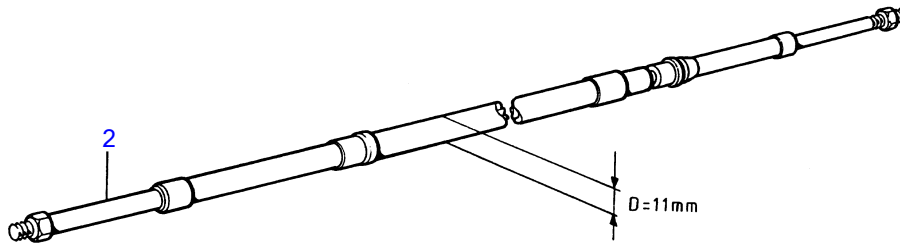

KAD42A, KAMD42A

10696