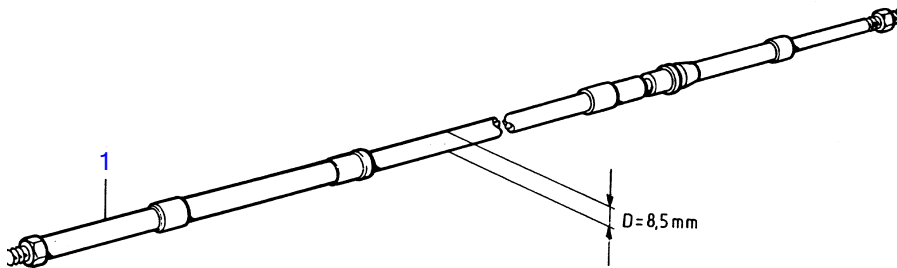

KAD42A, KAMD42A

10696