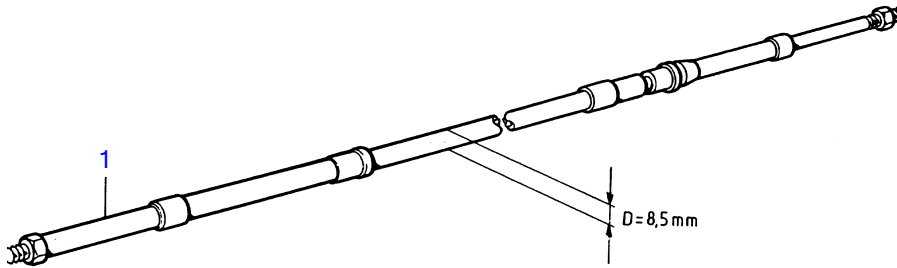

KAD42A, KAMD42A

10696

KAD42A, KAMD42A

REF	PART NO.	QTY	DESCRIPTION	NOTES
1	1140171	X	Control cable	
	1140172	X	Control cable	Type 333 L=1,25M
	1140173	X	Control cable	Type 333 L=1,50M
	1140174	X	Control cable	Type 333 L=1,75M
	1140175	X	Control cable	Type 333 L=2,00M
	1140176	X	Control cable	Type 333 L=2,25M
	1140177	X	Control cable	Type 333 L=2,50M
	1140178	X	Control cable	Type 333 L=2,75M
	1140179	X	Control cable	Type 333 L=3,00M
	1140180	X	Control cable	Type 333 L=3,25M
	1140181	X	Control cable	Type 333 L=3,50M
	1140182	X	Control cable	Type 333 L=3,75M
	1140183	X	Control cable	Type 333 L=4,00M
	1140184	X	Control cable	Type 333 L=4,25M
	1140185	X	Control cable	Type 333 L=4,50M
	1140186	X	Control cable	Type 333 L=4,75M
	1140187	X	Control cable	Type 333 L=5,00M
	1140188	X	Control cable	Type 333 L=5,25M
	1140189	X	Control cable	Type 333 L=5,25M
	1140190	X	Control cable	Type 333 L=5,75M
	1140191	X	Control cable	Type 333 L=6,00M
	1140192	X	Control cable	Type 333 L=6,25M
	1140193	X	Control cable	Type 333 L=6,50M
	1140194	X	Control cable	Type 333 L=6,75M
	1140195	X	Control cable	Type 333 L=7,00M
	1140196	X	Control cable	Type 333 L=7,25M
	1140197	X	Control cable	Type 333 L=7,50M
	1140198	X	Control cable	Type 333 L=7,75M
	1140199	X	Control cable	Type 333 L=8,00M
	1140200	X	Control cable	Type 333 L=8,50M
	1140201	X	Control cable	Type 333 L=9,00M
	1140202	X	Control cable	Type 333 L=9,50M
	1140203	X	Control cable	Type 333 L=10,00M
	1140204	X	Control cable	Type 333 L=10,50M
	1140205	X	Control cable	Type 333 L=11,00M
	1140206	X	Control cable	Type 333 L=11,50M
	1140207	X	Control cable	Type 333 L=12,00M
	1140208	X	Control cable	Type 333 L=12,50M
	1140209	X	Control cable	Type 333 L=13,00M
2	(1140101)	X	Control cable	Type 443 L=2,00M, Obsolete part
	(1140102)	X	Control cable	Type 443 L=2,00M, Obsolete part
	1140103	X	Control cable	Type 443 L=3,00M
	(1140104)	X	Control cable	Type 443 L=3,50M, Obsolete part
	(1140105)	X	Control cable	Type 443 L=4,00M, Obsolete part
	1140106	X	Control cable	Type 443 L=4,50M
	(1140107)	X	Control cable	Type 443 L=5,00M, Obsolete part
	(1140108)	X	Control cable	Type 443 L=5,50M, Obsolete part
	(1140109)	X	Control cable	Type 443 L=6,00M, Obsolete part
	1140110	X	Control cable	Type 443 L=6,50M
	1140111	X	Control cable	Type 443 L=7,00M
	1140112	X	Control cable	Type 443 L=7,50M
	(1140113)	X	Control cable	Type 443 L=8,00M, Obsolete part
	1140114	X	Control cable	Type 443 L=8,50M
	1140115	X	Control cable	Type 443 L=9,00M
	(1140116)	X	Control cable	Type 443 L=9,50M, Obsolete part
	1140117	X	Control cable	Type 443 L=10,00M
	1140118	X	Control cable	Type 443 L=11,00M
	(1140119)	X	Control cable	Type 443 L=12,00M, Obsolete part
	(1140120)	X	Control cable	Type 443 L=13,00M, Obsolete part
	1140121	X	Control cable	Type 443 L=14,00M
	(1140122)	X	Control cable	Type 443 L=15,00M, Obsolete part