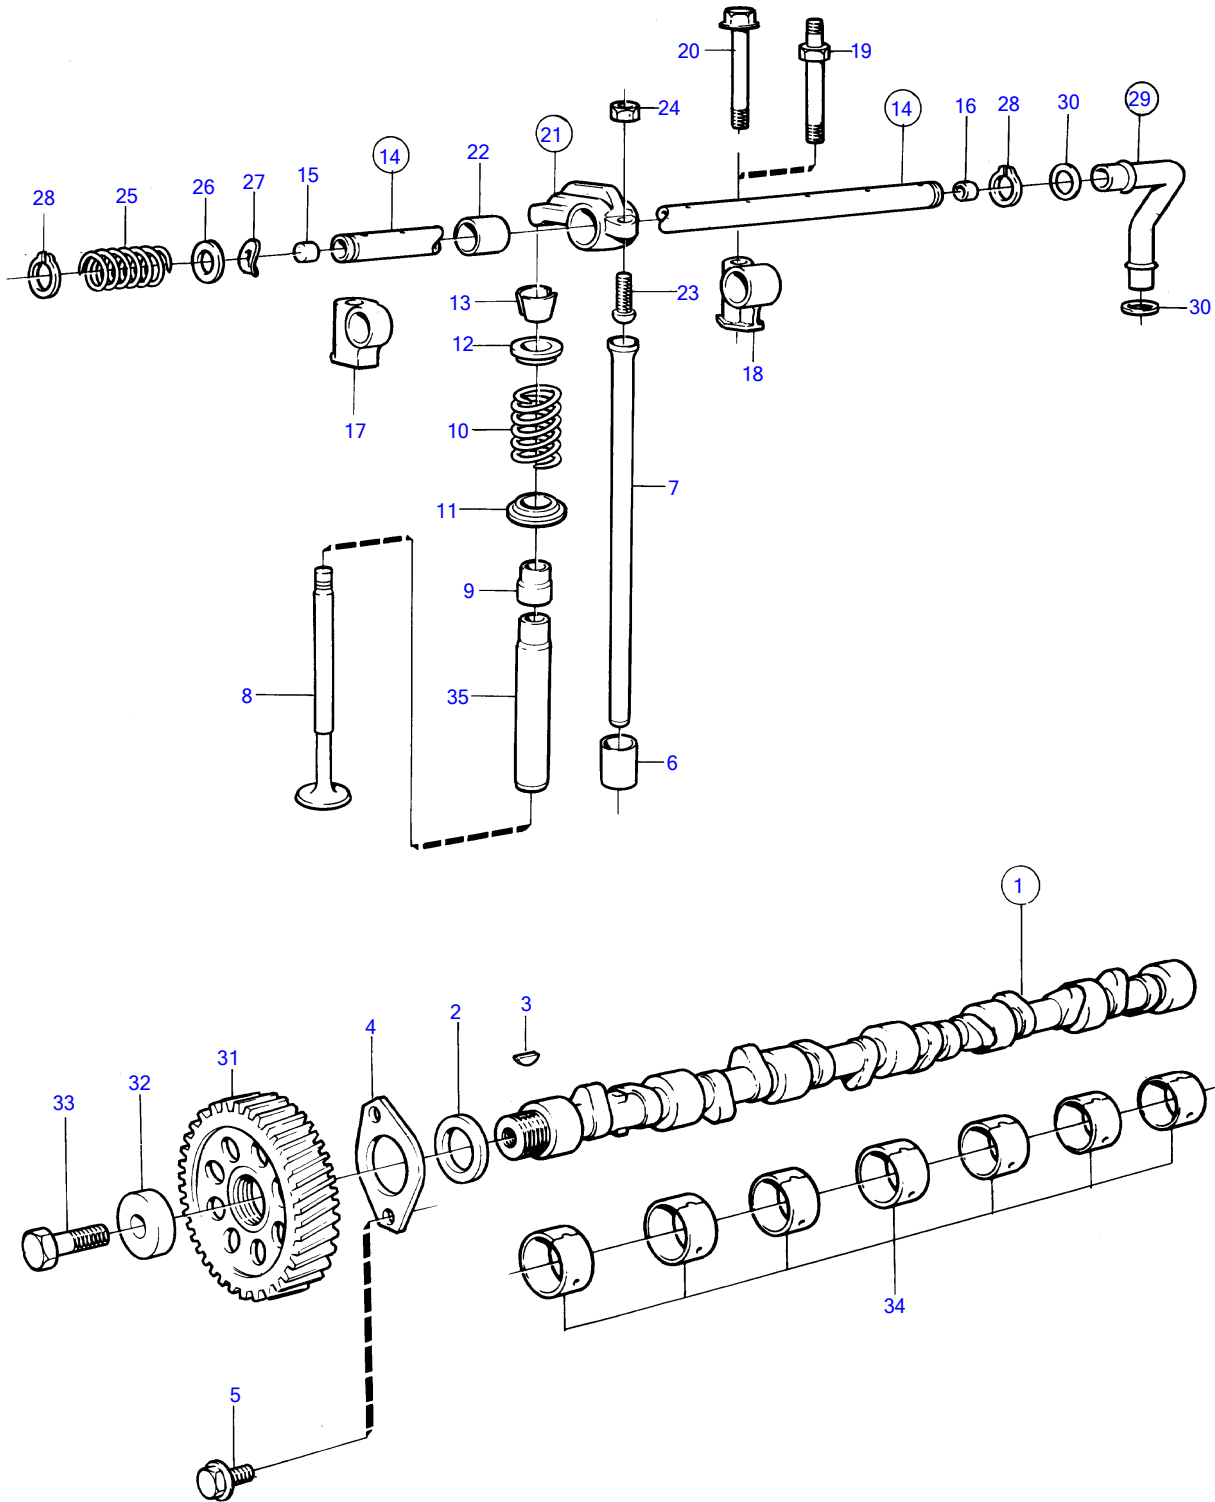

KAD42A, KAMD42A

10611

KAD42A, KAMD42A

REF	PART NO.	QTY	DESCRIPTION	SEE SEC.	NOTES
1	860678	1	Camshaft		
2	1542221	1	• Spacer washer		
3	910116	1	• Woodruff key		
4	838992	1	Thrust washer		
5	946440	2	Flange screw		
6	1542208	12	Valve tappet		
7	838636	12	Push rod		
8	838637	6	Inlet valve		
	838638	6	Exhaust valve		
9	859171	12	Valve stem seal		
10	1545198	12	Valve spring		
11	1332137	12	Valve spring washer		
12	838639	12	Washer		
13	1677875	24	Valve collet		(465284)
14	838643	1	Rocker arm shaft		
15	955083	1	• Cap plug		
16	840444	1	• Sleeve		
17	838726	1	Adapter		
18	838647	5	Bearing bracket		
19	838732	4	Stud		
20	965188	2	Flange screw		
21	418301	6	Rocker arm		No. 1,3,5,7,9,11
	418298	6	Rocker arm		No. 2,4,6,8,10,12
22	418297	12	• Bushing		
23	418286	12	• Ball stud		
24	921781	12	• Hexagon nut		
25	411139	5	Compression spring		
26	840686	2	Spring washer		
27	400722	2	Shim		
28	914456	2	Snap ring		
29	860686	1	Tube		
30	969198	2	• O-ring		
31	1542034	1	Gear		
32	1542223	1	Washer		
33	965193	1	Flange screw		
34	1542067	7	Camshaft bushing	20683	
35	419653	12	Valve guide	20682	

7745930-21-20685

10611

Upd:2011-03-18

KAD42A, KAMD42A, DP-D, HS1A, MS5B

VOLVO
PENTA