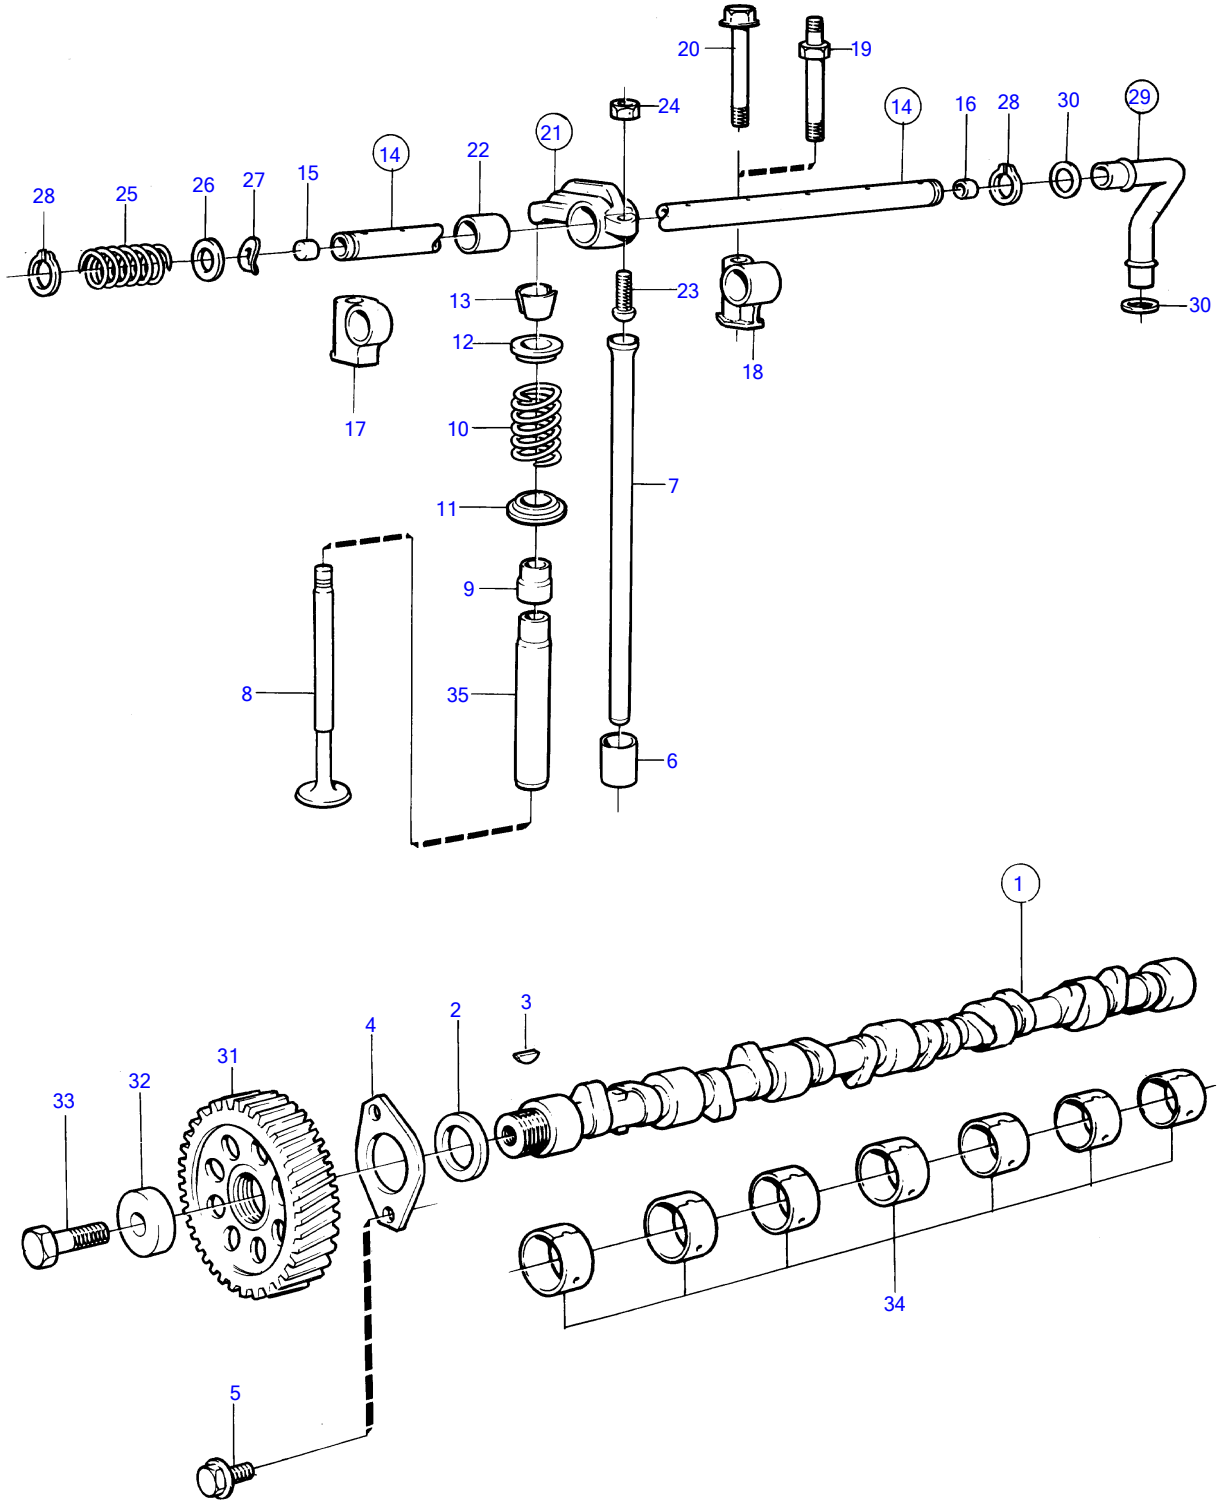

KAD42A, KAMD42A

10611

KAD42A, KAMD42A

REF	PART NO.	QTY	DESCRIPTION	SEE SEC.	NOTES
1	860678	1	Camshaft		
2	1542221	1	• Spacer washer		
3	910116	1	• Woodruff key		
4	838992	1	Thrust washer		
5	946440	2	Flange screw		
6	1542208	12	Valve tappet		
7	838636	12	Push rod		
8	838637	6	Inlet valve		
	838638	6	Exhaust valve		
9	859171	12	Valve stem seal		
10	1545198	12	Valve spring		
11	1332137	12	Valve spring washer		
12	838639	12	Washer		
13	1677875	24	Valve collet		(465284)
14	838643	1	Rocker arm shaft		
15	955083	1	• Cap plug		
16	840444	1	• Sleeve		
17	838726	1	Adapter		
18	838647	5	Bearing bracket		
19	838732	4	Stud		
20	965188	2	Flange screw		
21	418301	6	Rocker arm		No. 1,3,5,7,9,11
	418298	6	Rocker arm		No. 2,4,6,8,10,12
22	418297	12	• Bushing		
23	418286	12	• Ball stud		
24	921781	12	• Hexagon nut		
25	411139	5	Compression spring		
26	840686	2	Spring washer		
27	400722	2	Shim		
28	914456	2	Snap ring		
29	860686	1	Tube		
30	969198	2	• O-ring		
31	1542034	1	Gear		
32	1542223	1	Washer		
33	965193	1	Flange screw		
34	1542067	7	Camshaft bushing	20683	
35	419653	12	Valve guide	20682	

7745930-21-20685

10611

Upd:2011-03-18

KAD42A, KAMD42A, DP-D, HS1A, MS5B

VOLVO
PENTA