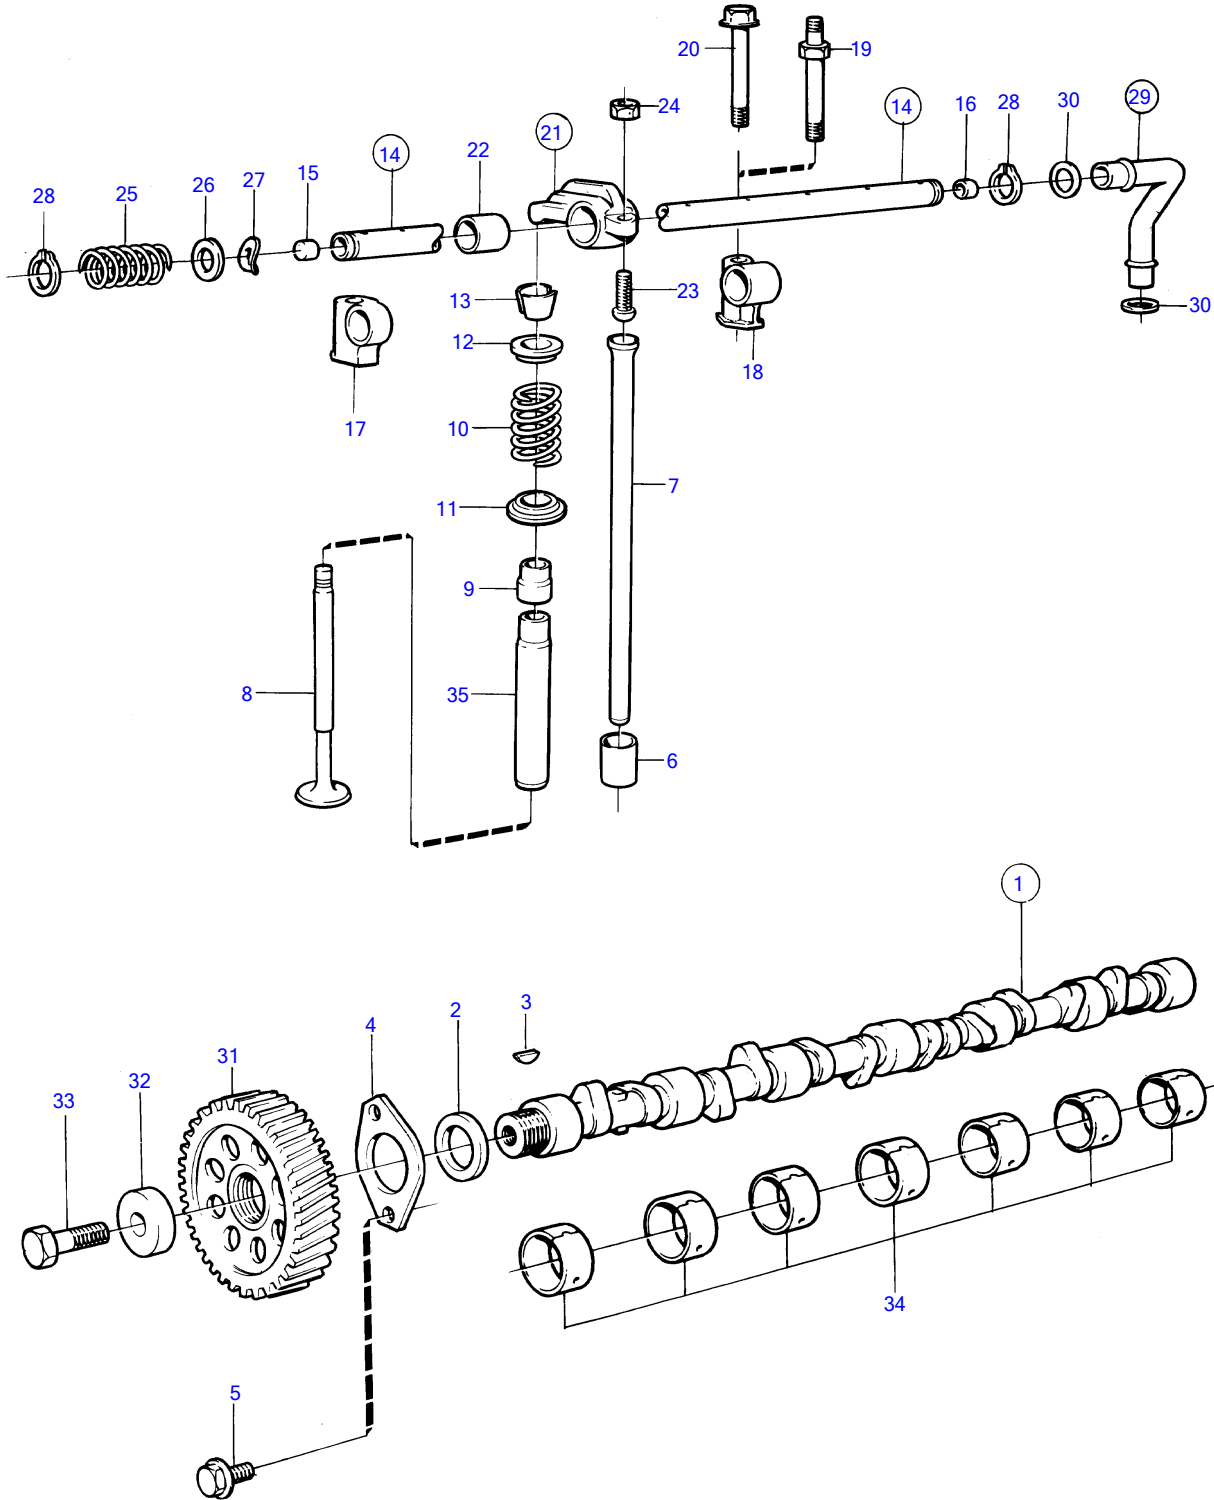

KAD42A, KAMD42A

10611

KAD42A, KAMD42A

REF	PART NO.	QTY	DESCRIPTION	SEE SEC.	NOTES
1	860678	1	Camshaft		
2	1542221	1	• Spacer washer		
3	910116	1	• Woodruff key		
4	838992	1	Thrust washer		
5	946440	2	Flange screw		
6	1542208	12	Valve tappet		
7	838636	12	Push rod		
8	838637	6	Inlet valve		
	838638	6	Exhaust valve		
9	859171	12	Valve stem seal		
10	1545198	12	Valve spring		
11	1332137	12	Valve spring washer		
12	838639	12	Washer		
13	1677875	24	Valve collet		(465284)
14	838643	1	Rocker arm shaft		
15	955083	1	• Cap plug		
16	840444	1	• Sleeve		
17	838726	1	Adapter		
18	838647	5	Bearing bracket		
19	838732	4	Stud		
20	965188	2	Flange screw		
21	418301	6	Rocker arm		No. 1,3,5,7,9,11
	418298	6	Rocker arm		No. 2,4,6,8,10,12
22	418297	12	• Bushing		
23	418286	12	• Ball stud		
24	921781	12	• Hexagon nut		
25	411139	5	Compression spring		
26	840686	2	Spring washer		
27	400722	2	Shim		
28	914456	2	Snap ring		
29	860686	1	Tube		
30	969198	2	• O-ring		
31	1542034	1	Gear		
32	1542223	1	Washer		
33	965193	1	Flange screw		
34	1542067	7	Camshaft bushing	20683	
35	419653	12	Valve guide	20682	

7745930-21-20685

10611

Upd:2011-03-18

KAD42A, KAMD42A, DP-D, HS1A, MS5B

VOLVO
PENTA